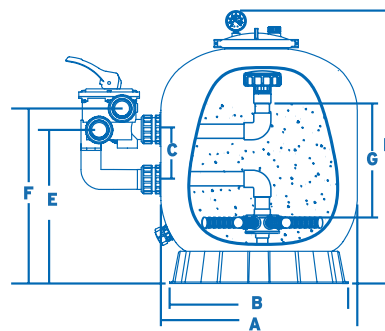

Durable Construction

The Titan Series fibreglass sand filters are constructed to ensure you receive years of service with minimum maintenance. Constructed with 2 layers to the body of the unit, the inner tank is made from food grade polyethylene and the external tank is constructed from strong woven fibreglass to extend the life of the filter. The filters are also equipped with a robust base to ensure extra stability.

User Friendly

The ergonomic design of the Titan Series fibreglass sand filter makes them easy to operate. Equipped with an ergonomic palm shaped multi-port handle for ease of use, a large sight indicator glass for clear backwash inspection, oil filled pressure gauge for easy inspection of operating pressure, clamp lock design head with 360 degree rotation (ZT500- ZT650 models) for easy installation and a drain plug making maintenance a breeze.

Quality Assurance

All Zodiac Titan Series fibreglass sand filters are quality inspected and factory pressure tested at 400kpa (max working pressure 250kpa).

Schematic

Side Mount Sand Filter