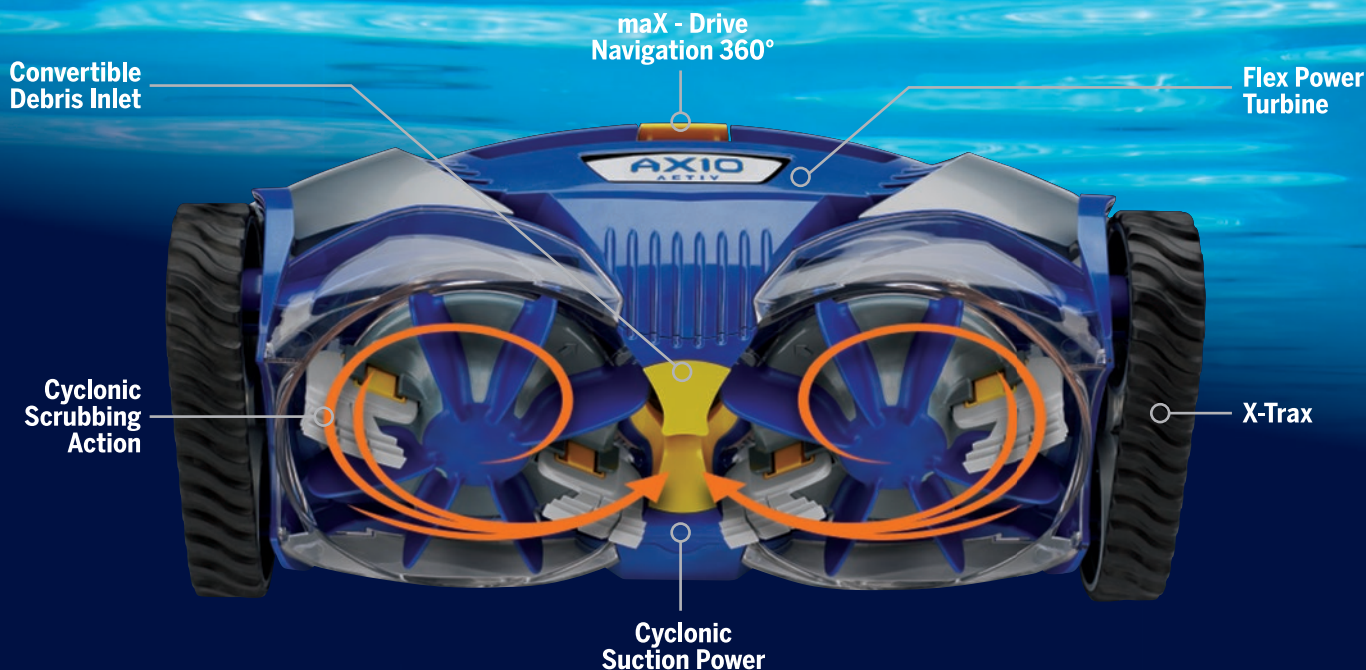

AX10 ACTIV

FEATURING CYCLONIC SCRUBBING ACTION

Key Product Features & Benefits

Cyclonic Scrubbing Action

A deeper clean with dual scrubbers. Cyclonic scrubbing action tackles fine, stuck - on debris. Removable scrubbing brushes can be easily replaced when worn.

Cyclonic Vacuum Technology

Cyclonic vacuum technology ensures that the AX10 Activ captures maximum debris whilst maintaining maximum cleaning power. Cyclonic suction also allows for a wider cleaning path ensuring both medium and small debris are consumed with ease.

maX - Drive Navigation 360°

Maximum pool coverage thanks to 360° navigation dual drive assembly and wide cleaning path of 35cm.

Flex Power Turbine

The ultra efficient flex power turbine is at the heart of the AX10 Activ. It provides maximum torque while operating at low flow, ensuring the pool system is not burdened.

Convertible Debris Inlet

The AX10 Activ comes with an adjustable inlet opening depending on whether to capture small or medium debris up to 4cm in diameter.

Zodiac lives in the backyards of Australian families, at home in the pool. Zodiac began and continues with a dedication to innovation and new product development, focused on ensuring a better way of life. Our products deliver solutions to take the hassle out of owning a pool. So, all that's left is for you to enjoy it; to enjoy a better life.

Product Specifications

- Mechanical Suction Pool Cleaner
- Suitable for most in-ground pools up to 12m X 6m (Depending on location of skimmer box).
- Suitable for concrete, pebblecrete, quartzon, tile, fibreglass, vinyl surfaces
- Cleans floor and walls
- Best suited for small and medium debris. Not suitable for long leaves i.e. palm leaves

Packaging Content

- 1 x Zodiac AX10 Activ head
- 12 x Zodiac long life Twist & Lock hose section
- 1 x AD flow valve
- 1 x universal weir cuff
- 1 x hose float
- 1 x Flow Regulator Valve
- 1 x 90 degree elbow
- 1 x quick start guide
- 1 x warranty card

Optional Accessory

- Zodiac Leaf Catcher. Perfect accessory for heavy leaf litter. Captures leaves and other debris before they reach the skimmer, pump, or filter.