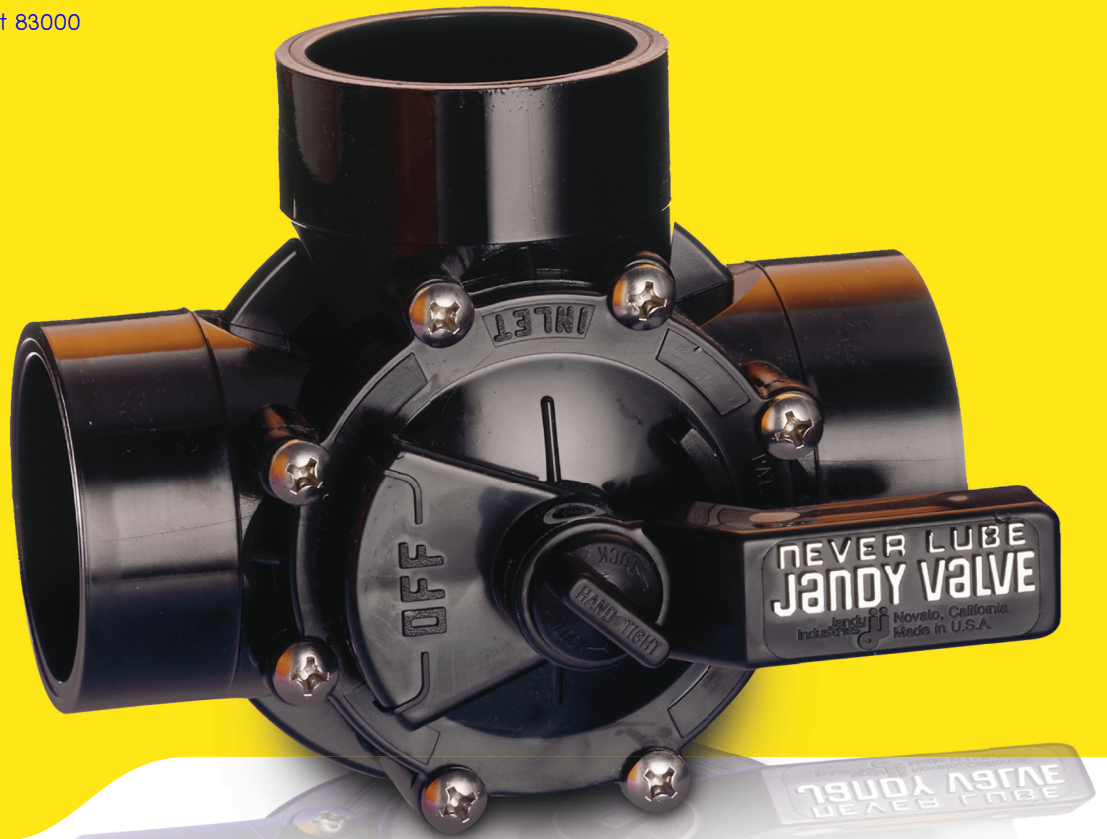

# Zodiac Valves & Actuators

*durable & dependable*

**Zodiac Valves & Actuators** share one thing in common - Dependability! Dependability begins with top-of-the-line materials and rigorous quality control standards. We offer the widest variety of valves for a multitude of pool and spa applications. Superior quality and plumbing versatility make the Zodiac range of valves and actuators the preferred choice by pool and spa professionals.

## Zodiac Never Lube 2 Port & 3 Port Valve

Zodiac Never Lube Valves are built from the toughest CPVC material that can withstand extreme chemical and temperature fluctuations to ensure they never leak, crack or break under the toughest conditions. For optimum performance, use in conjunction with the Jandy Valve Actuator for automatic operation.