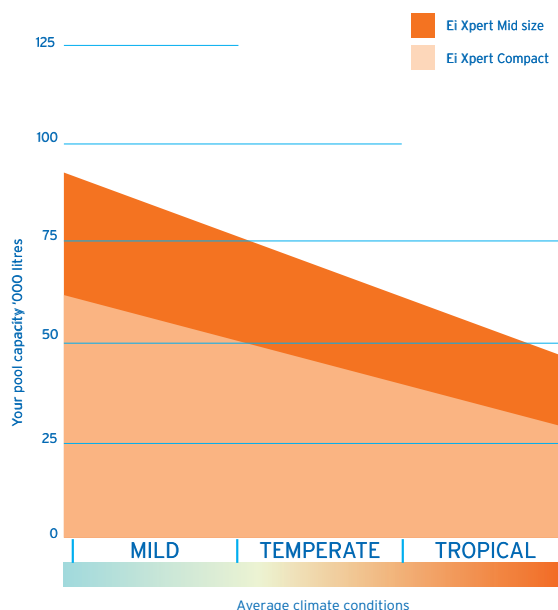

Ei Xpert comes in 2 sizes, compact and mid size, use this graph to see which size you will need to suit your pool in your climate.

Specifications Chart

Description	Ei Xpert Compact	Ei Xpert Mid Size
Maximum* average pool size	40,000 litres	70,000 litres
Plumbing capacity	40mm or 50mm	
Min/Max salt level	4,000ppm - 10,000ppm	
Power Pack dimensions (WxLxH)	285mm x 405mm x 115mm	
Cell dimensions (WxLxH)	320mm x 155mm x 110mm	