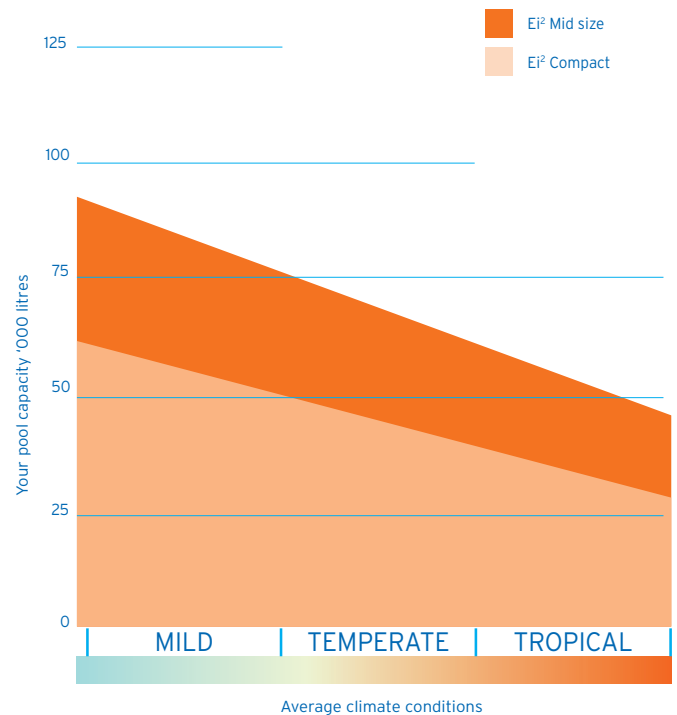

A robust design with user friendly operation make Ei² the perfect choice for those considering a saltwater pool

Easy to Operate

Setting up a chlorinator can often be a hassle, so we made Ei² as easy as possible straight out of the box. Ei² comes preset with summer and winter modes, all you have to do is set the time and select the mode. Or you can override the modes and set your own operation to suit your individual needs. Also features Boost or Low functions to make ongoing use as easy as possible.

Should there be any problems, there will be warnings shown on the screen to alert you.

Easy to Maintain

The process of saltwater chlorination is a fascinating and complex subject (too complex to discuss here) but let's just say that you need some really clever and well constructed materials to make it all work, otherwise you will spend as much time maintaining the product as you will swimming.

Zodiac use nothing but the best and we incorporate reverse polarity (self cleaning) technology to keep cell cleaning to a bare minimum. Plus the clear housing makes it easy to see when it needs any attention.

Ei² comes in 2 sizes, compact and mid size, use this graph to see which size you will need to suit your pool in your climate.

Specifications Chart

Description	Ei Compact	Ei Mid Size
Maximum* average pool size	40,000 litres	70,000 litres
Plumbing capacity	40mm Only	
Min/Max salt level	4,000ppm - 10,000ppm	
Power Pack dimensions (WxLxH)	285mm x 405mm x 115mm	
Cell dimensions (WxLxH)	80mm x 260mm x 120mm	

*based on a mild weather climate, please adjust for cooler or hotter climates

Zodiac lives in the backyards of Australian families, at home in the pool. Zodiac began and continues with a dedication to innovation and new product development, focused on ensuring a better way of life. Our products deliver solutions to take the hassle out of owning a pool. So, all that's left is for you to enjoy it; to enjoy a better life.