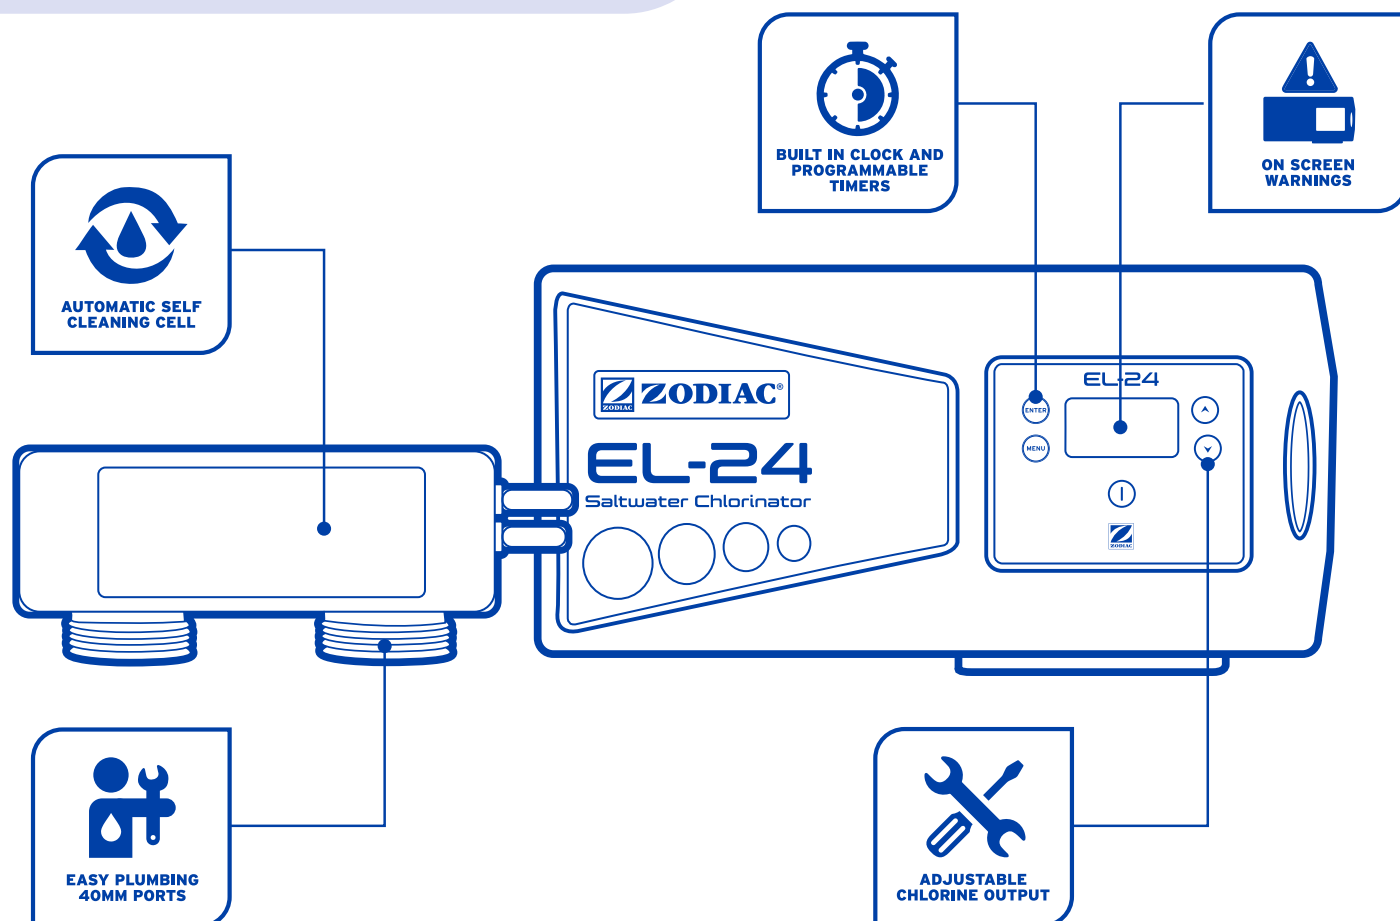

The new **ZODIAC EL-24** Saltwater Chlorinator is designed and manufactured in Australia for Australian conditions. Simple and easy to use with a robust and durable design

Zodiac EL-24 Saltwater Chlorinator

The reserve polarity cell automatically cleans any scale build up on the cell

Designed and Made in Australia

Package contents

- 1 x Power Pack Controller
- 1 x 24g Reverse Polarity Cell
- 2 x 40mm Barrel Unions
- 1 x Owners Manual

Specifications

Cell output	24 gram/hour
Plumbing size	40mm
Operating salinity	6000ppm
Max size cool climate	80,000 L
Max size hot climate	40,000 L

Zodiac lives in the backyards of Australian families, at home in the pool. Zodiac began and continues with a dedication to innovation and new product development, focused on ensuring a better way of life. Our products deliver solutions to take the hassle out of owning a pool. So, all that's left is for you to enjoy it; to enjoy a better life.