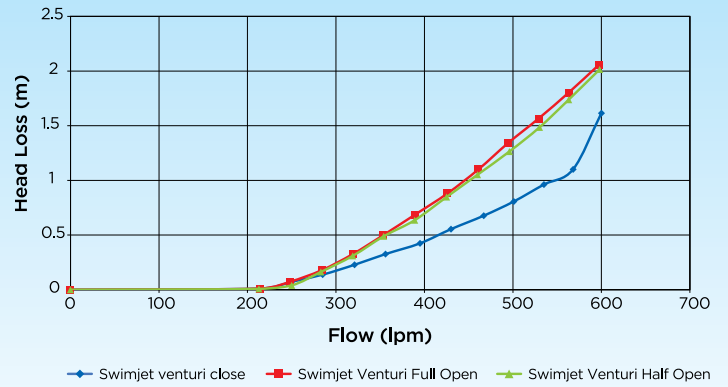

Swimjets

Endless swimming current

Waterco Swimjets are high performing jets, designed to create an endless resistant current to swim against.

Waterco Swimjets are a flush mounted jet propulsion system capable of creating a current up to 660 litres per minute.

Features

- 2" (50mm) socket for high water volume
- ½" (12mm) socket for high air input
- Available for fibreglass & concrete installations

Waterco Swimjets

Waterco Swimjets are a flush mounted jet propulsion system capable of creating a current up to 660 litres per minute and are brilliant in swimming pools or swim spas. Available for either fibreglass with white or grey colours or concrete installations in white.

Installation

Waterco Swimjets can be installed in any type of pool.

Standard Installations Options

Swim Spa Configuration

Swimjet Head Loss Curve

Dimensions

Technical Specifications

Standard Installation Technical Specifications	Maximum Flow Rates	Quantity
Waterco Swim Jet White/Grey Water Inlet 50mm/2" Air Throttle 13mm/1/2" Water Outlet/Jet Orifice 38mm/1 1/2"	660lpm	x 1
Waterco 50mm Suction Fitting	384lpm	x 2
TurboFlo 300 - 50mm ports (1 Phase)	700lpm	x 1

Note: Application per Waterco Swim Jet

Material	Swimjet Nozzle	Air Throttle Socket	Maximum Output
White or Grey PVC/ABS	50mm / 2"	1 1/2"	660lpm

Warranty

This unit is covered by a 12 month warranty against faulty materials and workmanship. Please refer to the detailed warranty booklet provided.