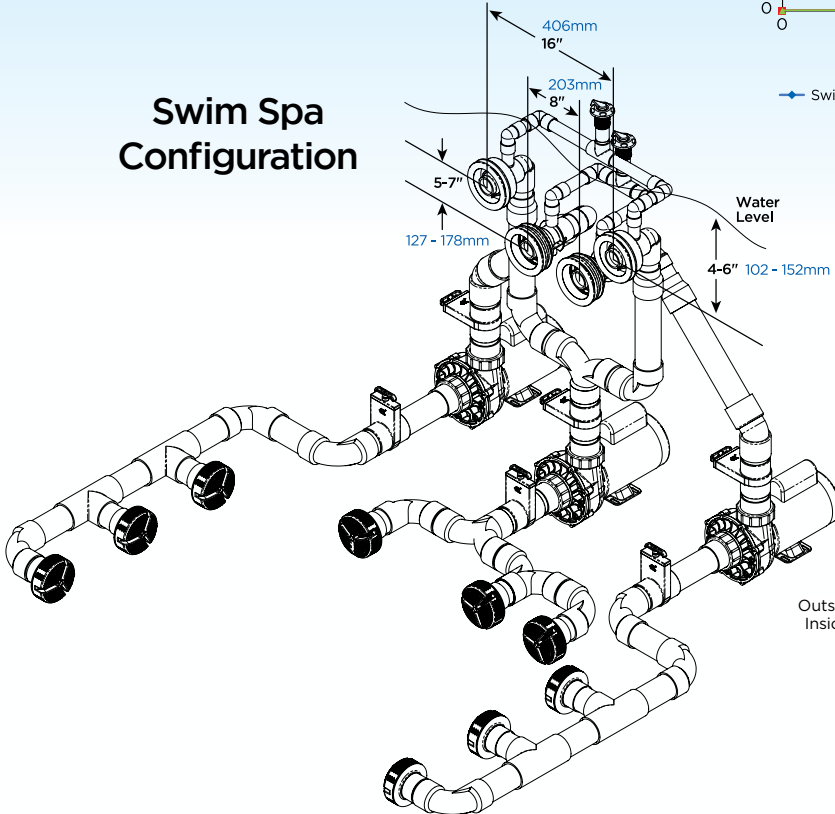

Swimjets

Endless swimming current

Waterco Swimjets are high performing jets, designed to create an endless resistant current to swim against.

Waterco Swimjets are a flush mounted jet propulsion system capable of creating a current up to 660 litres per minute.

Features

- 2" (50mm) socket for high water volume
- ½" (12mm) socket for high air input
- Available for fibreglass & concrete installations

Waterco Swimjets

Waterco Swimjets are a flush mounted jet propulsion system capable of creating a current up to 660 litres per minute and are brilliant in swimming pools or swim spas. Available for either fibreglass with white or grey colours or concrete installations in white.

Installation

Waterco Swimjets can be installed in any type of pool.

Standard Installations Options

Swim Spa Configuration

Swimjet Head Loss Curve

Dimensions

Technical Specifications

Standard Installation Technical Specifications	Maximum Flow Rates	Quantity
Waterco Swim Jet White/Grey Water Inlet 50mm/2" Air Throttle 13mm/1/2" Water Outlet/Jet Orifice 38mm/1 1/2"	660lpm	x 1
Waterco 50mm Suction Fitting	384lpm	x 2
TurboFlo 300 - 50mm ports (1 Phase)	700lpm	x 1

Note: Application per Waterco Swim Jet

Material	Swimjet Nozzle	Air Throttle Socket	Maximum Output
White or Grey PVC/ABS	50mm / 2"	1 1/2"	660lpm

Warranty

This unit is covered by a 12 month warranty against faulty materials and workmanship. Please refer to the detailed warranty booklet provided.