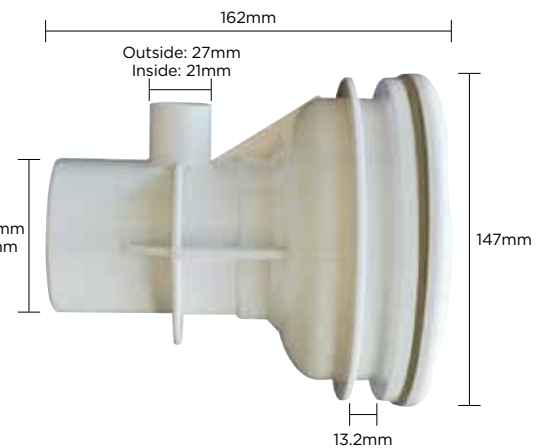

Features

- 2" (50mm) socket for high water volume
- ½" (12mm) socket for high air input
- Available for fibreglass & concrete installations

Waterco Swimjets

Waterco Swimjets are a flush mounted jet propulsion system capable of creating a current up to 660 litres per minute and are brilliant in swimming pools or swim spas. Available for either fibreglass with white or grey colours or concrete installations in white.

Installation

Waterco Swimjets can be installed in any type of pool.

Standard Installations Options

Swim Spa Configuration

Swimjet Head Loss Curve

Dimensions

Technical Specifications

Standard Installation Technical Specifications	Maximum Flow Rates	Quantity
Waterco Swim Jet White/Grey Water Inlet 50mm/2" Air Throttle 13mm/1/2" Water Outlet/Jet Orifice 38mm/1 1/2"	660lpm	x 1
Waterco 50mm Suction Fitting	384lpm	x 2
TurboFlo 300 - 50mm ports (1 Phase)	700lpm	x 1

Note: Application per Waterco Swim Jet

Material	Swimjet Nozzle	Air Throttle Socket	Maximum Output
White or Grey PVC/ABS	50mm / 2"	1 1/2"	660lpm

Warranty

This unit is covered by a 12 month warranty against faulty materials and workmanship. Please refer to the detailed warranty booklet provided.