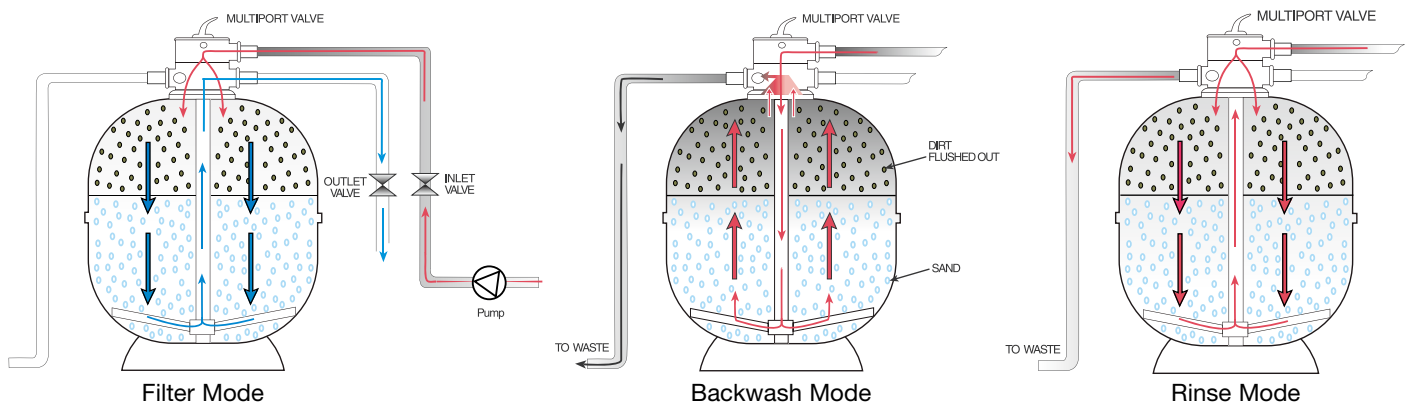

MULTIPOINT VALVES

Heavy duty construction

Constructed from heavy duty ABS and GFPP, Waterco Multiport valves are designed for maximum performance and working pressures.

- 6-position multiple valve positions
- Top and Side Mount configurations
- Rated at 400 kPa

Waterco's entire range of Multiport valves are engineered to withstand a working pressure of up to 400 kPa (58 psi) with a test pressure of 600 kPa (87 psi).

	Max flow rate	Body	Lid	Handle	Rotor	Hardware	Union Nut	Union Tail
40mm MPV	320	ABS	ABS	ABS	GF Noryl	SS304	ABS	PVC
50mm MPV	510	ABS	ABS	ABS	GF Noryl	SS304	ABS	PVC
65mm MPV	780	ABS	GFPP	ABS	GF Noryl	SS304	ABS	PVC
80mm MPV	1080	GFPP	GFPP	ABS	GF Noryl	SS304	ABS	PVC

MULTIPORT VALVE MAIN FUNCTIONS

- Filter - downward flow through the filter bed to outlet
- Backwash - upward flow through the filter bed to waste
- Rinse - downward flow through the filter bed to waste
- Waste - bypass the filter bed to waste
- Re-circulate - bypass the filter bed to outlet
- Closed - no flow to the filter

Cleansing a filter simply requires shifting the Multiport lever from the "filter" position to the "backwash" position, which reverses the flow of water in the filter, flushing the filter bed.

Warranty

Waterco Multiport valves are covered by 1 year warranty.