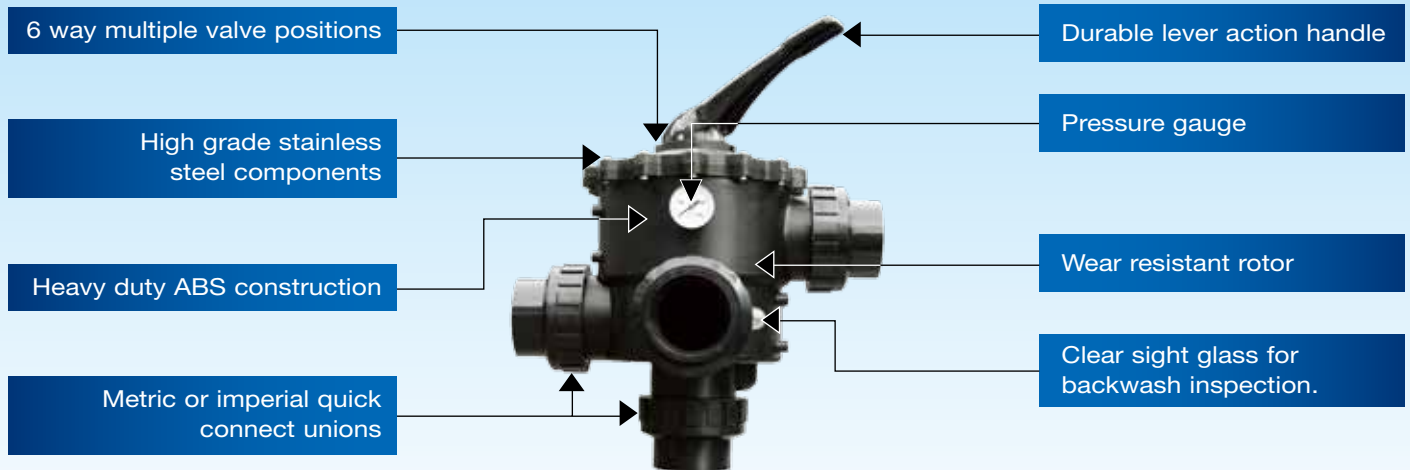

MULTIPOINT VALVES

Heavy duty construction

Constructed from heavy duty ABS and GFPP, Waterco Multiport valves are designed for maximum performance and working pressures.

- 6-position multiple valve positions
- Top and Side Mount configurations
- Rated at 400 kPa

Waterco's entire range of Multiport valves are engineered to withstand a working pressure of up to 400 kPa (58 psi) with a test pressure of 600 kPa (87 psi).

	Max flow rate	Body	Lid	Handle	Rotor	Hardware	Union Nut	Union Tail
40mm MPV	320	ABS	ABS	ABS	GF Noryl	SS304	ABS	PVC
50mm MPV	510	ABS	ABS	ABS	GF Noryl	SS304	ABS	PVC
65mm MPV	780	ABS	GFPP	ABS	GF Noryl	SS304	ABS	PVC
80mm MPV	1080	GFPP	GFPP	ABS	GF Noryl	SS304	ABS	PVC

MULTIPORT VALVE MAIN FUNCTIONS

- Filter - downward flow through the filter bed to outlet
- Backwash - upward flow through the filter bed to waste
- Rinse - downward flow through the filter bed to waste
- Waste - bypass the filter bed to waste
- Re-circulate - bypass the filter bed to outlet
- Closed - no flow to the filter

Cleansing a filter simply requires shifting the Multiport lever from the "filter" position to the "backwash" position, which reverses the flow of water in the filter, flushing the filter bed.

Warranty

Waterco Multiport valves are covered by 1 year warranty.