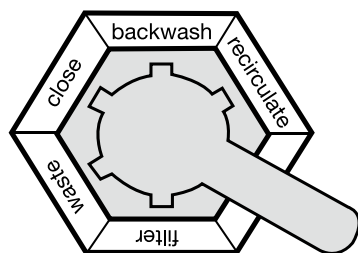

MULTIPOINT VALVES

Heavy duty construction

Constructed from heavy duty ABS and GFPP, Waterco Multiport valves are designed for maximum performance and working pressures.

- 6-position multiple valve positions
- Top and Side Mount configurations
- Rated at 400 kPa

Waterco's entire range of Multiport valves are engineered to withstand a working pressure of up to 400 kPa (58 psi) with a test pressure of 600 kPa (87 psi).

	Max flow rate	Body	Lid	Handle	Rotor	Hardware	Union Nut	Union Tail
40mm MPV	320	ABS	ABS	ABS	GF Noryl	SS304	ABS	PVC
50mm MPV	510	ABS	ABS	ABS	GF Noryl	SS304	ABS	PVC
65mm MPV	780	ABS	GFPP	ABS	GF Noryl	SS304	ABS	PVC
80mm MPV	1080	GFPP	GFPP	ABS	GF Noryl	SS304	ABS	PVC

MULTIPORT VALVE MAIN FUNCTIONS

- Filter - downward flow through the filter bed to outlet
- Backwash - upward flow through the filter bed to waste
- Rinse - downward flow through the filter bed to waste
- Waste - bypass the filter bed to waste
- Re-circulate - bypass the filter bed to outlet
- Closed - no flow to the filter