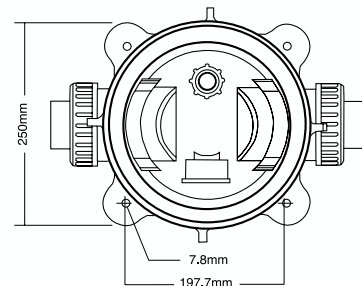

Material: Polyester Fabric material, Vinyl Plastisol end caps and a Polypropylene core

Operating Temperature: 4°C to 50°C

Maximum Pressure Drop: 20 kPa

Simple Maintenance

The filter cartridge is easily cleaned by hosing the pleats with a standard garden hose.

Dimension

Model
CC50 605mm
CC75 720mm
CC100 970mm

Technical Specifications

Product Description	Filter Area		Max. Flow Rate		Working Pressure		Pool Size		Overall Weight (kg)
	(m ²)	(ft ²)	lpm	m ³ /hr	kPa	psi	litres	m ³	
Trimline CC50	4.6	50	190	11.4	350	50	68,400	68.4	8.6
Trimline CC75	6.9	75	280	16.8	350	50	100,800	100.8	10.5
Trimline CC100	9.3	100	380	22.8	350	50	136,800	136.8	14.0