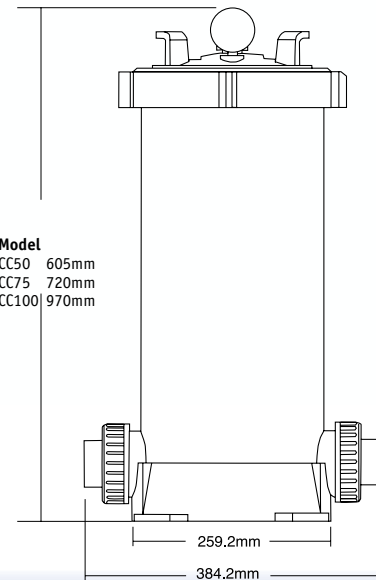

Material: Polyester Fabric material, Vinyl Plastisol end caps and a Polypropylene core

Operating Temperature: 4°C to 50°C

Maximum Pressure Drop: 20 kPa

Simple Maintenance

The filter cartridge is easily cleaned by hosing the pleats with a standard garden hose.

Dimension

Model
CC50 605mm
CC75 720mm
CC100 970mm

Technical Specifications

Product Description	Filter Area		Max. Flow Rate		Working Pressure		Pool Size		Overall Weight (kg)
	(m ²)	(ft ²)	lpm	m ³ /hr	kPa	psi	litres	m ³	
Trimline CC50	4.6	50	190	11.4	350	50	68,400	68.4	8.6
Trimline CC75	6.9	75	280	16.8	350	50	100,800	100.8	10.5
Trimline CC100	9.3	100	380	22.8	350	50	136,800	136.8	14.0