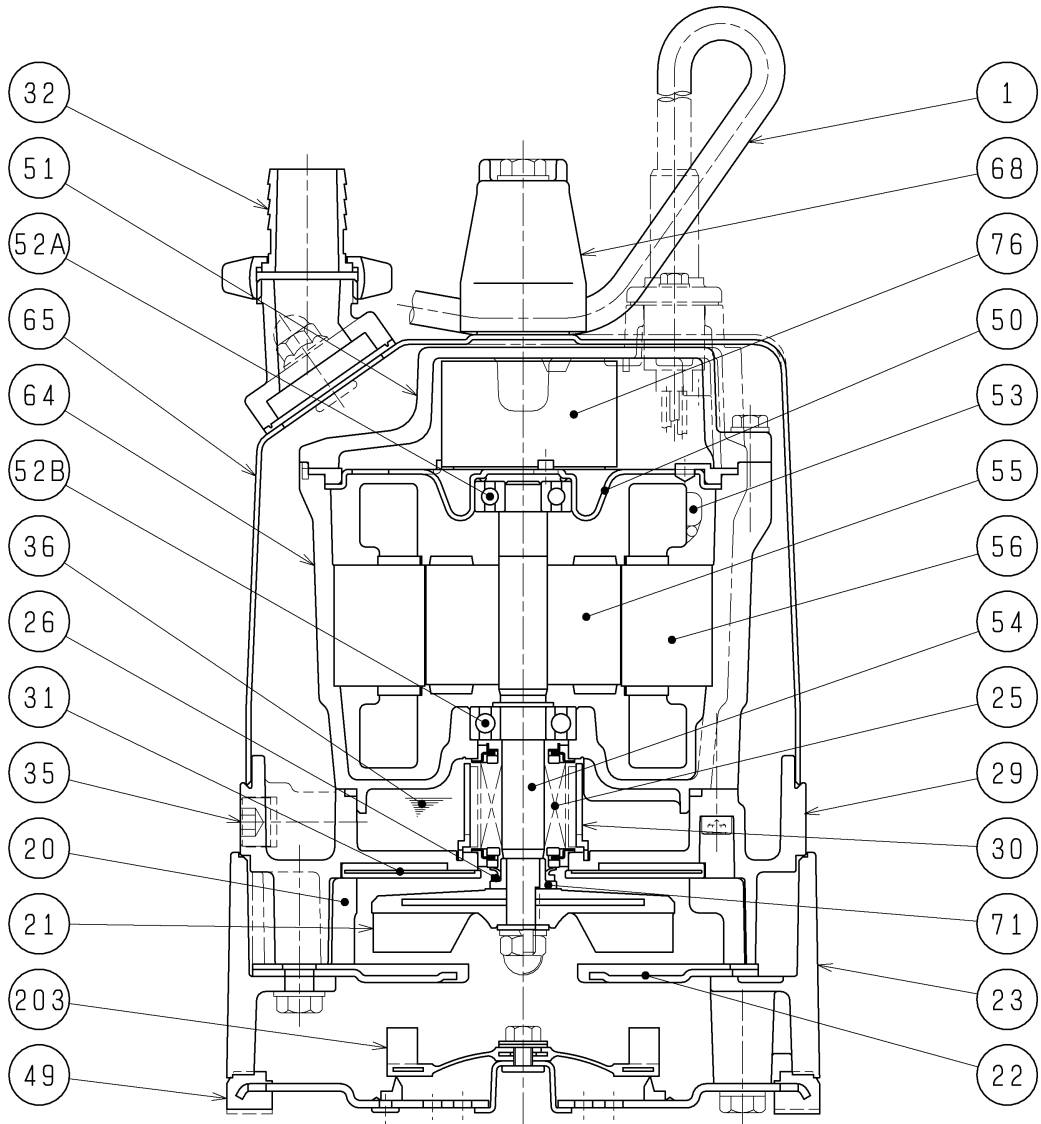

SECTIONAL DRAWING		No.	No. A-12325-4
TYPE	SUBMERSIBLE VORTEX RESIDUE DEWATERING PUMP	MODEL	LSC1.4S -51/61

สนใจชิ้นส่วนอะไหล่ สอบถามเพิ่มเติมได้ที่

Tel: 076-513100-3 หรือ LINE: @chainarishop ได้เลยครับ

REQ. SPECIFICATION

No.	DESCRIPTION	QTY	MATERIAL / NOTE	No.	DESCRIPTION	QTY	MATERIAL / NOTE
1	Cabtyre Cable	1	PVC Sheath	51	Motor Head Cover	1	Aluminium Die Casting
20	Pump Casing	1	Ethylene Propylene Rubber	52A	Upper Bearing	1	6201ZC3
21	Impeller	1	Urethane Rubber	52B	Lower Bearing	1	6202ZC3
22	Suction Cover	1	Steel Plate + Urethane Rubber	53	Motor Protector	1	
23	Stand	1	Aluminium Die Casting	54	Shaft	1	Stainless Steel 403
25	Mechanical Seal	1	W-14VC	55	Rotor	1	
26	V-ring	1	Nitrile Butadiene Rubber	56	Stator	1	
29	Oil Casing	1	Aluminium Die Casting	64	Motor Frame	1	Aluminium Die Casting
30	Oil Lifter	1	Plastic	65	Outer Cover	1	Steel Sheet
31	Wearing Plate	1	Urethane Rubber	68	Handle	1	Plastic
32	Hose Coupling	1	Aluminium Die Casting	71	Shaft Sleeve	1	Stainless Steel 304
35	Oil Plug	1	Stainless Steel 304	76	Capacitor	1	
36	Lubricant		Turbine Oil (ISO VG32)	203	Check Valve	1	Styrene Butadiene Rubber
49	Bottom Plate	1	Steel Sheet + Nitrile Butadiene Rubber				
50	Motor Bracket	1	Steel Sheet				