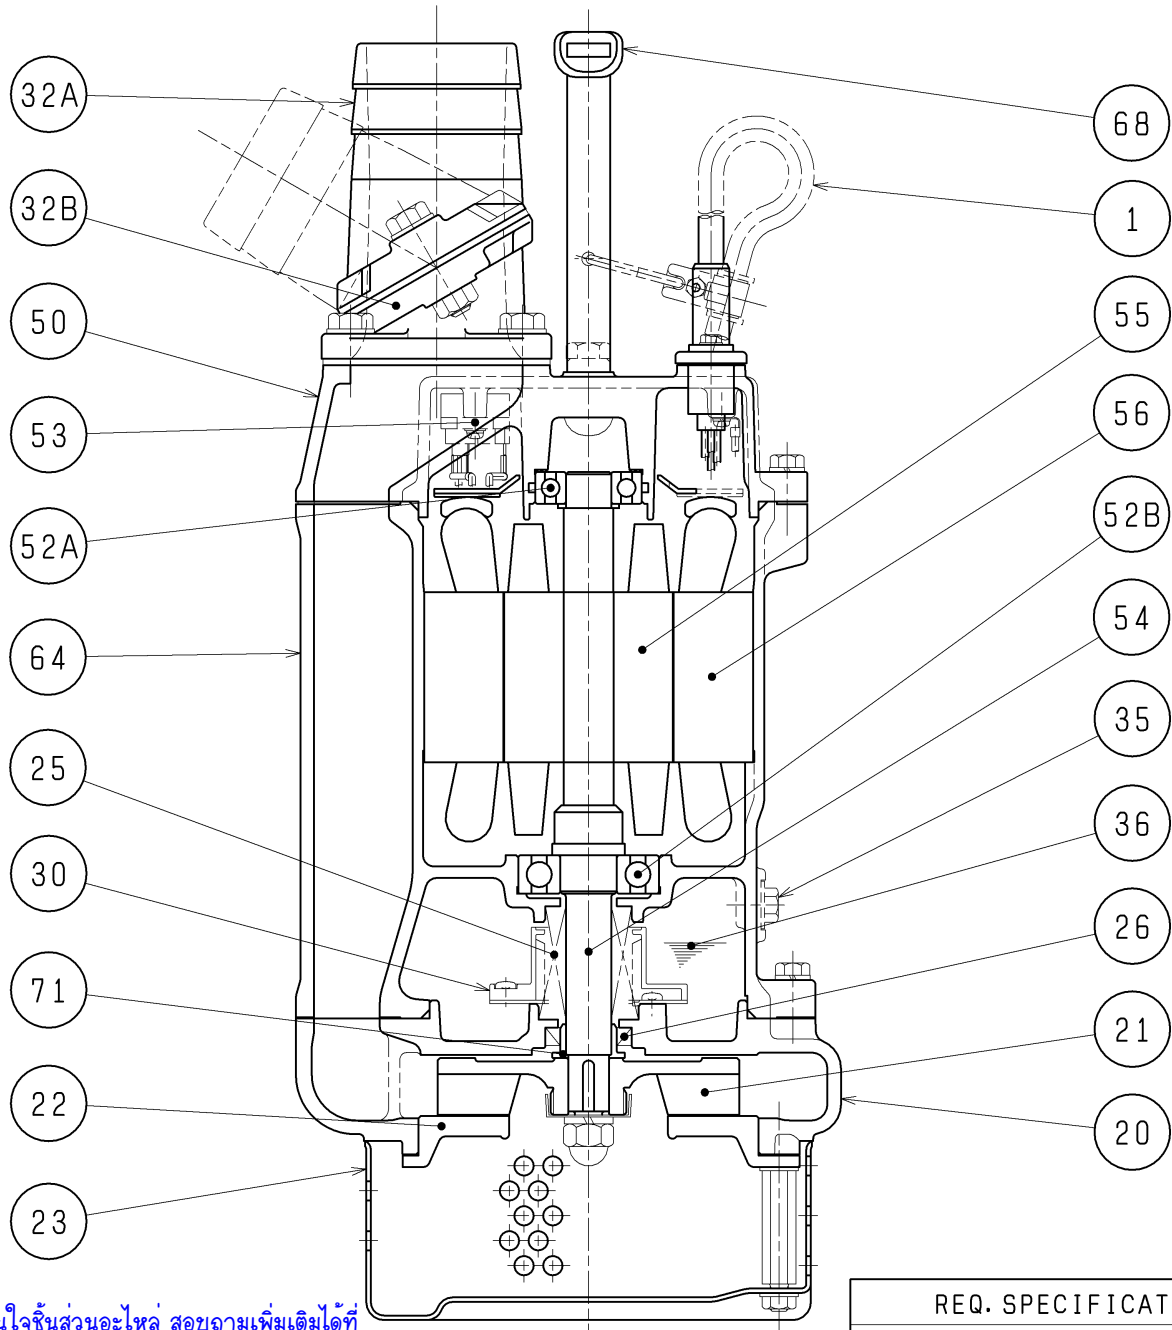

SECTIONAL DRAWING		No.	No. A-21107-1
TYPE	SUBMERSIBLE GENERAL DEWATERING PUMP	MODEL	KTZ21.5 -51/61, KTZ22.2 -51/61 KTZ31.5 -51/61, KTZ32.2 -51/61

REQ. SPECIFICATION	

สนใจชิ้นส่วนอะไหล่ สอบถามเพิ่มเติมได้ที่
Tel: 076-513100-3 หรือ LINE: @chainarissshop ได้เลยครั้บ

※ the wetted part

No.	DESCRIPTION	QTY	MATERIAL / NOTE	No.	DESCRIPTION	QTY	MATERIAL / NOTE
1	Cabtyre Cable	1	PVC Sheath	50	Motor Bracket	1	Gray Iron Casting
20	Pump Casing	1	Gray Iron Casting	52A	Upper Bearing	1	6204ZZC3
21	Impeller	1	Chromium Iron Casting	52B	Lower Bearing	1	6305ZZC3
22	Suction Cover	1	Ductile Iron Casting	53	Motor Protector	1	
23	Strainer Stand	1	Steel Sheet	54	Shaft	1	Stainless Steel 420J2(※)
25	Mechanical Seal	1	H-20T	55	Rotor	1	
26	Oil Seal	1	TC25388	56	Stator Complete	1	
30	Oil Lifter	1	Plastic	64	Motor Frame	1	Gray Iron Casting
32A	Hose Coupling	1	Aluminium Die Casting	68	Handle	1	Steel Sheet & Nitrile Butadiene Rubber
32B	Hose Coupling Attachment	1	Aluminium Die Casting	71	Shaft Sleeve	1	Stainless Steel 304
35	Oil Plug	1	Stainless Steel 304				
36	Lubricant		Turbine Oil (ISO VG32)				