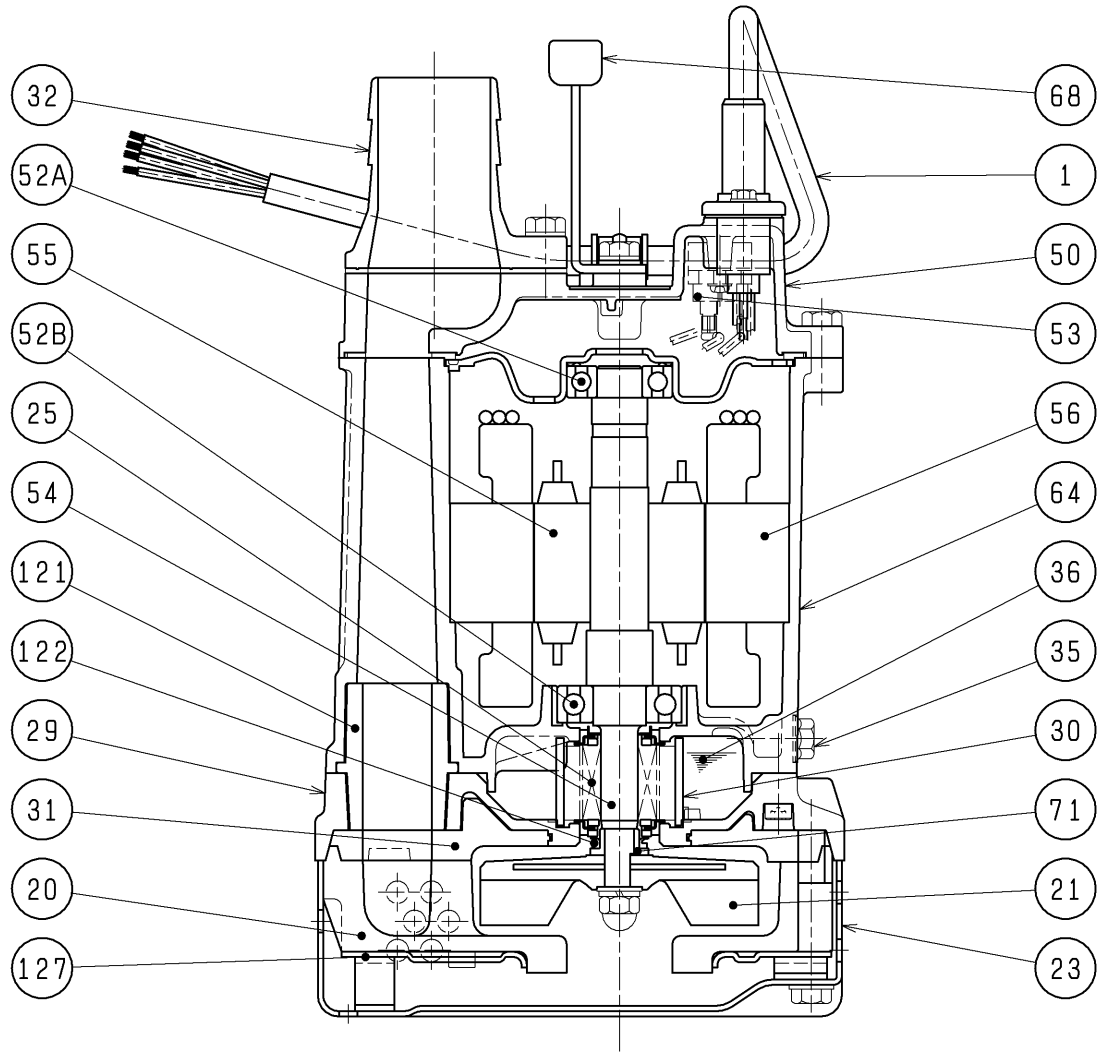

| | | | |
|-------------------|-----------------------------|-------|---------------|
| SECTIONAL DRAWING | | No. | No. A-22075-1 |
| TYPE | Submersible Dewatering Pump | MODEL | KTV2-8 |

สนใจชิ้นส่วนอะไหล่ สอบถามเพิ่มเติมได้ที่

Tel: 076-513100-3 หรือ LINE: @chainarissshop ได้เลยครับ

| |
|--------------------|
| REQ. SPECIFICATION |
| |
| |

| No. | DESCRIPTION | QTY | MATERIAL / NOTE | No. | DESCRIPTION | QTY | MATERIAL / NOTE |
|-----|-----------------|-----|-----------------------------------|-----|-----------------|-----|--------------------------|
| 1 | Cable | 1 | PVC Sheath | 52B | Lower Bearing | 1 | 6204ZC3 |
| 20 | Pump Casing | 1 | Butadiene Rubber + Natural Rubber | 53 | Motor Protector | 1 | |
| 21 | Impeller | 1 | Urethane Rubber | 54 | Shaft | 1 | Stainless Steel 420J2 |
| 23 | Strainer | 1 | Steel Sheet | 55 | Rotor | 1 | |
| 25 | Mechanical Seal | 1 | W-14VC | 56 | Stator | 1 | |
| 29 | Oil Casing | 1 | Aluminium Die Casting | 64 | Motor Frame | 1 | Aluminium Die Casting |
| 30 | Oil Lifter | 1 | Plastic | 68 | Handle | 1 | Steel Sheet & Rubber |
| 31 | Rear Liner | 1 | Butadiene Rubber | 71 | Shaft Sleeve | 1 | Stainless Steel 304 |
| 32 | Hose Coupling | 1 | Aluminium Die Casting | 121 | Packing | 1 | Styrene Butadiene Rubber |
| 35 | Oil Plug | 1 | Stainless Steel 304 | 122 | V-ring | 1 | Nitrile Butadiene Rubber |
| 36 | Lubricant | | Turbine Oil (ISO VG32) | 127 | Fittings | 1 | Steel Sheet |
| 50 | Motor Bracket | 1 | Aluminium Die Casting | | | | |
| 52A | Upper Bearing | 1 | 6203ZC3 | | | | |