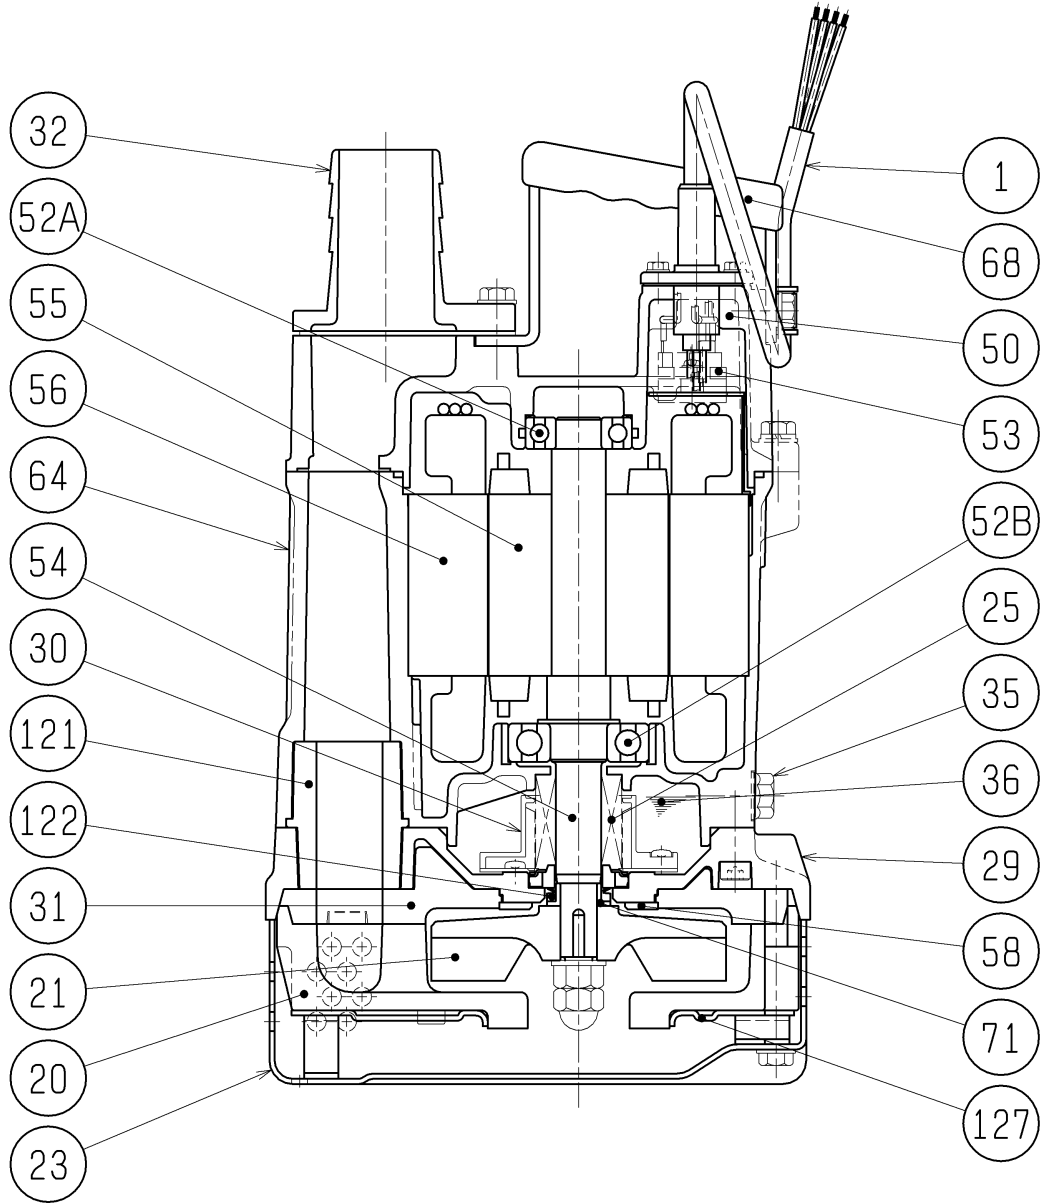

SECTIONAL DRAWING		No.	No. A-22076-1
TYPE	Submersible Dewatering Pump	MODEL	KTV2-15 KTV2-22

สนใจชิ้นส่วนอะไหล่ สอบถามเพิ่มเติมได้ที่

Tel: 076-513100-3 หรือ LINE: @chainarissshop ได้เลยครับ

REQ. SPECIFICATION

No.	DESCRIPTION	QTY	MATERIAL / NOTE	No.	DESCRIPTION	QTY	MATERIAL / NOTE
1	Cable	1	PVC Sheath	53	Motor Protector	1	
20	Pump Casing	1	Butadiene Rubber + Natural Rubber	54	Shaft	1	Stainless Steel 403
21	Impeller	1	Ductile Iron Casting	55	Rotor	1	
23	Strainer Stand	1	Steel Sheet	56	Stator	1	
25	Mechanical Seal	1	H-20T	58	Protection Plate	1	Stainless Steel 304
29	Oil Casing	1	Aluminium Die Casting	64	Motor Frame	1	Aluminium Die Casting
30	Oil Lifter	1	Plastic	68	Handle	1	Steel Sheel & Rubber
31	Rear Liner	1	Butadiene Rubber	71	Shaft Sleeve	1	Stainless Steel 304
32	Hose Coupling	1	Aluminium Die Casting	121	Packing	1	Styrene Butadiene Rubber
35	Oil Plug	1	Stainless Steel 304	122	V-ring	1	Nitrile Butadiene Rubber
36	Lubricant		Turbine Oil (ISO VG32)	127	Fixing Plate	1	Steel Sheet
50	Motor Bracket	1	Aluminium Die Casting				
52A	Upper Bearing	1	6204ZZC3				
52B	Lower Bearing	1	6305ZZC3				