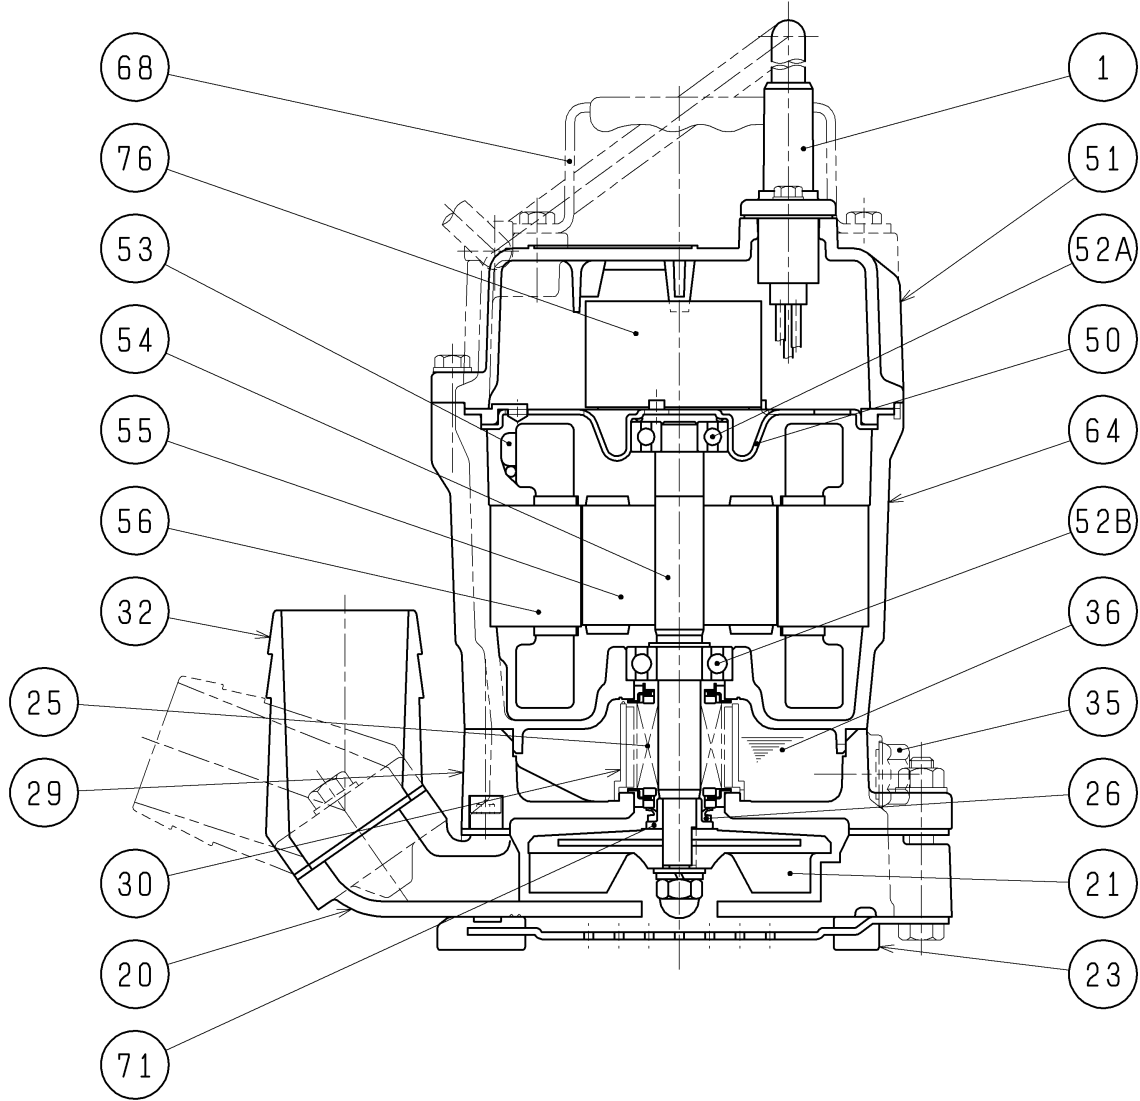

SECTIONAL DRAWING		No.	No. A-14831-1
TYPE	Submersible Lower Water Level Dewatering Pump	MODEL	HSR2.4S -51/61

สนใจชิ้นส่วนอะไหล่ สอบถามเพิ่มเติมได้ที่

Tel: 076-513100-3 หรือ LINE: @chainarissshop ได้เลยครับ

REQ. SPECIFICATION

No.	DESCRIPTION	QTY	MATERIAL / NOTE	No.	DESCRIPTION	QTY	MATERIAL / NOTE
1	Cabtyre Cable	1	PVC Sheath	52A	Upper Bearing	1	6201ZZC3
20	Pump Casing	1	Ductile Iron Casting	52B	Lower Bearing	1	6202ZZC3
21	Impeller	1	Urethane Rubber	53	Motor Protector	1	
23	Strainer Stand	1	Steel Sheet & Rubber	54	Shaft	1	Stainless Steel 403
25	Mechanical Seal	1	W-14VC	55	Rotor	1	
26	V-ring	1	Nitrile Butadiene Rubber	56	Stator	1	
29	Oil Casing	1	Gray Iron Casting	64	Motor Frame	1	Aluminium Die Casting
30	Oil Lifter	1	Plastic	68	Handle	1	Steel Sheet & Natural Rubber
32	Hose Coupling	1	Aluminium Die Casting	71	Shaft Sleeve	1	Stainless Steel 304
35	Oil Plug	1	Stainless Steel 304	76	Capacitor	1	
36	Lubricant		Turbine Oil (ISO VG32)				
50	Motor Bracket	1	Steel Sheet				
51	Motor Head Cover	1	Aluminium Die Casting				