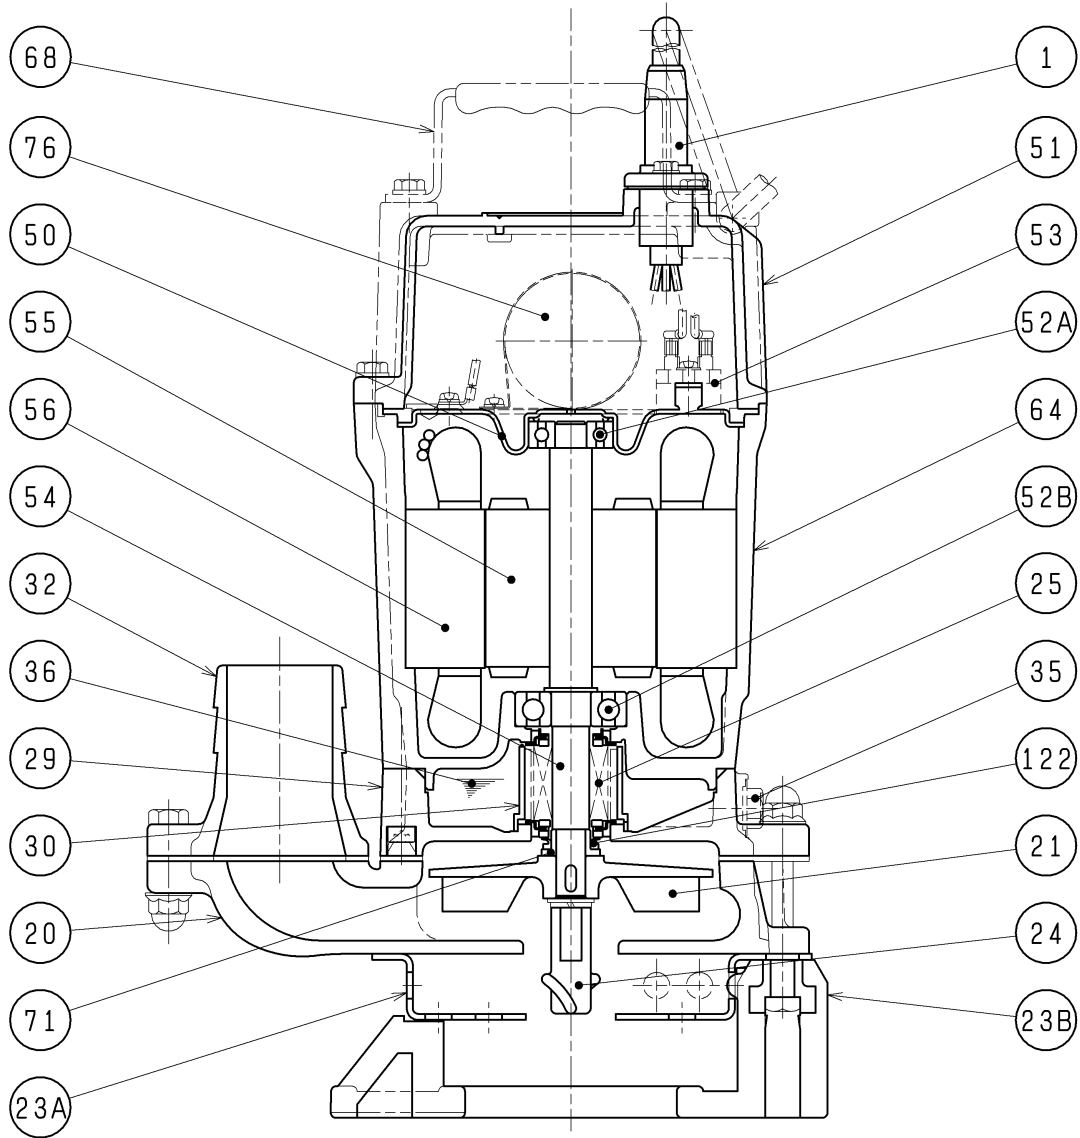

<b>SECTIONAL DRAWING</b>		No.	No. A-21022-1
TYPE	Submersible Slurry Pump	MODEL	HSD2.55S -53/63

สนใจชิ้นส่วนอะไหล่ สอบถามเพิ่มเติมได้ที่

Tel: 076-513100-3 หรือ LINE: @chainarissshop ได้เลยครั้บ

REQ. SPECIFICATION

No.	DESCRIPTION	Q'TY	MATERIAL / NOTE	No.	DESCRIPTION	Q'TY	MATERIAL / NOTE
1	Cabtyre Cable	1	PVC Sheath	52A	Upper Bearing	1	6201ZC3
20	Pump Casing	1	Ductile Iron Casting	52B	Lower Bearing	1	6302ZC3
21	Impeller	1	Chromium Iron Casting	53	Motor Protector	1	
23A	Strainer	1	Steel Sheet	54	Shaft	1	Stainless Steel 403
23B	Stand	1	Vinyl Chloride	55	Rotor	1	
24	Agitator	1	Chromium Iron Casting	56	Stator	1	
25	Mechanical Seal	1	W-14VC	64	Motor Frame	1	Aluminium Die Casting
29	Oil Casing	1	Gray Iron Casting	68	Handle	1	Steel Sheet & Natural Rubber
30	Oil Lifter	1	Plastic	71	Shaft Sleeve	1	Stainless Steel 304
32	Hose Coupling	1	Aluminium Die Casting	76	Capacitor	1	
35	Oil Plug	1	Stainless Steel 304	122	V-ring	1	Nitrile Butadiene Rubber
36	Lubricant		Turbine Oil (ISO VG32)				
50	Motor Bracket	1	Steel Sheet				
51	Motor Head Cover	1	Aluminium Die Casting				