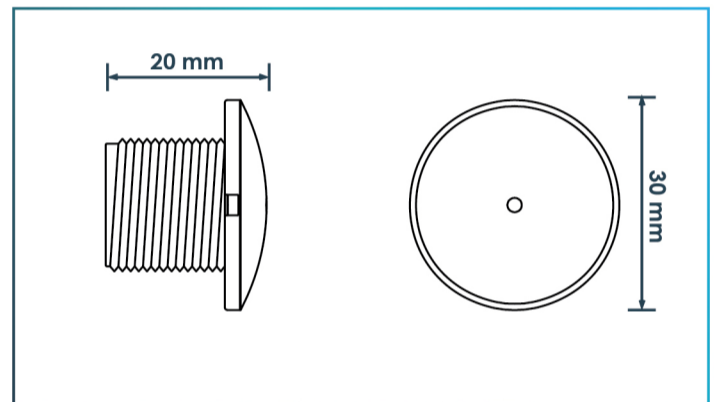

## DIMENSIONS

1138

1113

## DIMENSIONS

2211A

Single Hole Jet  
şu 2212

2212

- Air Push Button

Ari Switch for Jet Spa ( ABS )  
şu PK1844

PK1844

- Venturi Tee Jet