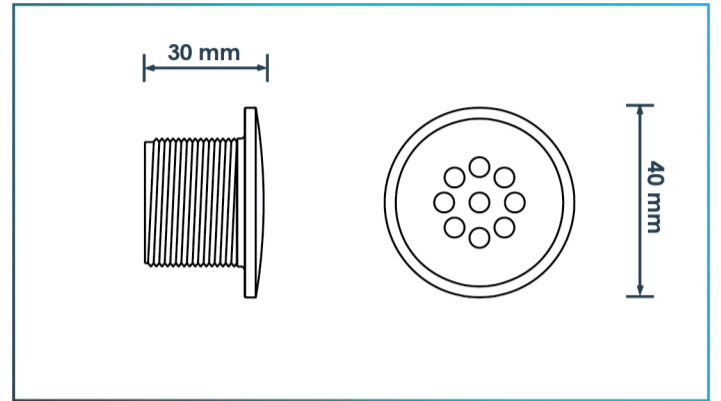

## DIMENSIONS

1138

1113

## DIMENSIONS

PK2206

PK2201

# JET AND FITTINGS

- Air Bubble Nozzle

Nine Hole Jet  
şu 2211A

## DIMENSIONS

2211A

Single Hole Jet  
şu 2212

2212

- Air Push Button

Ari Switch for Jet Spa ( ABS )  
şu PK1844

PK1844

- Venturi Tee Jet