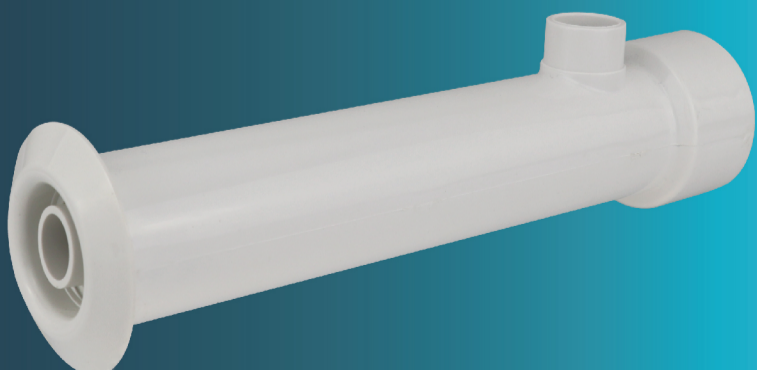

- Venturi Tee Jet

อุปกรณ์เสริมที่ประกอบด้วยกระบอกเจ็ทแบบยาว
ที่ผลิตจากวัสดุ ABS พร้อมด้วยหัวฉีดแบบปรับทิศทาง WFH