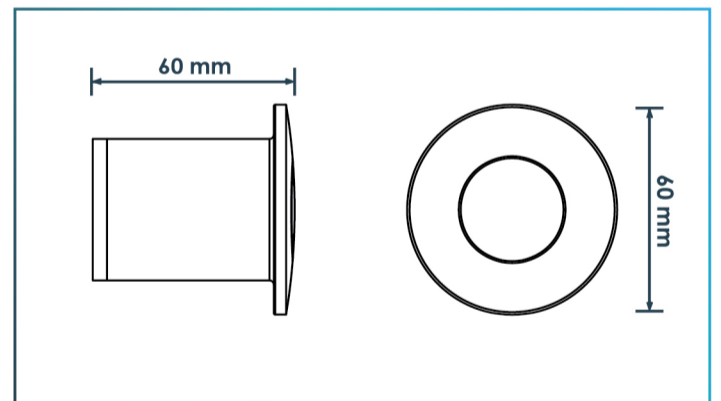

## DIMENSIONS

1138

1113

## DIMENSIONS

2211A

Single Hole Jet  
şu 2212

2212

- Air Push Button

Ari Switch for Jet Spa ( ABS )  
şu PK1844

PK1844

- Venturi Tee Jet