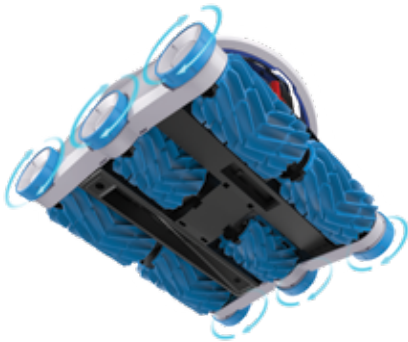

### **MAINTAINS CONSTANT SUCTION POWER**

Engineered with 18 hydrocyclones, SpinTech™ filterless technology creates a swirling spiral of suction, maintaining maximum power until the job is done.

### **EASILY NAVIGATES ANY POOL SURFACE**

HexaDrive™ adaptive traction expertly climbs and thoroughly scrubs walls with six rugged variable-speed-driven rollers that grip any pool surface.