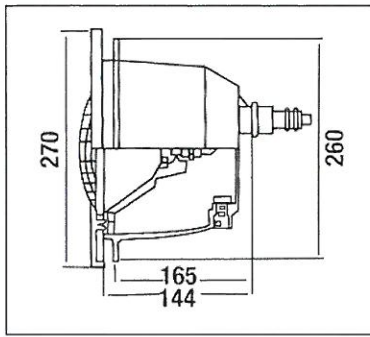

3478 Concrete Pool Model