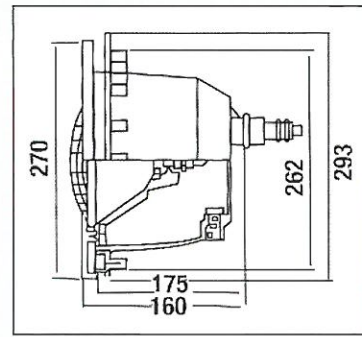

3481 Liner Pool Model

The European design 300W/12 Volt Euro Light is available for concrete, tile or vinyl in-ground pools and features an ABS face ring. The light with niche includes 900mm of flexible electrical conduit with 3/4" threaded ends. The Euro Light has a 6mm² x 2.3m electrical cable and a PAR56 screw terminal lamp.