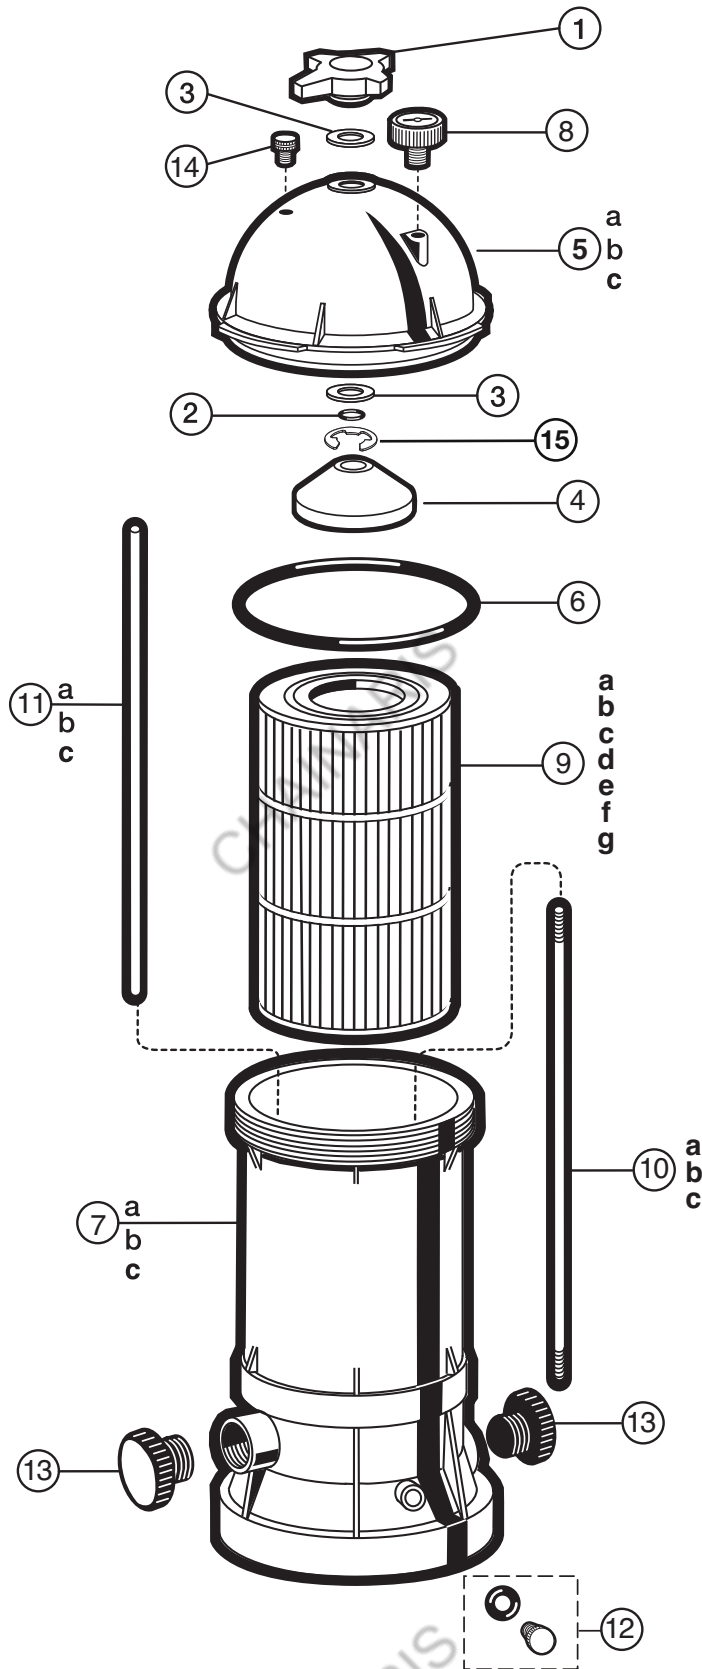

# Star-Clear™ Plus

CARTRIDGE FILTER SERIES AND SEPARATION TANK REPLACEMENT PARTS

## Parts Diagram

Filters

### Parts Listing

Ref. No.	Part No.	Description	Ctn. Qty.	No. Req'd
1	CX900G	Locking Knob (C751, C900, C1200 Series)	5	1
	CX900DA	Knob Kit (C751, C900, C1200) (Includes Knob, Washers, O-Ring, Guide Cone, E-Ring)	1	20
2	CX1750G	Locking Knob (C1750 Series)	5	1
	CX900H	Knob O-Ring	10	1
3	CX900W	Washer (2 required)	20	2
4	CX900D	Guide Cone	10	1
5a	CX900B	Filter Head with Directional Vent Valve (C751, C900 Series)	10	1
5b	CX1200B	Filter Head with Directional Vent Valve (C1200 Series)	1	1
5c	CX1750B	Filter Head with Directional Vent Valve (C1750 Series)	1	1
6	CX900F	Filter Head O-Ring	10	1
7a	CX900AA	Filter Body – 1 1/2" FIP (C751, C900)	1	1
	CX900AA2	Filter Body – 2" FIP (C7512, C9002, C9002S)	1	1
7b	CX1200AA	Filter Body – 1 1/2" FIP (C1200)	1	1
	CX1200AA2	Filter Body – 2" FIP (C12002, C12002S)	1	1
7c	CX1750AA2	Filter Body – 2" FIP (C17502, C17502S)	1	1
8	ECX271261	Pressure Gauge	10	1
9a	CX760RE	Cartridge Element (C751 Series)	1	1
9b	CX900RE	Cartridge Element (C900 Series)	1	1
9c	CX1200RE	Cartridge Element (C1200 Series)	1	1
9d	CX1520RE	Cartridge Element (C1502 Series)	1	1
9e	CX2020RE	Cartridge Element (C2002 Series)	1	1
9f	CX1750RE	Cartridge Element (C1750 Series)	1	1
9g	CX1900RE	Cartridge Element (C1900 Series)	1	1
10a	CX800Z2	Tie Rod (C751, C900 Series)	1	1
10b	CX1100Z2	Tie Rod (C1200 Series)	1	1
10c	CX1750Z2	Tie Rod (C1750 Series)	1	1
11a	CX800Z4	Auto Air Relief Tube (C751, C900 Series)	2	1
11b	CX1100Z4	Auto Air Relief Tube (C1200 Series)	2	1
11c	CX1750Z4	Auto Air Relief Tube (C1750 Series)	2	1
12	CX250Z14A	Drain Plug Kit (Includes Plug and O-Ring)	10	1
13	CX900K	2" PVC Socket Connector	20	2
14	ECX1322A	Directional Vent Valve with O-Ring	25	1
15	CX900J	E-Ring	10	1