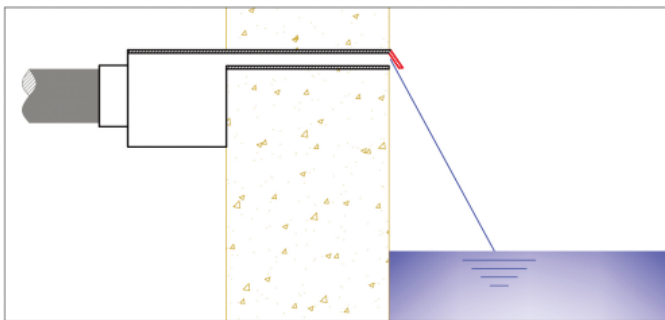

PBS Series

Elegant waterfall created by a thin sheet of water descending gracefully to the pool surface.