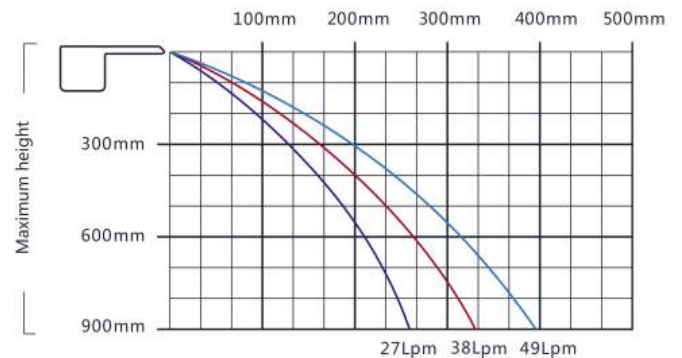

PBS Series

Elegant waterfall created by a thin sheet of water descending gracefully to the pool surface.