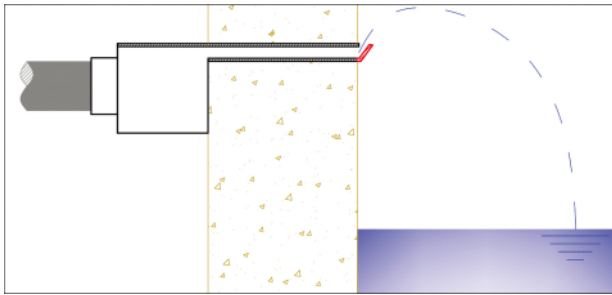

Water Descent RA SERIES RS SERIES

RA Series

Water Descent Rainfall Arc adds character and style to your pool. The water rain projects up from the unit at an angle 45° and then naturally arcs and falls to the water surface.

Product Information and Dimensions:

Code (LED)	Model (LED)	Code	Model	A(mm)	B(mm)	C(mm)	D(mm)	Remark
88480201	RA300-25(L)	88485201	RA300-25	306	159	85	46	12V DC 4W
88480202	RA300-150(L)	88485202	RA300-150	306	284		171	
88480211	RA600-25(L)	88485211	RA600-25	606	159	85	46	12V DC 8W
88480212	RA600-150(L)	88485212	RA600-150	606	284		171	
88480221	RA900-25(L)	88485221	RA900-25	906	159	85	46	12V DC 12W
88480222	RA900-150(L)	88485222	RA900-150	906	284		171