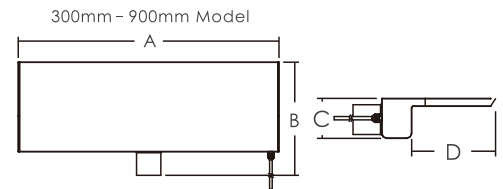

Water Descent RA SERIES RS SERIES

RA Series

Water Descent Rainfall Arc adds character and style to your pool. The water rain projects up from the unit at an angle 45° and then naturally arcs and falls to the water surface.

Product Information and Dimensions:

Code (LED)	Model (LED)	Code	Model	A(mm)	B(mm)	C(mm)	D(mm)	Remark
88480201	RA300-25(L)	88485201	RA300-25	306	159	85	46	12V DC 4W
88480202	RA300-150(L)	88485202	RA300-150	306	284		171	
88480211	RA600-25(L)	88485211	RA600-25	606	159	85	46	12V DC 8W
88480212	RA600-150(L)	88485212	RA600-150	606	284		171	
88480221	RA900-25(L)	88485221	RA900-25	906	159	85	46	12V DC 12W
88480222	RA900-150(L)	88485222	RA900-150	906	284		171	

RS Series

This water descent can be adapted to blend in harmoniously with your pool and its surroundings to create the perfect ambience.

Product Information and Dimensions:

Code (LED)	Model (LED)	Code	Model	A(mm)	B(mm)	C(mm)	D(mm)	Remark
88480301	RS300-25(L)	88485301	RS300-25	306	159	78	46	12V DC 4W
88480302	RS300-150(L)	88485302	RS300-150	306	284		171	
88480311	RS600-25(L)	88485311	RS600-25	606	159	78	46	12V DC 8W
88480312	RS600-150(L)	88485312	RS600-150	606	284		171	
88480321	RS900-25(L)	88485321	RS900-25	906	159	78	46	12V DC 12W
88480322	RS900-150(L)	88485322	RS900-150	906	284		171	

EMAUX WATER TECHNOLOGY CO., LTD

G/F 41 TIN HAU TEMPLE ROAD,
NORTH POINT, HONG KONG
PHONE +852 2832 9880
www.emauxgroup.com

Pool & Spa Equipment

STRIVE FOR CLEAR WATER

Available from:

Chainaris Phuket Engineering Co., Ltd.

63/13 Moo.2, T.Vichit, A.Muang Phuket 83000

Tel: 076-513100-3

Fax: 076-513105

Line: @chainaris, @chainarishop

ALL SPECIFICATIONS ARE SUBJECT TO CHANGE WITHOUT NOTICE
© 2018 EMAUX WATER TECHNOLOGY CO., LTD. ALL RIGHTS RESERVED.