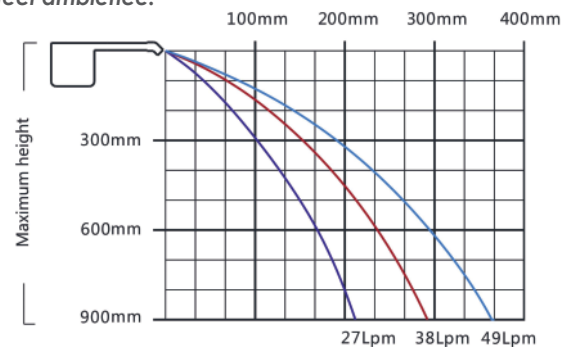

RS Series

This water descent can be adapted to blend in harmoniously with your pool and its surroundings to create the perfect ambience.