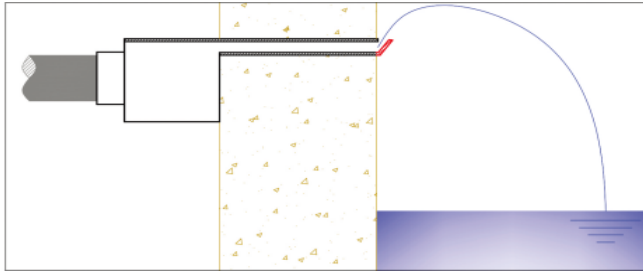

Water Descent PBA SERIES PBS SERIES

PBA Series

The water descent produces a beautiful arc of water before projecting away from the pool wall and falling the pool creating a relaxing sound of water and a hypnotized scenario, especially at night.