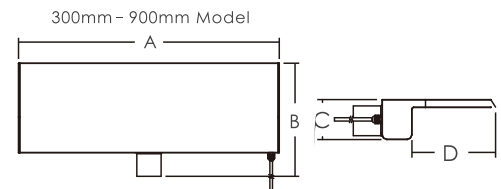

RS Series

This water descent can be adapted to blend in harmoniously with your pool and its surroundings to create the perfect ambience.

Product Information and Dimensions:

Code (LED)	Model (LED)	Code	Model	A(mm)	B(mm)	C(mm)	D(mm)	Remark
88480301	RS300-25(L)	88485301	RS300-25	306	159	78	46	12V DC 4W
88480302	RS300-150(L)	88485302	RS300-150	306	284		171	
88480311	RS600-25(L)	88485311	RS600-25	606	159	78	46	12V DC 8W
88480312	RS600-150(L)	88485312	RS600-150	606	284		171	
88480321	RS900-25(L)	88485321	RS900-25	906	159	78	46	12V DC 12W
88480322	RS900-150(L)	88485322	RS900-150	906	284		171	