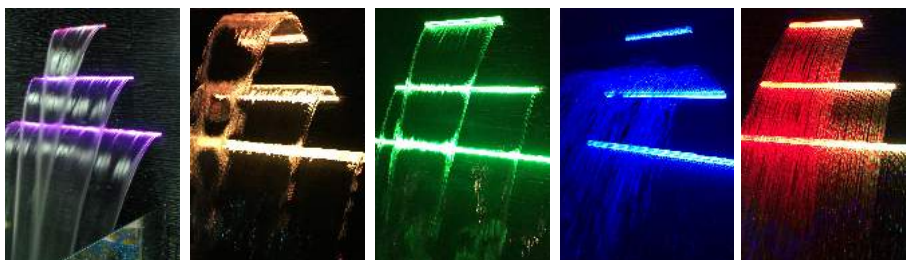

Available in five different models, you can enjoy different water effects and trajectories, from our standard water fall, to rain sheer or arc trajectory.

With the optional RGB LED strip, the unit provides you vibrant colorful waterfall which adds visual interest and soothing sound of flowing water to your landscape.

Features

1. Available in two different widths: 25 mm and 150 mm, they are suitable for different wall sizes.
2. Four different lengths: 300 mm, 600 mm, 900 mm and 1200mm .
3. LED strip is powered by external 12V DC, which is safe and reliable.
4. The LEDs can be operated through panel or remote control and 10 lighting patterns are available.
5. Multiple water descents can share the same controller for synchronized color effects

 **Emaux**
water technology

Pool & Spa Equipment

Water Descent LED Control Box PB SERIES

LED Water Descent Control Box

Instead of using fiber optics, the LED strip is built into the unit placing the light source as close as possible to the waterfall. This design creates a wonderful illumination to the water falling into the pool.

10 pre-programmed LED lighting effects allow you to create the best luminous water features in your hands.

5 different models available for different water effects:

1. PB Series: Sheet of water with standard trajectory.
2. PBA Series: Sheet of water with arc trajectory.
3. PBS Series: Sheet of water with sheer trajectory.
4. RA Series: Rain fall effect with arc trajectory.
5. RS Series: Rain fall effect with sheer trajectory.