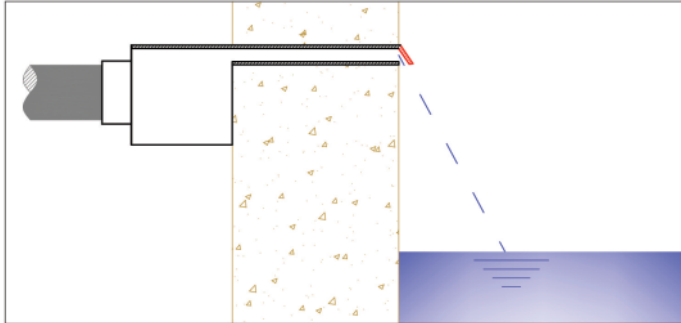

RS Series

This water descent can be adapted to blend in harmoniously with your pool and its surroundings to create the perfect ambience.