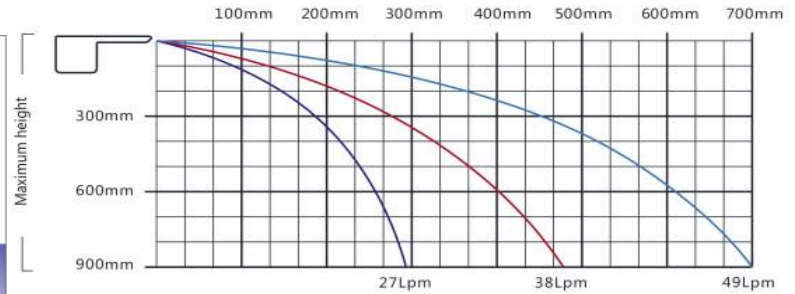

Water Descent PBA SERIES PBS SERIES

PBA Series

The water descent produces a beautiful arc of water before projecting away from the pool wall and falling the pool creating a relaxing sound of water and a hypnotized scenario, especially at night.