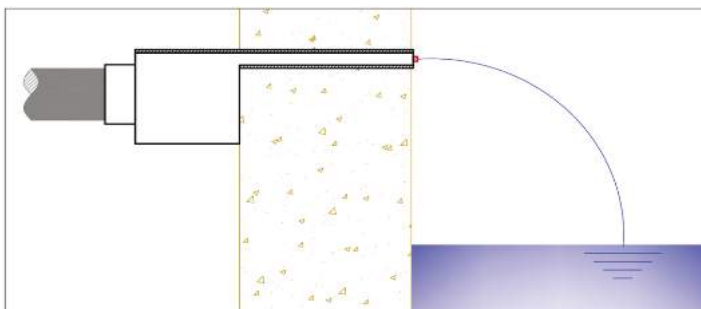

Water Descent LED Control Box PB SERIES

LED Water Descent Control Box

Instead of using fiber optics, the LED strip is built into the unit placing the light source as close as possible to the waterfall. This design creates a wonderful illumination to the water falling into the pool.

10 pre-programmed LED lighting effects allow you to create the best luminous water features in your hands.

5 different models available for different water effects:

1. PB Series: Sheet of water with standard trajectory.
2. PBA Series: Sheet of water with arc trajectory.
3. PBS Series: Sheet of water with sheer trajectory.
4. RA Series: Rain fall effect with arc trajectory.
5. RS Series: Rain fall effect with sheer trajectory.

Production information

Code: 08080035

Model: WTD-CB

Input power: 220V AC±15%; 50/60Hz

Output power: 12V DC: 60W

With remote controller

PB Series

This model provides an excellent water effect with a fine sheet of water falling like a mountain spring waterfall

Product Information and Dimensions:

Code (LED)	Model (LED)	Code	Model	A(mm)	B(mm)	C(mm)	D(mm)	Remark
88480101	PB300-25(L)	88485001	PB300-25	306	138	76	25	12V DC 4W
88480102	PB300-150(L)	88485002	PB300-150		263		150	
88480111	PB600-25(L)	88485011	PB600-25	606	138	76	25	12V DC 8W
88480112	PB600-150(L)	88485012	PB600-150		263		150	
88480121	PB900-25(L)	88485021	PB900-25	906	138	76	25	12V DC 12W
88480122	PB900-150(L)	88485022	PB900-150		263		150	
88480131	PB1200-25(L)	88485031	PB1200-25	1206	138	76	25	12V DC 17W
88480132	PB1200-150(L)	88485032	PB1200-150		263		150	

NOTE 1 : This chart corresponds to the water descent with length 300 mm. For a length of 600 mm, the flow rate required is the double, for 900 mm, three times and for 1200 mm four times.