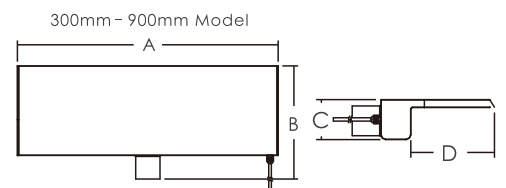

Product Information and Dimensions:

Code (LED)	Model (LED)	Code	Model	A(mm)	B(mm)	C(mm)	D(mm)	Remark
88480501	PBS300-25(L)	88485501	PBS300-25	306	152	76	39	12V DC 4W
88480502	PBS300-150(L)	88485502	PBS300-150		277		164	
88480511	PBS600-25(L)	88485511	PBS600-25	606	152	76	39	12V DC 8W
88480512	PBS600-150(L)	88485512	PBS600-150		277		164	
88480521	PBS900-25(L)	88485521	PBS900-25	906	152	76	39	12V DC 12W
88480522	PBS900-150(L)	88485522	PBS900-150		277		164