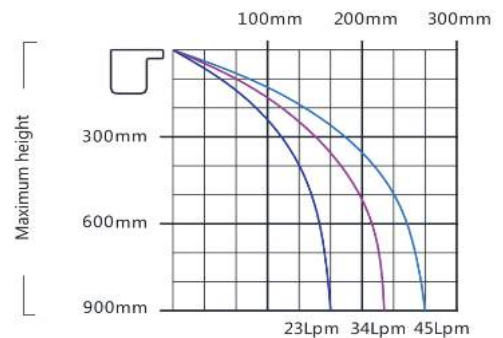

Water Descent LED Control Box PB SERIES

LED Water Descent Control Box

Instead of using fiber optics, the LED strip is built into the unit placing the light source as close as possible to the waterfall. This design creates a wonderful illumination to the water falling into the pool.

10 pre-programmed LED lighting effects allow you to create the best luminous water features in your hands.

5 different models available for different water effects:

1. PB Series: Sheet of water with standard trajectory.
2. PBA Series: Sheet of water with arc trajectory.
3. PBS Series: Sheet of water with sheer trajectory.
4. RA Series: Rain fall effect with arc trajectory.
5. RS Series: Rain fall effect with sheer trajectory.

Production information

Code: 08080035

Model: WTD-CB

Input power: 220V AC±15%; 50/60Hz

Output power: 12V DC: 60W

With remote controller

PB Series

This model provides an excellent water effect with a fine sheet of water falling like a mountain spring waterfall

Product Information and Dimensions:

Code (LED)	Model (LED)	Code	Model	A(mm)	B(mm)	C(mm)	D(mm)	Remark
88480101	PB300-25(L)	88485001	PB300-25	306	138	76	25	12V DC 4W
88480102	PB300-150(L)	88485002	PB300-150		263		150	
88480111	PB600-25(L)	88485011	PB600-25	606	138	76	25	12V DC 8W
88480112	PB600-150(L)	88485012	PB600-150		263		150	
88480121	PB900-25(L)	88485021	PB900-25	906	138	76	25	12V DC 12W
88480122	PB900-150(L)	88485022	PB900-150		263		150	
88480131	PB1200-25(L)	88485031	PB1200-25	1206	138	76	25	12V DC 17W
88480132	PB1200-150(L)	88485032	PB1200-150		263		150	

NOTE 1 : This chart corresponds to the water descent with length 300 mm. For a length of 600 mm, the flow rate required is the double, for 900 mm, three times and for 1200 mm four times.