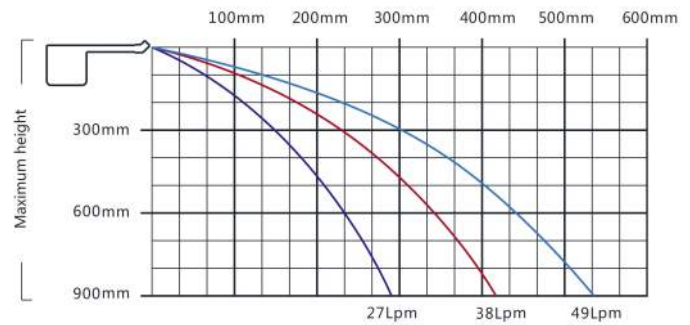

Water Descent RA SERIES RS SERIES

RA Series

Water Descent Rainfall Arc adds character and style to your pool. The water rain projects up from the unit at an angle 45° and then naturally arcs and falls to the water surface.

Product Information and Dimensions:

Code (LED)	Model (LED)	Code	Model	A(mm)	B(mm)	C(mm)	D(mm)	Remark
88480201	RA300-25(L)	88485201	RA300-25	306	159	85	46	12V DC 4W
88480202	RA300-150(L)	88485202	RA300-150	306	284		171	
88480211	RA600-25(L)	88485211	RA600-25	606	159	85	46	12V DC 8W
88480212	RA600-150(L)	88485212	RA600-150	606	284		171	
88480221	RA900-25(L)	88485221	RA900-25	906	159	85	46	12V DC 12W
88480222	RA900-150(L)	88485222	RA900-150	906	284		171