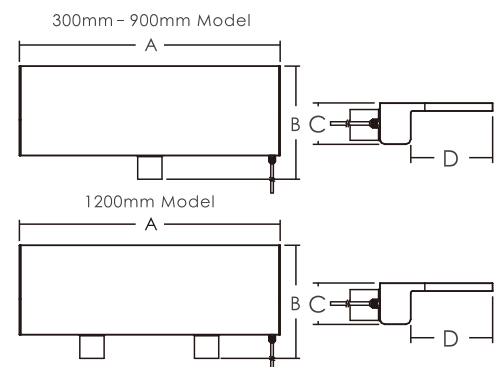

Product Information and Dimensions:

Code (LED)	Model (LED)	Code	Model	A(mm)	B(mm)	C(mm)	D(mm)	Remark
88480101	PB300-25(L)	88485001	PB300-25	306	138	76	25	12V DC 4W
88480102	PB300-150(L)	88485002	PB300-150		263		150	
88480111	PB600-25(L)	88485011	PB600-25	606	138	76	25	12V DC 8W
88480112	PB600-150(L)	88485012	PB600-150		263		150	
88480121	PB900-25(L)	88485021	PB900-25	906	138	76	25	12V DC 12W
88480122	PB900-150(L)	88485022	PB900-150		263		150	
88480131	PB1200-25(L)	88485031	PB1200-25	1206	138	76	25	12V DC 17W
88480132	PB1200-150(L)	88485032	PB1200-150		263		150	

NOTE 1 : This chart corresponds to the water descent with length 300 mm. For a length of 600 mm, the flow rate required is the double, for 900 mm, three times and for 1200 mm four times.

Water Descent PBA SERIES PBS SERIES