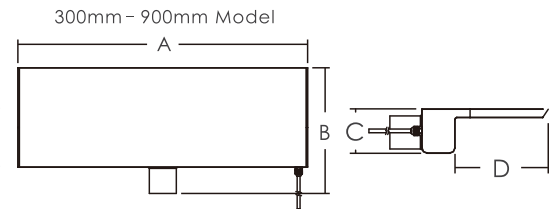

Product Information and Dimensions:

Code (LED)	Model (LED)	Code	Model	A(mm)	B(mm)	C(mm)	D(mm)	Remark
88480401	PBA300-25(L)	88485401	PBA300-25	306	152	76	39	12V DC 4W
88480402	PBA300-150(L)	88485402	PBA300-150		277		164	
88480411	PBA600-25(L)	88485411	PBA600-25	606	152	76	39	12V DC 8W
88480412	PBA600-150(L)	88485412	PBA600-150		277		164	
88480421	PBA900-25(L)	88485421	PBA900-25	906	152	76	39	12V DC 12W
88480422	PBA900-150(L)	88485422	PBA900-150		277		164