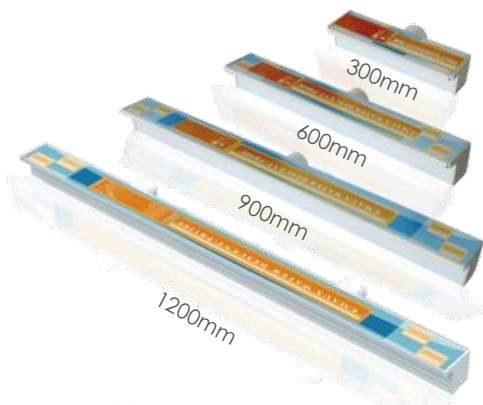

WATER DESCENT

VIBRANT COLORFUL WATERFALL

Five models for different water effects

LED Strip Power

12V DC

Remote Control

10 Lighting Patterns

Widths

25/150 mm

Lengths

300/600/900/1200mm

Make your pool alive!

Water Descent is one of the most beautiful ornamental features for your pool or spa.

Creating a water movement in your pool, it may be adjusted from a peaceful sheet of water falling into the pool, to a relaxing water massage for your back, adding elegance and style to your pool.

Available in five different models, you can enjoy different water effects and trajectories, from our standard water fall, to rain sheer or arc trajectory.

With the optional RGB LED strip, the unit provides you vibrant colorful waterfall which adds visual interest and soothing sound of flowing water to your landscape.

Features

1. Available in two different widths: 25 mm and 150 mm, they are suitable for different wall sizes.
2. Four different lengths: 300 mm, 600 mm, 900 mm and 1200mm .
3. LED strip is powered by external 12V DC, which is safe and reliable.
4. The LEDs can be operated through panel or remote control and 10 lighting patterns are available.
5. Multiple water descents can share the same controller for synchronized color effects