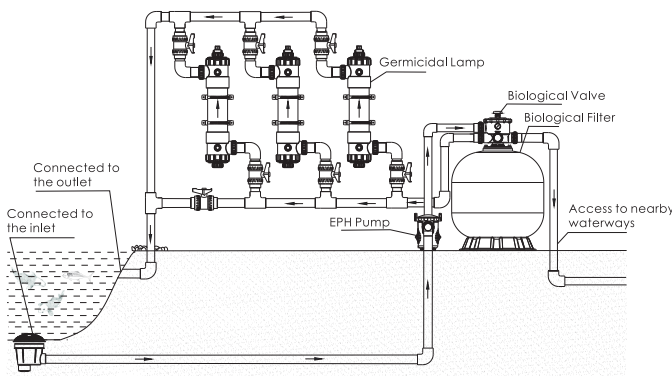

### About Biological Filtration

Biological filtration takes place when the beneficial bacteria breed inside the special filtration media in the tank. These bacteria efficiently convert the ammonia to nitrites, and then to less harmful nitrates.

### About Physical Filtration

When water passes through the filter tank, large particles are trapped by the biological filter media. The small particles are also blocked by the linked biological filter media. After certain period of time, those particles accumulate and the pressure inside the tank increases. The particles can be cleared and the pressure released by backwashing the tank.

### Typical Installation

### Product Information and Dimensions:

Emaux Bio-ring media is included with each filter

Code	Model	Pond Volume(m <sup>3</sup> )	Valve Connection	Max Flow Rate	Biological media(kg)	A mm	B mm	C mm	D mm
88015966	LF700	30	2.5" / 75mm	230lpm 14m <sup>3</sup> /h	30	1126	1030	933	723
88015967	LF800	40	2.5" / 75mm	300lpm 18m <sup>3</sup> /h	45	1234	1155	1058	800
88015968	LF900	50	2.5" / 75mm	350lpm 21m <sup>3</sup> /h	60	1334	1242	1145	900