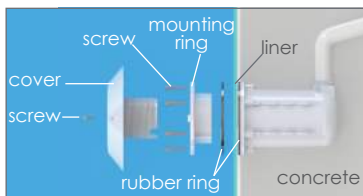

Durable ABS structure

 **Emaux**
water technology

Pool & Spa Equipments

www.emauxgroup.com

E-Lumen Compact Light comes with the resin-filled LED panel. Its efficient use of energy offers great illumination at a low power consumption. The E-Lumen Compact is available in two models: the nicheless version is designed for fiberglass or steel panel pools, while the niche version is suitable for concrete pool installation.

Technology & Features:

1. 100% waterproof resin-filled LED panel
2. Concrete, vinyl and fiberglass pool compatible
3. Durable ABS body with high quality polycarbonate lens
4. IP 68 Waterproof Standard

Installation:

1) NICHE VERSION

a) Concrete Pool

b) Concrete Pool with Liner

2) NICHELESS VERSION

a) Fiberglass Pool

b) Steel Panel Pool with Liner

Dimensions:

Product Specifications: