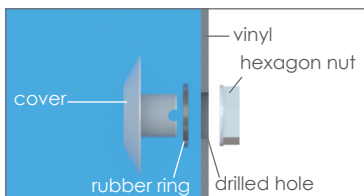

Technology & Features:

1. 100% waterproof resin-filled LED panel
2. Concrete, vinyl and fiberglass pool compatible
3. Durable ABS body with high quality polycarbonate lens
4. IP 68 Waterproof Standard

Installation:

1) NICHE VERSION

a) Concrete Pool

b) Concrete Pool with Liner

2) NICHELESS VERSION

a) Fiberglass Pool

b) Steel Panel Pool with Liner

Dimensions:

Product Specifications: