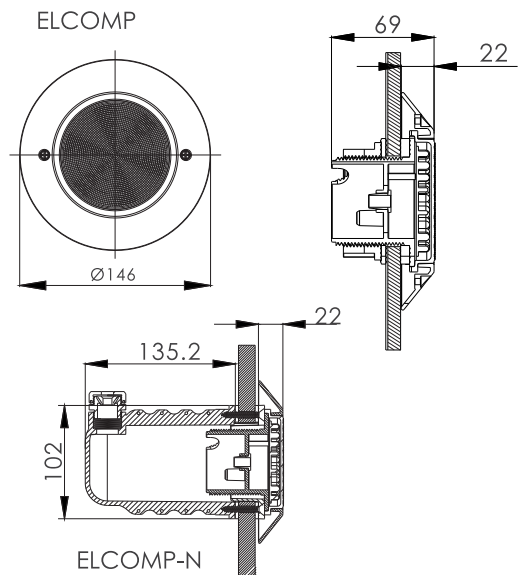

1) NICHE VERSION

a) Concrete Pool

b) Concrete Pool with Liner

2) NICHELESS VERSION

a) Fiberglass Pool

b) Steel Panel Pool with Liner

Dimensions:

Product Specifications:

Code	Model No.	Description	Watt/Voltage	Illuminance (lux)	Remarks
88048379	EL-COMP-N	Plastic Light with Housing, 99 LEDs RGB	10W/12V	90	RGB
88048380	EL-COMP-N	Plastic Light with Housing, 99 LEDs Cool White	10W/12V	200	Cool White
88048381	EL-COMP-N	Plastic Light with Housing, 99 LEDs Warm White	10W/12V	212	Warm White
88048382	EL-COMP-N	Plastic Light with Housing, 99 LEDs Single Blue	10W/12V	20	Single Blue
88048479	EL-COMP	Plastic Light Nicheless, 99 LEDs RGB	10W/12V	90	RGB
88048480	EL-COMP	Plastic Light Nicheless, 99 LEDs Cool White	10W/12V	200	Cool White
88048481	EL-COMP	Plastic Light Nicheless, 99 LEDs Warm White	10W/12V	212	Warm White
88048482	EL-COMP	Plastic Light Nicheless, 99 LEDs Single Blue	10W/12V	20	Single Blue