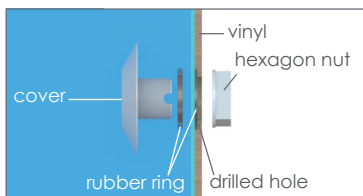

Technology & Features:

1. 100% waterproof resin-filled LED panel
2. Concrete, vinyl and fiberglass pool compatible
3. Durable ABS body with high quality polycarbonate lens
4. IP 68 Waterproof Standard

Installation:

1) NICHE VERSION

a) Concrete Pool

b) Concrete Pool with Liner

2) NICHELESS VERSION

a) Fiberglass Pool

b) Steel Panel Pool with Liner

Dimensions:

Product Specifications: