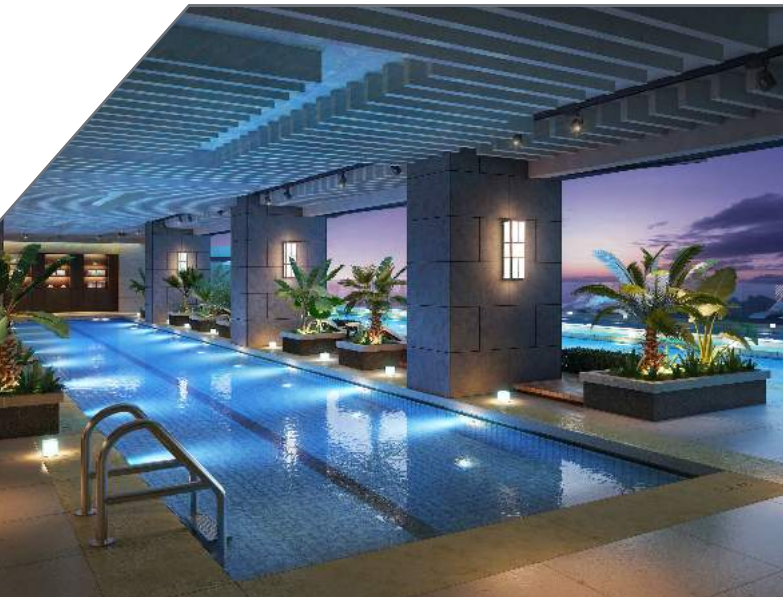

E-Lumen Compact Light

RESIN-FILLED LED 100% WATER PROOF

For oncrete, vinyl and fiberglass pools

Waterproof Standard

IP68

Setting options

Niche / Nicheless

Material

Durable ABS structure

 **Emaux**
water technology

Pool & Spa Equipments

www.emauxgroup.com

E-Lumen Compact Light comes with the resin-filled LED panel. Its efficient use of energy offers great illumination at a low power consumption. The E-Lumen Compact is available in two models: the nicheless version is designed for fiberglass or steel panel pools, while the niche version is suitable for concrete pool installation.

Technology & Features:

1. 100% waterproof resin-filled LED panel
2. Concrete, vinyl and fiberglass pool compatible
3. Durable ABS body with high quality polycarbonate lens
4. IP 68 Waterproof Standard

Installation: