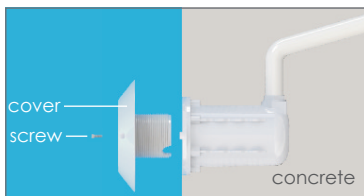

Installation:

1) NICHE VERSION

a) Concrete Pool