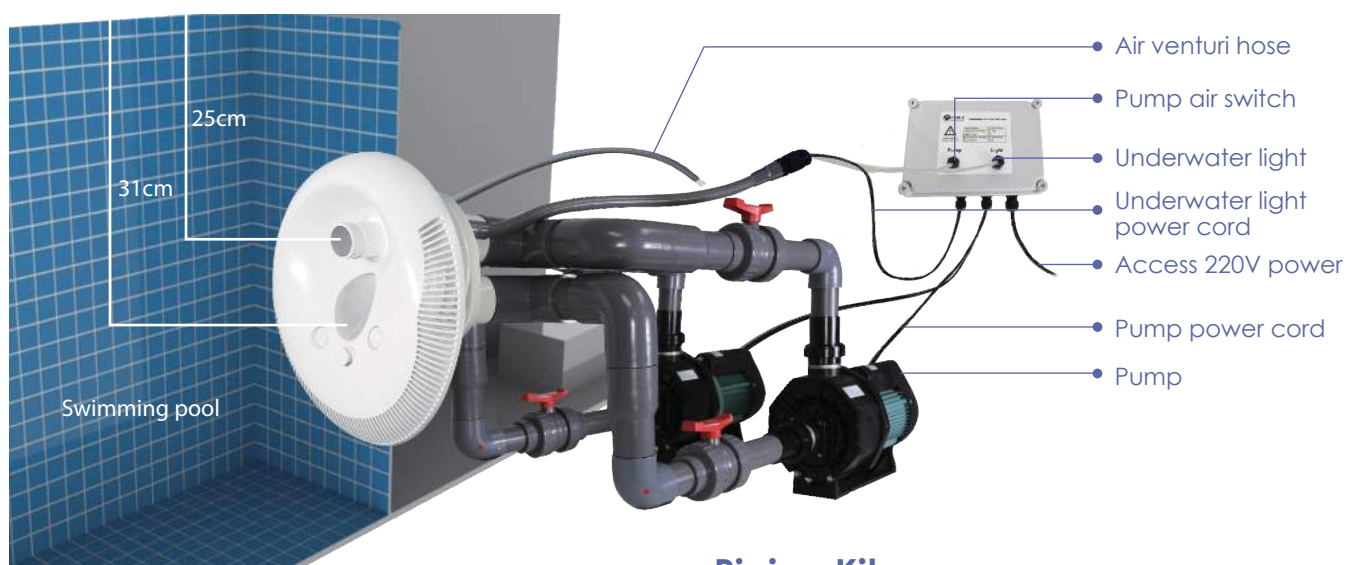

Underwater on/off Switch

Adjustable Nozzle and LED Light

Product Features

1. Powerful counter current.
2. Product can be used as a single or double jet system with one or two pumps.
3. Counter current face plate with LED Light.
4. All controls are on the face plate and can be operated in perfect safety while you are in the water.
5. Adjust the valve to control the bubble effect.
6. Water flow direction can be changed through the adjustable nozzle.

Installation:

1. Setting with one pump

Piping Kit

Code	Description
08030109	Piping Kit for AFS40 & AFS55 pump
08030108	Piping Kit for 1 x SR30 pump

2. Setting with two pumps

Piping Kit

Code	Description
08030107	Piping Kit for 2 x SR30 pump

Various Accessories for Countercurrent Jet

Pump

SR Series Pump

1. Class insulation: 130(B)
2. IPX5 Waterproof standard
3. Built-in thermal protection
4. Overload protection

AFS Series Pump

1. Class insulation: 155(F)
2. IPX5 Waterproof standard
3. Built-in thermal protection
4. Low noise Level

Control Box

Countercurrent Jet Control Box (220V/380V)

Main Power input	Pump Power output	Lighting Power output
AC 220V/50Hz	AC 220V/50Hz, 4.4kW	AC12V, 1W
AC 380V/50Hz	AC 380V/50Hz, 4.4kW	AC12V, 1W

LED Light RGB/White