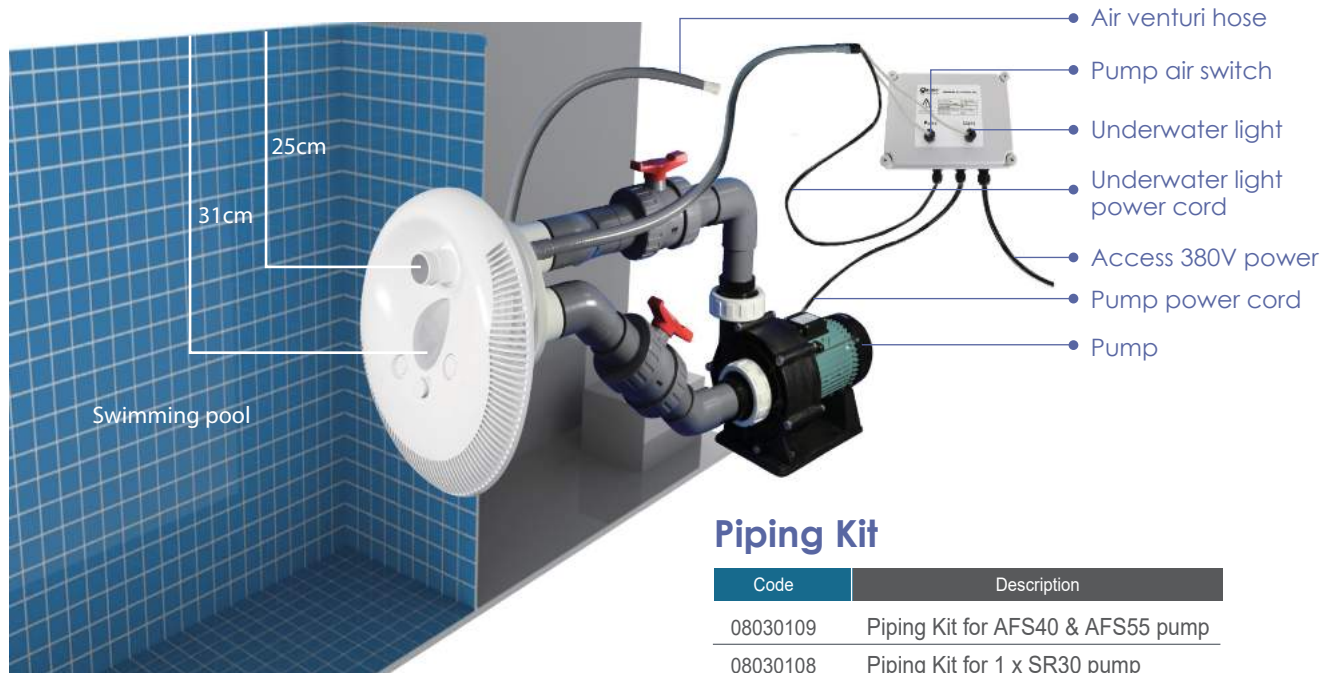

Underwater on/off Switch

Adjustable Nozzle and LED Light

Product Features

1. Powerful counter current.
2. Product can be used as a single or double jet system with one or two pumps.
3. Counter current face plate with LED Light.
4. All controls are on the face plate and can be operated in perfect safety while you are in the water.
5. Adjust the valve to control the bubble effect.
6. Water flow direction can be changed through the adjustable nozzle.

RGB Color Water Light

LED White Water Light

Product Dimensions

Durable ABS Structure

Technical Information

Water Pump Selection	Qmax		Hmax meter	V/Hz	Power	
	m³/h	l/min			kW	Horsepower
AFS40 pump x 1	75	1300	13	380/50	3.00	4.0
AFS55 pump x 1	90	1500	17.5	380/50	4.00	5.5
SR30 pump x 1	28	480	20	220/50	2.18	3.0
SR30 pump x 2	50	850	25	220/50	2 x 2.18	2 x 3.0

Installation:

1. Setting with one pump

Piping Kit

Code	Description
08030109	Piping Kit for AFS40 & AFS55 pump
08030108	Piping Kit for 1 x SR30 pump

2. Setting with two pumps

Piping Kit

Code	Description
08030107	Piping Kit for 2 x SR30 pump

Various Accessories for Countercurrent Jet

Pump

SR Series Pump

1. Class insulation: 130(B)
2. IPX5 Waterproof standard
3. Built-in thermal protection
4. Overload protection

AFS Series Pump

1. Class insulation: 155(F)
2. IPX5 Waterproof standard
3. Built-in thermal protection
4. Low noise Level