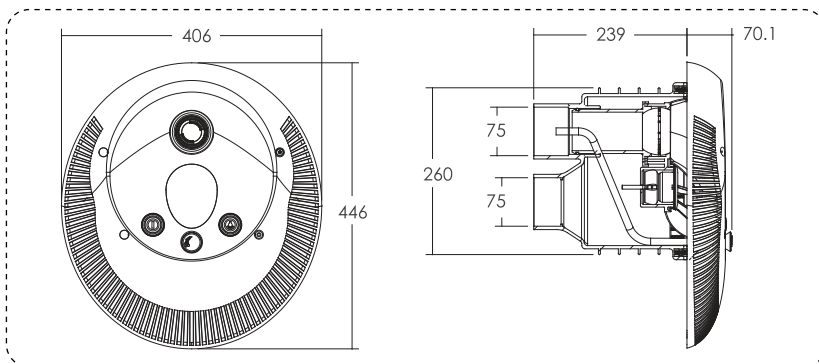

Underwater on/off Switch

Adjustable Nozzle and LED Light

Product Features

1. Powerful counter current.
2. Product can be used as a single or double jet system with one or two pumps.
3. Counter current face plate with LED Light.
4. All controls are on the face plate and can be operated in perfect safety while you are in the water.
5. Adjust the valve to control the bubble effect.
6. Water flow direction can be changed through the adjustable nozzle.

RGB Color Water Light

LED White Water Light

Product Dimensions

Durable ABS Structure

Technical Information

Water Pump Selection	Qmax		Hmax meter	V/Hz	Power	
	m³/h	l/min			kW	Horsepower
AFS40 pump x 1	75	1300	13	380/50	3.00	4.0
AFS55 pump x 1	90	1500	17.5	380/50	4.00	5.5
SR30 pump x 1	28	480	20	220/50	2.18	3.0
SR30 pump x 2	50	850	25	220/50	2 x 2.18	2 x 3.0