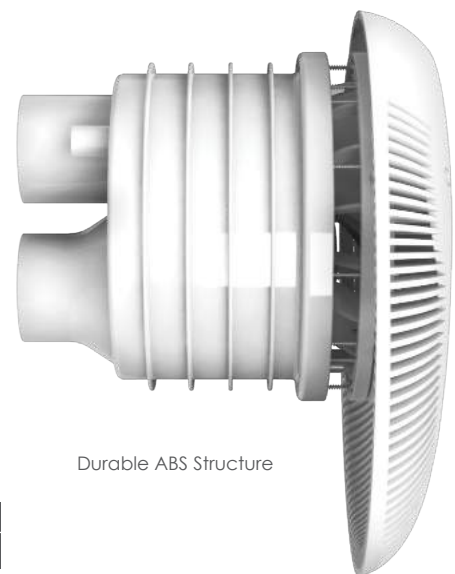

Countercurrent Jet

ENDLESS NO-LAP SWIMMING TRAINING

For small size training pools

Countercurrent Jet

Decent Swim for swimmers at all levels

Perfect for small pools where space is limited. Excellent for fitness training, underwater massage, endless no-lap swimming and unnecessary tumble turns.

Underwater on/off Switch

Adjustable Nozzle and LED Light

Product Features

1. Powerful counter current.
2. Product can be used as a single or double jet system with one or two pumps.
3. Counter current face plate with LED Light.
4. All controls are on the face plate and can be operated in perfect safety while you are in the water.
5. Adjust the valve to control the bubble effect.
6. Water flow direction can be changed through the adjustable nozzle.

RGB Color Water Light

LED White Water Light

Product Dimensions

Durable ABS Structure

Technical Information

Water Pump Selection	Qmax		Hmax meter	V/Hz	Power	
	m³/h	l/min			kW	Horsepower
AFS40 pump x 1	75	1300	13	380/50	3.00	4.0
AFS55 pump x 1	90	1500	17.5	380/50	4.00	5.5
SR30 pump x 1	28	480	20	220/50	2.18	3.0
SR30 pump x 2	50	850	25	220/50	2 x 2.18	2 x 3.0

Various Accessories for Countercurrent Jet

Pump

SR Series Pump

1. Class insulation: 130(B)
2. IPX5 Waterproof standard
3. Built-in thermal protection
4. Overload protection

AFS Series Pump

1. Class insulation: 155(F)
2. IPX5 Waterproof standard
3. Built-in thermal protection
4. Low noise Level