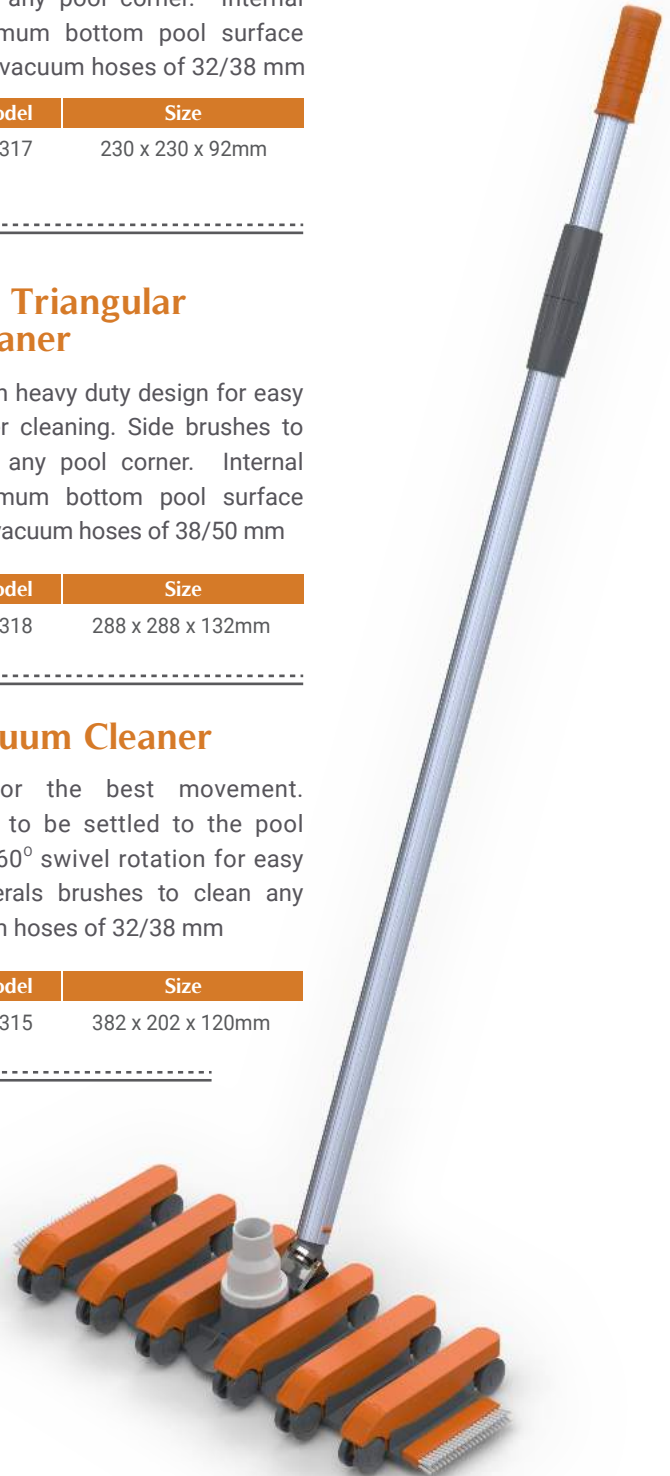

Code	Model	Size
9101308	CE317	230 x 230 x 92mm

Professional Triangular Vacuum Cleaner

360° swivel rotation heavy duty design for easy handling and faster cleaning. Side brushes to access and clean any pool corner. Internal weighted for optimum bottom pool surface displacement. Fits vacuum hoses of 38/50 mm

Code	Model	Size
9101309	CE318	288 x 288 x 132mm

Flexible Vacuum Cleaner

Rotary wheels for the best movement. Uniform weighted to be settled to the pool bottom surface. 360° swivel rotation for easy displacement. Lateral brushes to clean any corner. Fits vacuum hoses of 32/38 mm

Code	Model	Size
9101306	CE315	382 x 202 x 120mm

Professional Vacuum Cleaner

Designed for pool professionals to achieve the best cleaning performance. Largest bottom suction surface, heavy weighted with double directional wheels, 360° swivel, lateral brushes, a big heavy duty vacuum cleaner with handy movement.

Code	Model	Size
9101307	CE316	517 x 202 x 130mm

 **Emaux**
water technology

Pool & Spa Equipment

Tech Brush

High design & heavy-duty materials. Proper brushing with strong bristles. Standard clip attachment for any telescopic pole.