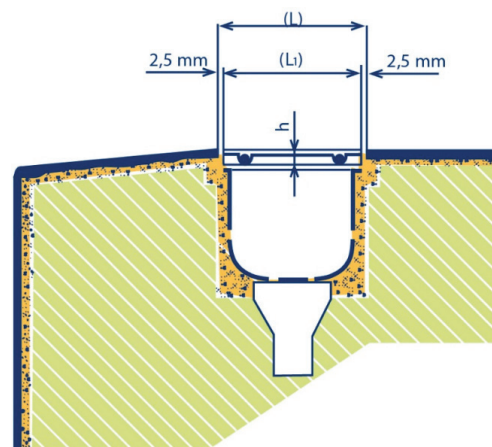

MODEL: End piece

Description: End piece kit for parallel grating corners with Stainless Steel support

Material: PP

Protection UV: YES

Reversibility: One side assembly

Units per meter:

Add to code	RAL	SAMPLE
-37258	7012	
CL90	1015	
CL109	8002	
CL60	5003	
CL108	5024	

* More colors on request

INSTALLATION KIT

DIMENSIONS

CODE	L	L1	h	Drain flow
16064	200 mm	195 mm	24 mm	
16065	250 mm	245 mm	24 mm	
16066	300 mm	295 mm	24 mm	
16067	350 mm	345 mm	24 mm	

CHANNEL WIDTH AND HEIGHT