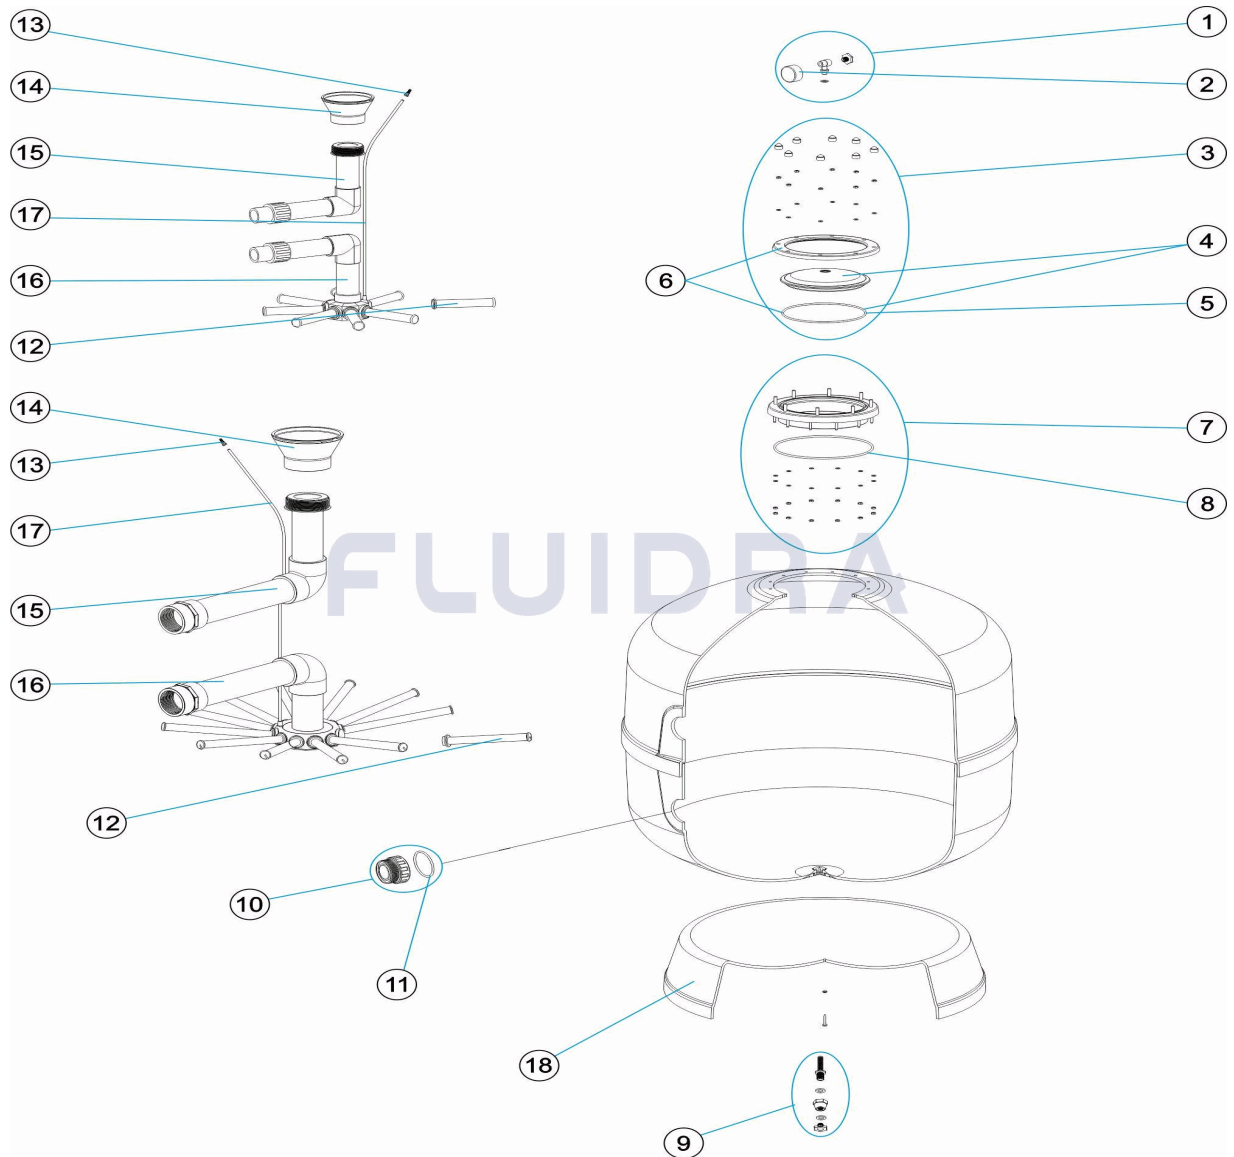

PARTS BREAKDOWN

REV.: 3
DATE: 03/04/2017
SHEET: 1/3

855

CODE 41190, 41191, 41192, 41193, 41195, 41197

DESCRIPTION: POLIREVA FILTERS

ENGLISH

POS	CODE	DESCRIPTION	QUANTITY	POS	CODE	DESCRIPTION	QUANTITY
1	4404180404	COMPLETE PRESSURE GAUGE UNIT		12	* 4404290109	COLLECTOR ARM 1" 265 M "	
2	4404180405	PRESSURE GAUGE 1/8" 3 KG./C "		13	4404040108	AIR PURGE	
3	4404303002	SET LID		14	* 4404301004	DIFFUSER CONE D. 50	
4	4404160847	FILTER LID D. 220 BLACK		14	* 4404300910	DIFFUSER CONE D. 63	
5	4404260106	VALVE TOP RING FIXING GASKET		15	* 4404010135	DIFFUSER ASSEMBLY ASTER D. 350	
6	4404260105	1 1/2" VALVE TOP FIXING RIN "		15	* 4404010136	DIFFUSER ASSEMBLY ASTER D. 450	
7	4404160809	20-SCREW NECK RING		15	* 4404010118	DIFFUSER ASSEMBLY D. 500	
8	4404020116	O' RING 255X4		15	* 4404010119	DIFFUSER ASSEMBLY D. 600	
9	4404010108	WATER PURGE 3/8"		15	* 4404010120	DIFFUSER ASSEMBLY D. 750	
10	* 4404040103	FITTING 1 1/2" + O'RIN "		15	* 4404010121	DIFFUSER ASSEMBLY D. 900	
10	* 4404040112	2" OUTLET FITTING + O'RIN "		16	* 4404010131	MANIFOLD ASSEMBLY D. 350	
11	4404040115	O' RING D. 60X8		16	* 4404010132	MANIFOLD ASSEMBLY D. 450	
12	* 4404300917	MANIFOLD ARM 1" 110 M "		16	* 4404010114	MANIFOLD ASSEMBLY D. 500	

* SEE OBSERVATIONS SHEET

PARTS BREAKDOWN

REV.: 3
DATE: 03/04/2017
SHEET: 2/3

855

CODE **41190, 41191, 41192, 41193, 41195, 41197**

DESCRIPTION: **POLIREVA FILTERS**

12	* 4404300915	MANIFOLD ARM 1" 175 M "	16	* 4404010115	MANIFOLD ASSEMBLY D. 600
12	* 4404300916	MANIFOLD ARM 1" 225 M "	16	* 4404010116	MANIFOLD ASSEMBLY D. 750
16	* 4404010117	MANIFOLD ASSEMBLY D. 900	18	* 4404010134	FILTER BASE
17	4404301003	AIR PURGE + PIPE L=670	18	* 4404010113	FILTER BASE D. 600
18	* 4404010040	FILTER BASE D. 350	18	* 4404300924	FILTER BASE D. 750
18	* 4404010088	FILTER BASE D. 450	18	* 4404010240	FILTER BASE D. 900