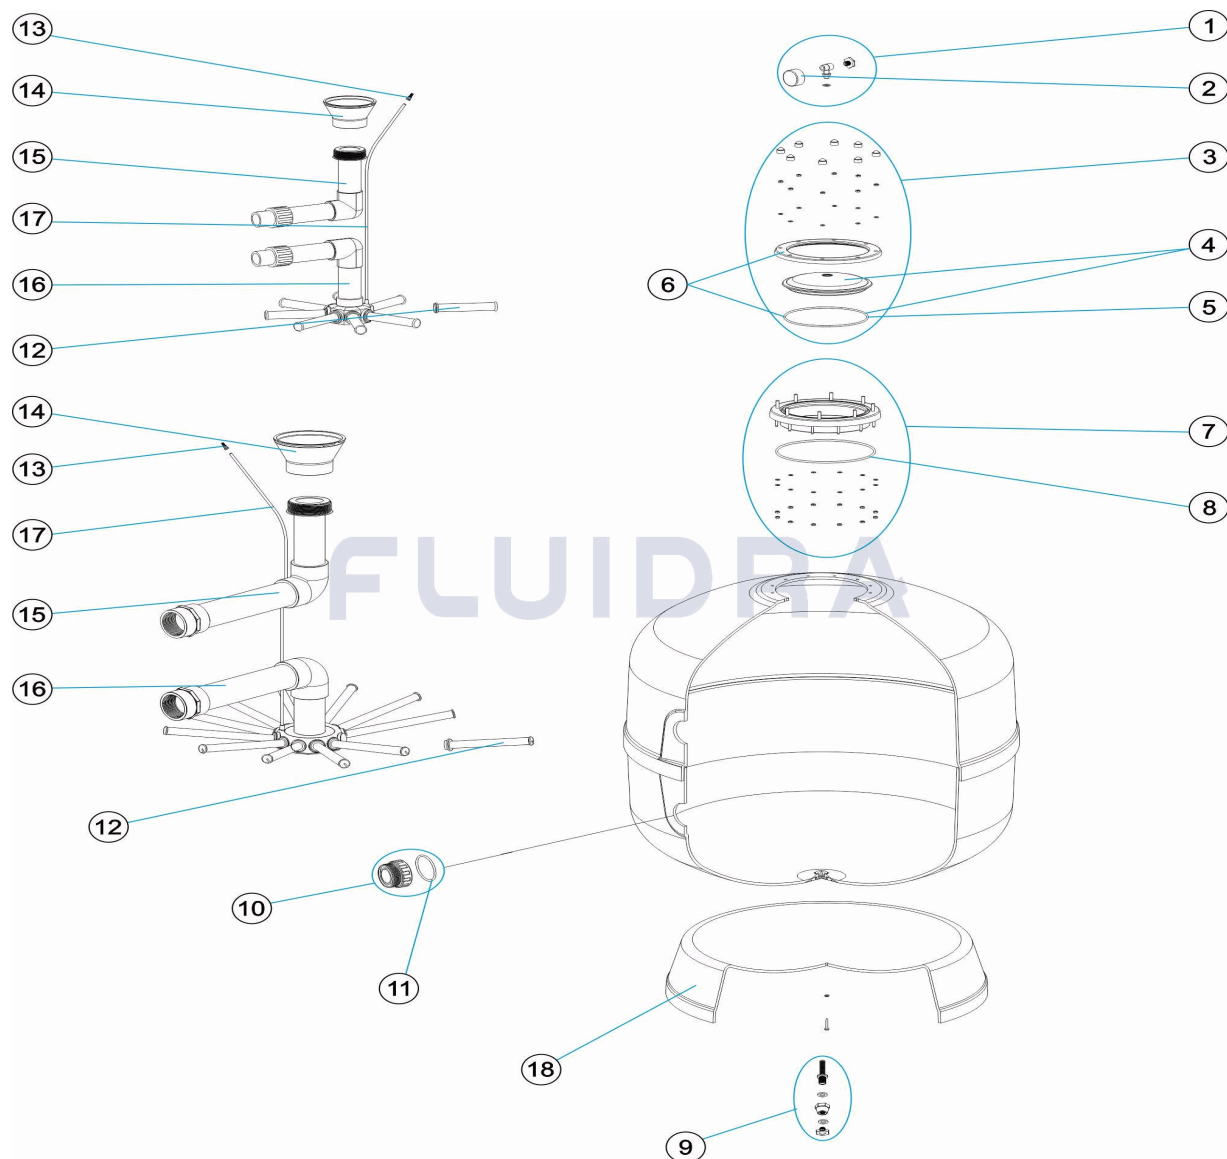

CODICE **41190, 41191, 41192, 41193, 41195, 41197**

DESCRIZIONE: **FILTRI POLIREVA**

ITALIANO

POS	CODICE	DESCRIZIONE	QUANTITA'	POS	CODICE	DESCRIZIONE	QUANTITA'
1	4404180404	MANOMETRO COMPLETO		12	* 4404290109	CANDELOTTO 1" 265 M/M "	
2	4404180405	MANOMETRO 1/8" 3 KG./C "		13	4404040108	SFIATO ARIA	
3	4404303002	GRUPPO COPERCHIO		14	* 4404301004	CONO DIFFUSORE D. 50	
4	4404160847	COPERCHIO FILTRO D. 220 NERO		14	* 4404300910	CONO DIFFUSORE D. 63	
5	4404260106	GUARNIZIONE FLANGIA FISSAGGIO VALVOL		15	* 4404010135	RACCORDO DIFFUSORE ASTER D. 350	
6	4404260105	FLANGIA FISSAGGIO VALVOLE TOP 1 1/2"		15	* 4404010136	RACCORDO DIFFUSORE ASTER D. 450	
7	4404160809	ANELLO COLLO 20 VITI		15	* 4404010118	RACCORDO DIFFUSORE D. 500	
8	4404020116	O-RING 255X4		15	* 4404010119	RACCORDO DIFFUSORE D. 600	
9	4404010108	SCARICO ACQUA 3/8"		15	* 4404010120	RACCORDO DIFFUSORE D. 750	
10	* 4404040103	RACCORDO 1 1/2" + O-RIN "		15	* 4404010121	RACCORDO DIFFUSORE D. 900	
10	* 4404040112	RACCORDO USCITA 2" + O-RING		16	* 4404010131	KIT COLLETTORE D. 350	
11	4404040115	O-RING D 60X8		16	* 4404010132	KIT COLLETTORE D. 450	
12	* 4404300917	CANDELOTTO COLLETTORE 1" 110 M "		16	* 4404010114	KIT COLLETTORE D. 500