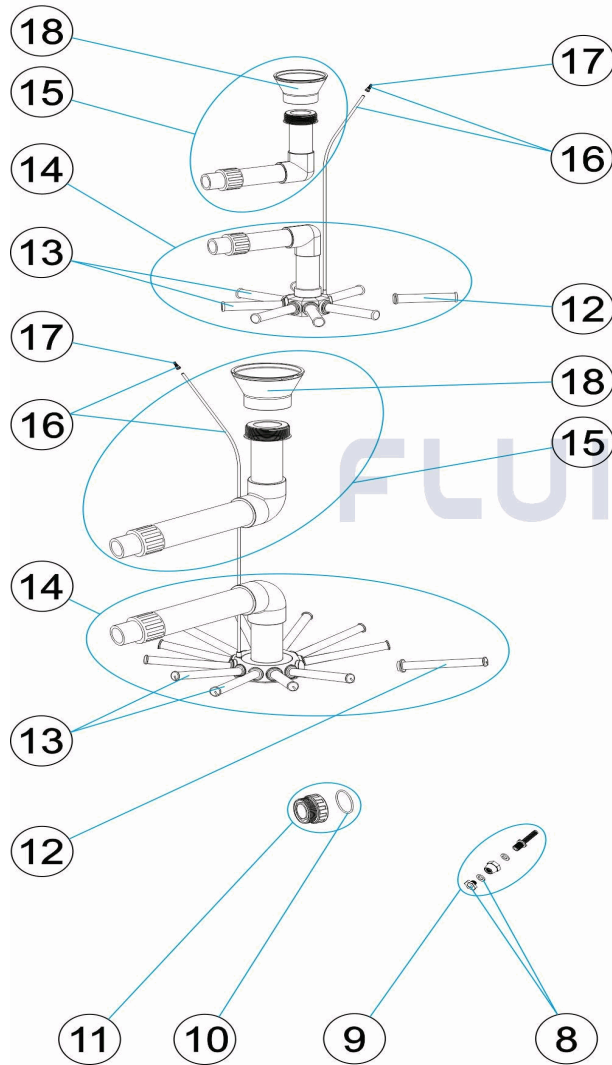

CODE **00497, 00498, 00499, 00500, 19781, 21071, 28479, 32706**

DESCRIPTION: **ASTER FILTERS**

**ENGLISH**

POS	CODE	DESCRIPTION	QUANTITY	POS	CODE	DESCRIPTION	QUANTITY
1	4404010103	PRESSURE GAUGE 1/8" 3 KG./C "		10	4404040115	O' RING D. 60X8	
2	* 4404020041	PRESSURE GAUGE UNIT 1/8'		11	* 4404040103	FITTING 1 1/2" + O' RIN "	
2	* 4404190101	PRESSURE GAUGE UNIT 1/8'		11	* 4404040112	2" OUTLET FITTING + O' RIN "	
3	* 4404020040	QUICK CLOSING LID UNIT		12	* 4404300917	MANIFOLD ARM 1" 110 M "	
3	* 4404020102	QUICK CLOSING LID UNIT		12	* 4404300915	MANIFOLD ARM 1" 175 M "	
4	4404020111	LID GASKET		12	* 4404300916	MANIFOLD ARM 1" 225 M "	
5	4404020108	LID RING UNIT		13	* 4404010025	MANIFOLD ARM ASSEMBLY D. 400	
6	4404020116	O' RING 255X4		13	* 4404010026	MANIFOLD ARM ASSEMBLY	
7	* 4404040096	FILTER BASE D. 350		13	* 4404010028	MANIFOLD ARM ASSEMBLY D. 650	
7	* 4404010088	FILTER BASE D. 450		14	* 4404010131	MANIFOLD ASSEMBLY D. 350	
7	* 4404010112	FILTER BASE D. 500		14	* 4404010132	MANIFOLD ASSEMBLY D. 450	
7	* 4404010113	FILTER BASE D. 600		14	* 4404010114	MANIFOLD ASSEMBLY D. 500	
7	* 4404300924	FILTER BASE D. 750		14	* 4404040097	MANIFOLD ASSEMBLY D. 550	