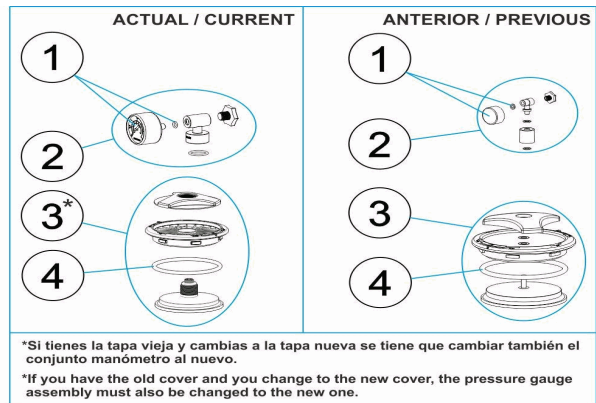

CODE **00497, 00498, 00499, 00500, 19781, 21071, 28479, 32706**

DESCRIPTION: **ASTER FILTERS**

ENGLISH

POS	CODE	DESCRIPTION	QUANTITY	POS	CODE	DESCRIPTION	QUANTITY
1	4404010103	PRESSURE GAUGE 1/8" 3 KG./C "		10	4404040115	O' RING D. 60X8	
2	* 4404020041	PRESSURE GAUGE UNIT 1/8'		11	* 4404040103	FITTING 1 1/2" + O' RIN "	
2	* 4404190101	PRESSURE GAUGE UNIT 1/8'		11	* 4404040112	2" OUTLET FITTING + O' RIN "	
3	* 4404020040	QUICK CLOSING LID UNIT		12	* 4404300917	MANIFOLD ARM 1" 110 M "	
3	* 4404020102	QUICK CLOSING LID UNIT		12	* 4404300915	MANIFOLD ARM 1" 175 M "	
4	4404020111	LID GASKET		12	* 4404300916	MANIFOLD ARM 1" 225 M "	
5	4404020108	LID RING UNIT		13	* 4404010025	MANIFOLD ARM ASSEMBLY D. 400	
6	4404020116	O' RING 255X4		13	* 4404010026	MANIFOLD ARM ASSEMBLY	
7	* 4404040096	FILTER BASE D. 350		13	* 4404010028	MANIFOLD ARM ASSEMBLY D. 650	
7	* 4404010088	FILTER BASE D. 450		14	* 4404010131	MANIFOLD ASSEMBLY D. 350	
7	* 4404010112	FILTER BASE D. 500		14	* 4404010132	MANIFOLD ASSEMBLY D. 450	
7	* 4404010113	FILTER BASE D. 600		14	* 4404010114	MANIFOLD ASSEMBLY D. 500	
7	* 4404300924	FILTER BASE D. 750		14	* 4404040097	MANIFOLD ASSEMBLY D. 550