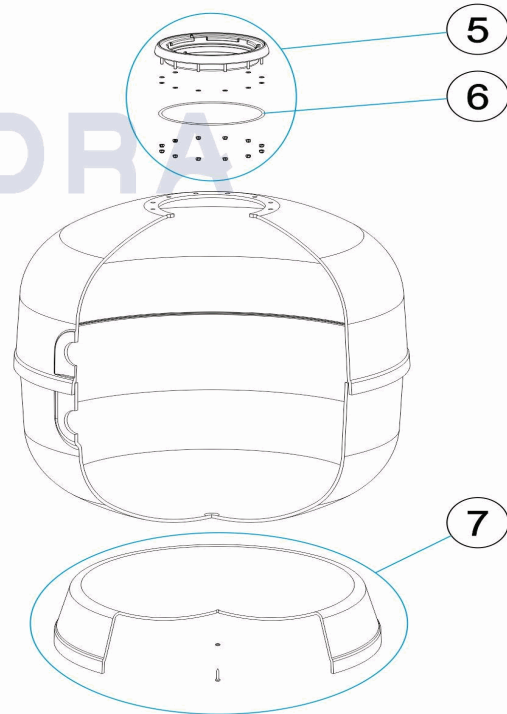

CODE **00497, 00498, 00499, 00500, 19781, 21071, 28479, 32706**

DESCRIPTION: **ASTER FILTERS**

**ENGLISH**

POS	CODE	DESCRIPTION	QUANTITY	POS	CODE	DESCRIPTION	QUANTITY
1	4404010103	PRESSURE GAUGE 1/8" 3 KG./C "		10	4404040115	O' RING D. 60X8	
2	* 4404020041	PRESSURE GAUGE UNIT 1/8'		11	* 4404040103	FITTING 1 1/2" + O' RIN "	
2	* 4404190101	PRESSURE GAUGE UNIT 1/8'		11	* 4404040112	2" OUTLET FITTING + O' RIN "	
3	* 4404020040	QUICK CLOSING LID UNIT		12	* 4404300917	MANIFOLD ARM 1" 110 M "	
3	* 4404020102	QUICK CLOSING LID UNIT		12	* 4404300915	MANIFOLD ARM 1" 175 M "	
4	4404020111	LID GASKET		12	* 4404300916	MANIFOLD ARM 1" 225 M "	
5	4404020108	LID RING UNIT		13	* 4404010025	MANIFOLD ARM ASSEMBLY D. 400	
6	4404020116	O' RING 255X4		13	* 4404010026	MANIFOLD ARM ASSEMBLY	
7	* 4404040096	FILTER BASE D. 350		13	* 4404010028	MANIFOLD ARM ASSEMBLY D. 650	
7	* 4404010088	FILTER BASE D. 450		14	* 4404010131	MANIFOLD ASSEMBLY D. 350	
7	* 4404010112	FILTER BASE D. 500		14	* 4404010132	MANIFOLD ASSEMBLY D. 450	
7	* 4404010113	FILTER BASE D. 600		14	* 4404010114	MANIFOLD ASSEMBLY D. 500	
7	* 4404300924	FILTER BASE D. 750		14	* 4404040097	MANIFOLD ASSEMBLY D. 550	