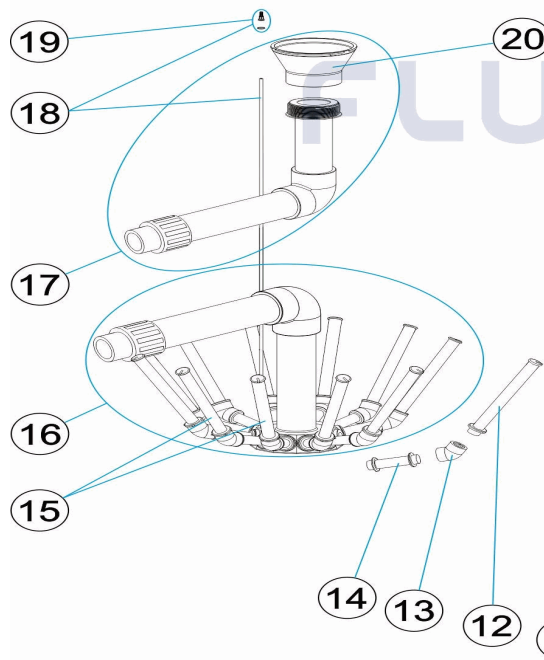

CODE **00488, 00489, 00490, 00491, 28303**

DESCRIPTION: **RAPID-POOL HIGH-PERFORMANCE FILTER 400-500-650-800**

*Si tienes la tapa vieja y cambias a la tapa nueva se tiene que cambiar también el conjunto manómetro al nuevo.
*If you have the old cover and you change to the new cover, the pressure gauge assembly must also be changed to the new one.

ENGLISH

POS	CODE	DESCRIPTION	QUANTITY	POS	CODE	DESCRIPTION	QUANTITY
1	4404010103	PRESSURE GAUGE 1/8" 3 KG./C "		10	4404180114	SAND PURGE 2'	
2	* 4404020041	PRESSURE GAUGE UNIT 1/8'		11	4404020110	WATER PURGE 2 "	
2	* 4404190101	PRESSURE GAUGE UNIT 1/8'		12	* 4404300917	MANIFOLD ARM 1" 110 M "	
3	* 4404020040	QUICK CLOSING LID UNIT		12	* 4404300915	MANIFOLD ARM 1" 175 M "	
3	* 4404020102	QUICK CLOSING LID UNIT		12	* 4404300916	MANIFOLD ARM 1" 225 M "	
4	4404020111	LID GASKET		13	* 4404040152	ELBOW 45° 1"	
5	4404020108	LID RING UNIT		14	* 4404260419	MANIFOLD ARM 1" 100 M "	
6	4404020116	O' RING 255X4		15	* 4404010025	MANIFOLD ARM ASSEMBLY D. 400	
7	* 4404020103	1 1/2' FITTING + CONCAVE GASKET		15	* 4404010026	MANIFOLD ARM ASSEMBLY	
7	* 4404020033	2' FITTING + GASKET		15	* 4404010027	MANIFOLD ARM ASSEMBLY D. 650	
8	* 4404020112	CONCAVE GASKET 1 1/2"		15	* 4404010029	MANIFOLD ARM ASSEMBLY D. 800	
8	* 4404020034	CONCAVE GASKET 2"		16	* 4404010030	MANIFOLD ASSEMBLY D. 400	
9	* 4404020115	FILTER BASE D. 400 - D. 500		16	* 4404010031	MANIFOLD ASSEMBLY D. 500	