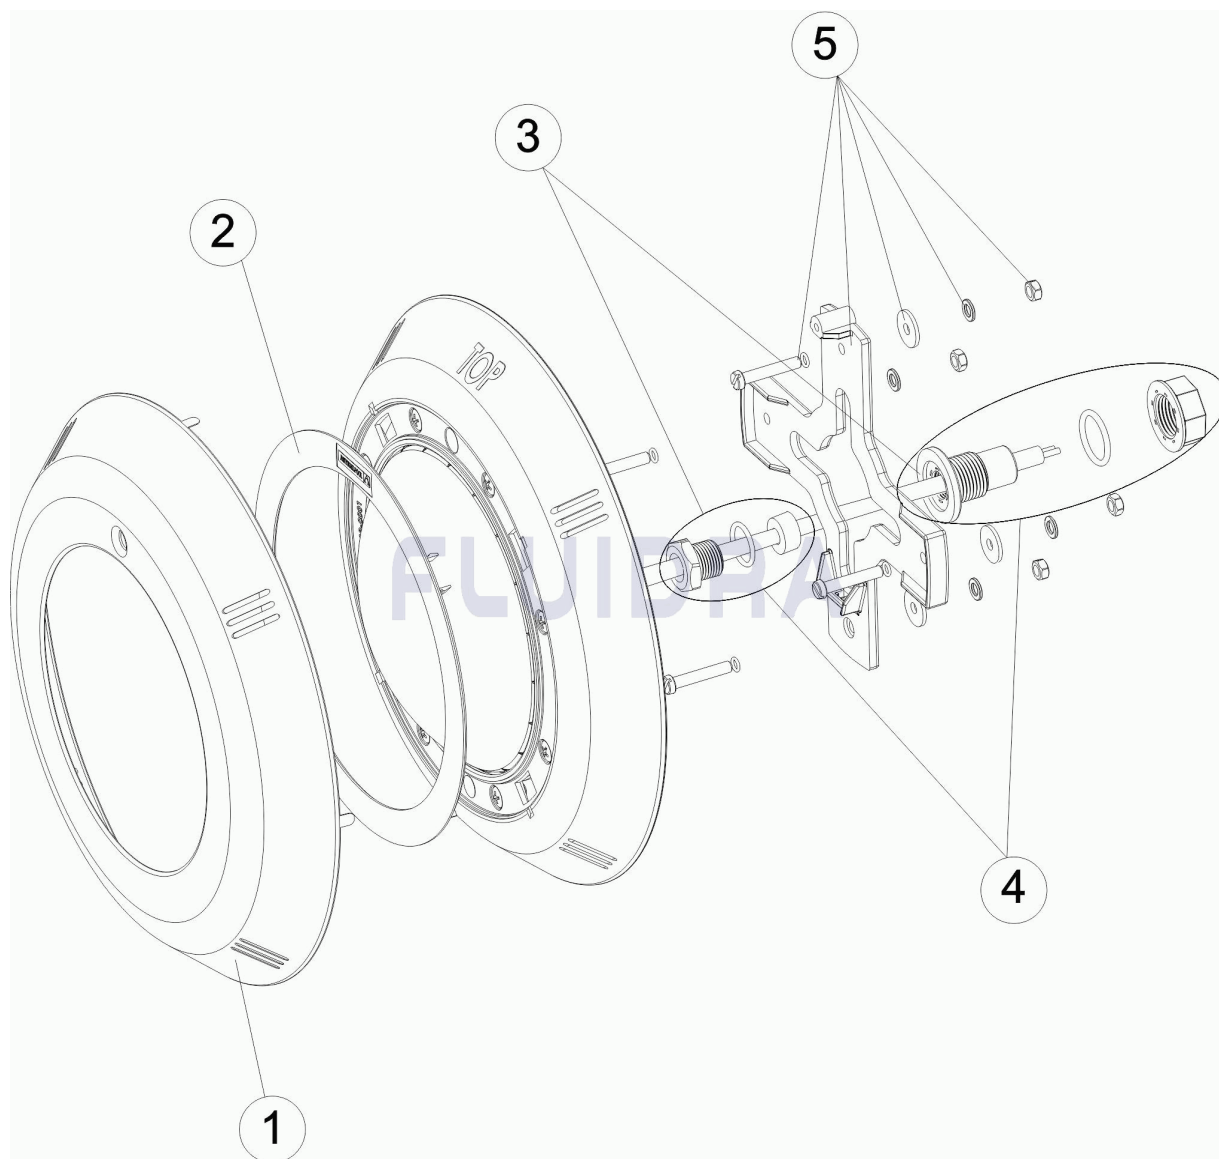

CODE **27967, 35953, 35955, 35957, 41131, 41132, 45625, 45626, 45629, 45630**

DESCRIPTION: **PROJECTEUR PLAT LEDS PISCINE PRÉFABRIQUÉE BLANC/INOX**

OBSERVATIONS

POS	CODE	OBSERVATIONS
1	* 4403010201	POUR: 35953, 35957, 41132, 45626, 45630

CODE 27967, 35953, 35955, 35957, 41131, 41132, 45625, 45626, 45629, 45630

DESCRIPTION: FLAT LED LIGHT PREFABRICATED POOL WHITE / STAINLESS STEEL

ENGLISH

POS	CODE	DESCRIPTION	QUANTITY	POS	CODE	DESCRIPTION	QUANTITY
1	* 4403010201	STAINLESS FACEPLATE		4	4403010707	BODY PACKING GLAND	
2	4403010202	SMALL FACEPLATE		5	4403010706	FIXING PLUGS AND SCREWS	
3	4403011907	CONDUIT CONNECTOR					