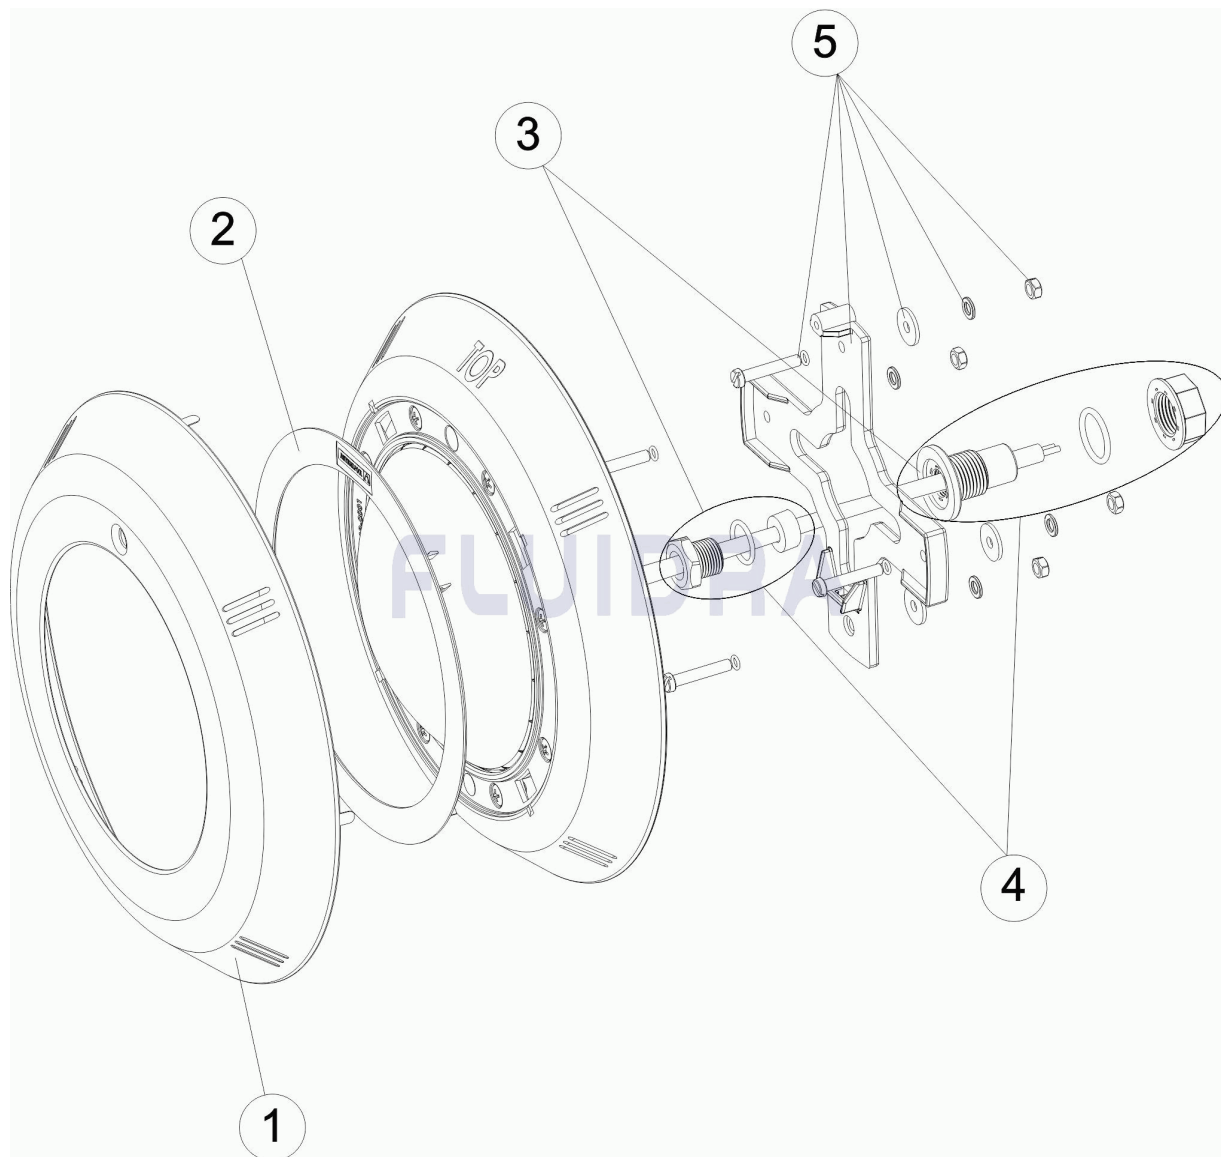

CODICE 27967, 35953, 35955, 35957, 41131, 41132, 45625, 45626, 45629, 45630

DESCRIZIONE: PROIETTORE PIANO LED PISCINA PREFABBRICATA BIANCO/INOX

ITALIANO

POS	CODICE	DESCRIZIONE	QUANTITA'	POS	CODICE	DESCRIZIONE	QUANTITA'
1	* 4403010201	FLANGIA INOX		4	4403010707	PRESSACAVI CORPO	
2	4403010202	FLANGIA PICCOLA		5	4403010706	BULLONERIA CROCERA	
3	4403011907	PRESSACAPO