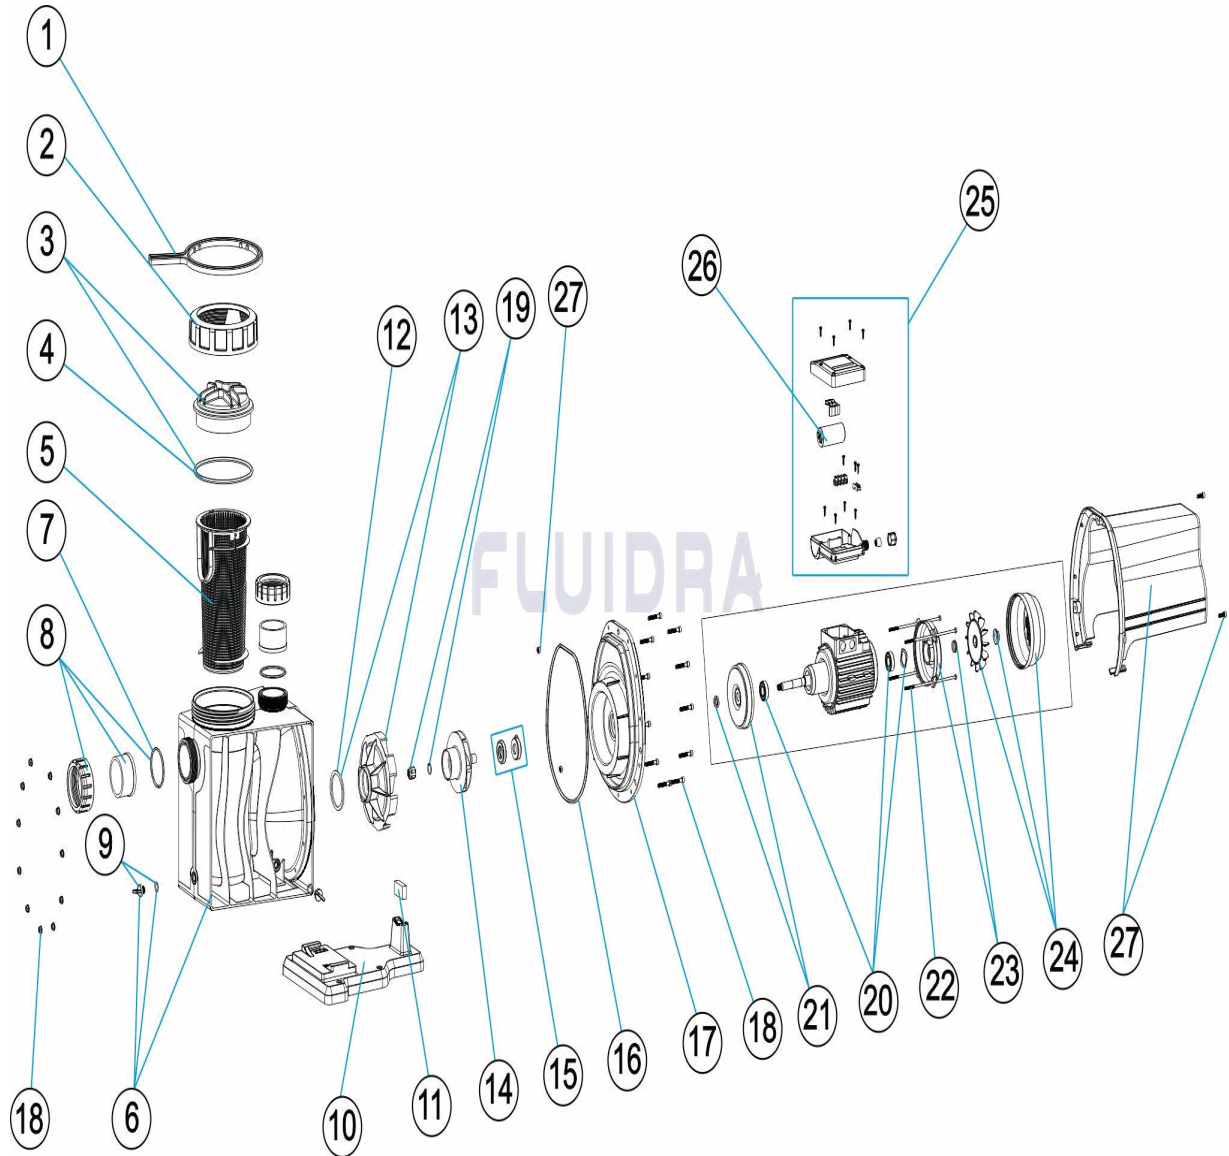

CODE **32768, 32769, 32770-S, 32771-S, 32772-S, 32773-S, 32774-S, 32775-S, 32776-S, 32777-S, 32778-S, 32779-S, 32780**

DESCRIPTION: **COLUMBIA PUMP (VERNIS MOTOR)**

ENGLISH

POS	CODE	DESCRIPTION	QUANTITY	POS	CODE	DESCRIPTION	QUANTITY
1	4404130103	LID SPANNER		13	* 4405010916	DIFFUSOR (1/2-3/4-1 HP)	
2	4404130101	PRE-FILTER COVER NUT		13	* 4405010918	DIFFUSOR (1 1/2 - 2 HP)	
3	4405010903	PRE-FILTER COVER WITH GASKET		13	* 4405010917	DIFFUSOR (3 HP)	
4	4405010178	O' RING D 151,7X6,99		14	* 4405010930	IMPELLER (1/2 HP II)	
5	4405010905	PRE-FILTER BASKET		14	* 4405010924	IMPELLER (1/2 HP III)	
6	4405010906	PUMP HOUSING		14	* 4405010929	IMPELLER (3/4 HP II)	
7	4405010907	O' RING D 63X4		14	* 4405010923	IMPELLER (3/4 HP III)	
8	* 4405010908	UNION FITTINGS SUCTION D 63 (1/2, 3/4, 1		14	* 4405010928	IMPELLER (1 HP II)	
8	* 4405010909	UNION FITTINGS SUCTION D 63 (1,5-2-3,5 l		14	* 4405010919	IMPELLER (1 HP III)	
9	4405010910	DRAINING PLUG 1/4"		14	* 4405010927	IMPELLER (1,5 HP II)	
10	4405010911	PUMP BASE		14	* 4405010922	IMPELLER (1,5 HP III)	
11	* 4405010912	SILENTBLOCK (45X13X24)		14	* 4405010926	IMPELLER (2 HP II)	