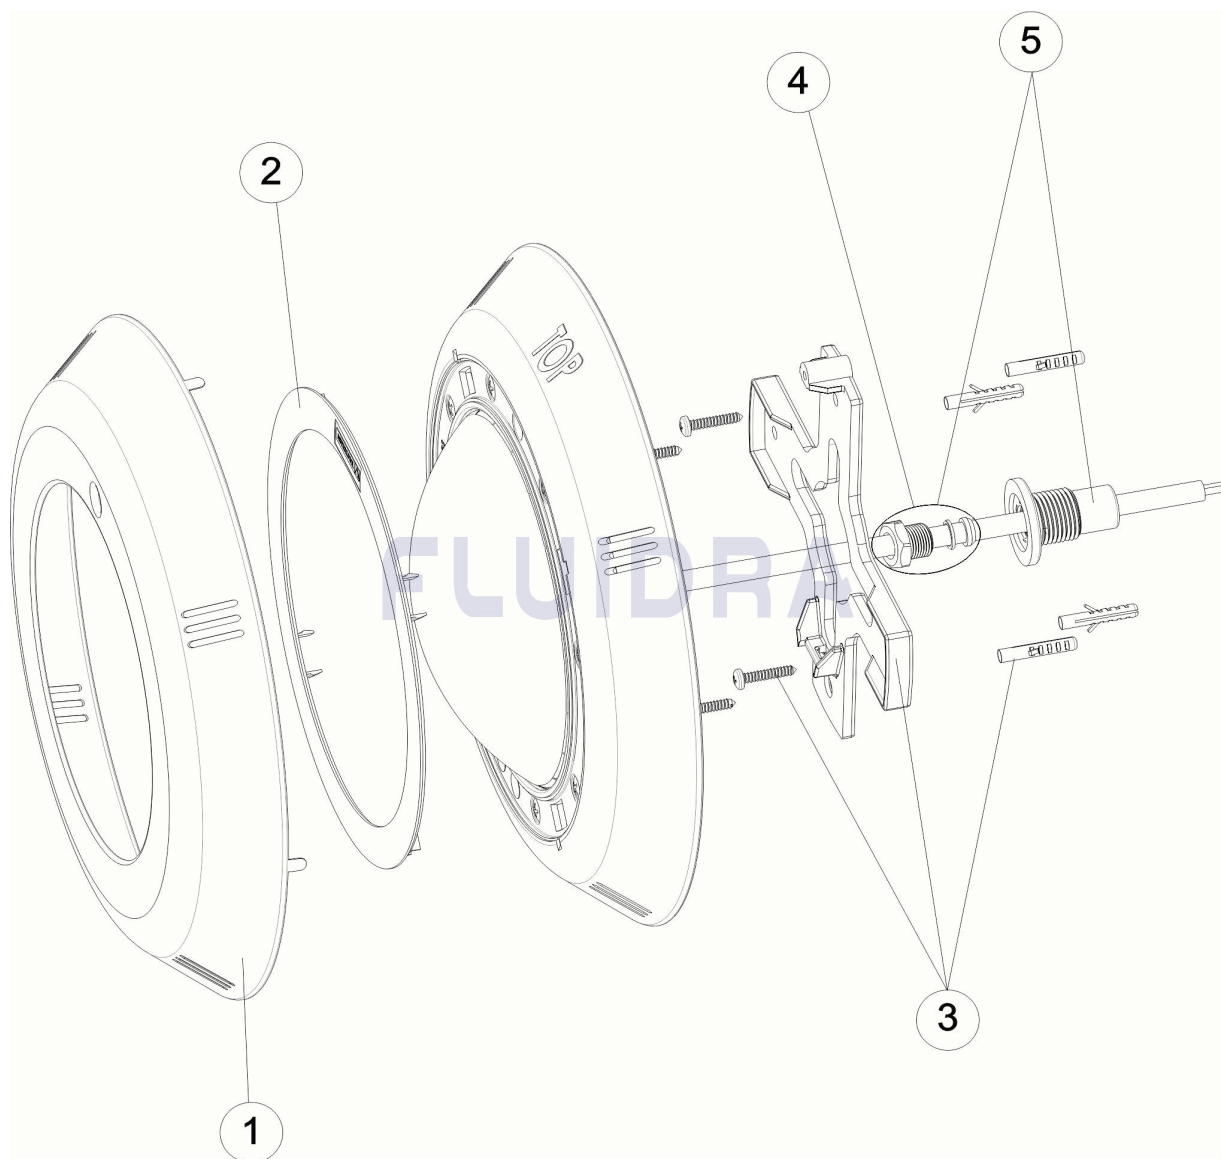

CODE **27819, 35952, 35954, 35956, 41127, 41128, 45623, 45624, 45627, 45628, 45642, 45643**

DESCRIPTION: **PROJECTEUR PLAT LEDS PISCINE BÉTON**

OBSERVATIONS

POS	CODE	OBSERVATIONS
1	* 4403010201	POUR: 27819, 35952, 35956, 41128, 45624, 45628, 45643

CODE 27819, 35952, 35954, 35956, 41127, 41128, 45623, 45624, 45627, 45628, 45642, 45643

DESCRIPTION: MINI LED LIGHT CONCRETE POOL

ENGLISH

POS	CODE	DESCRIPTION	QUANTITY	POS	CODE	DESCRIPTION	QUANTITY
1	* 4403010201	STAINLESS FACEPLATE		4	4403012704	PACKING GLAND PG-9	
2	4403010202	SMALL FACEPLATE		5	4403011907	CONDUIT CONNECTOR	
3	4403010106	FIXING PLUGS AND SCREWS					