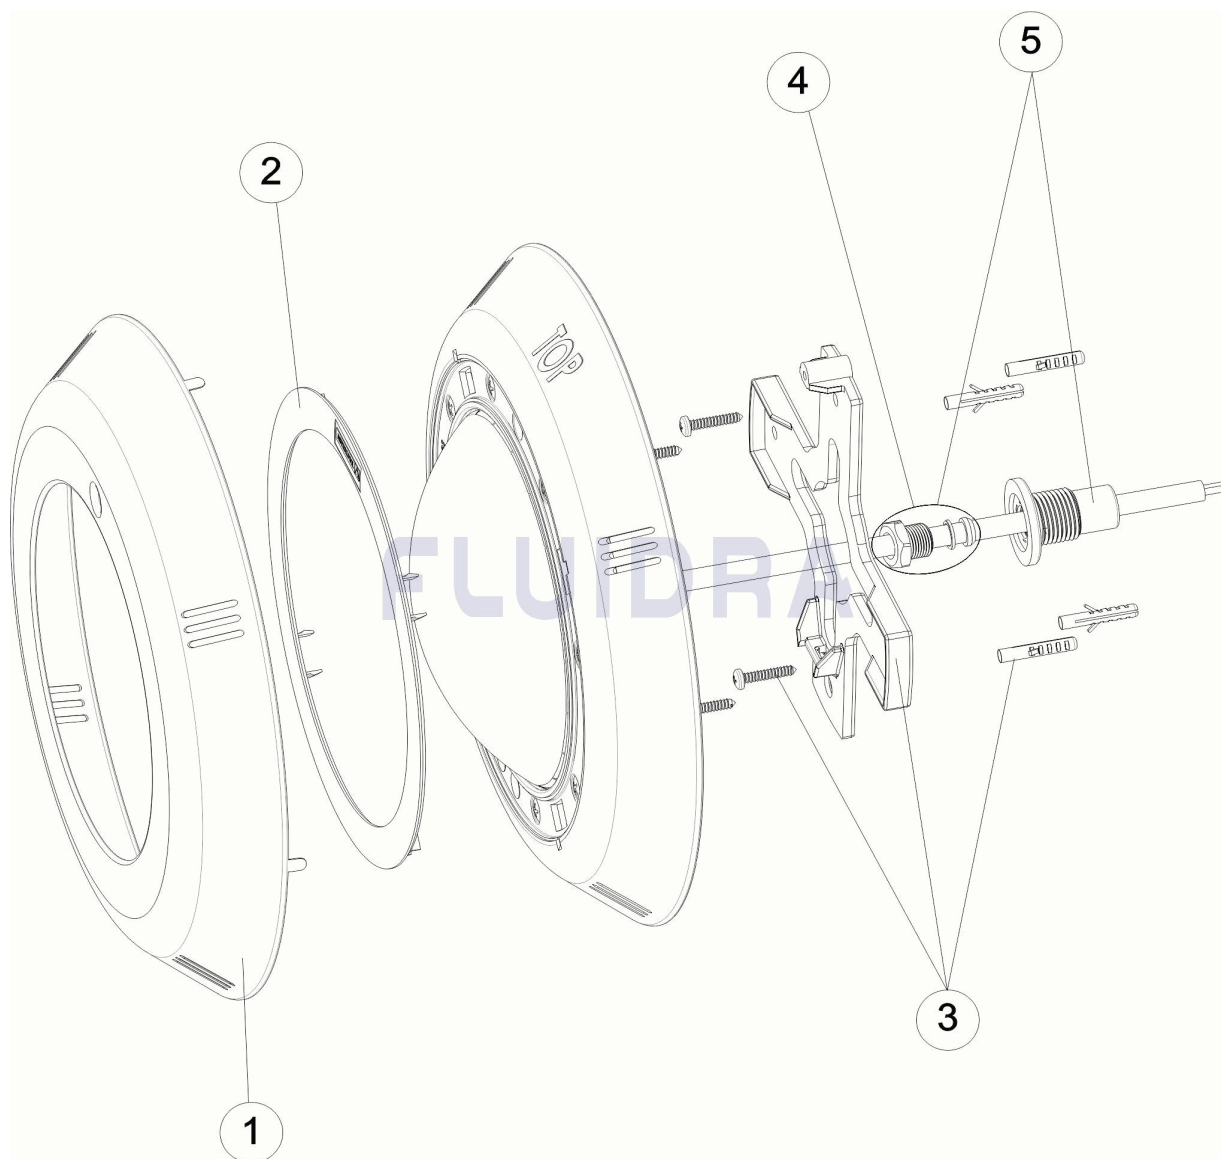

CODICE 27819, 35952, 35954, 35956, 41127, 41128, 45623, 45624, 45627, 45628, 45642, 45643

DESCRIZIONE: PROIETTORE PIANO LEDS PISCINA CEMENTO

ITALIANO

POS	CODICE	DESCRIZIONE	QUANTITA'	POS	CODICE	DESCRIZIONE	QUANTITA'
1	* 4403010201	FLANGIA INOX		4	4403012704	PRESSACAPO PG-9	
2	4403010202	FLANGIA PICCOLA		5	4403011907	PRESSACAPO	
3	4403010106	FISCHER FARO