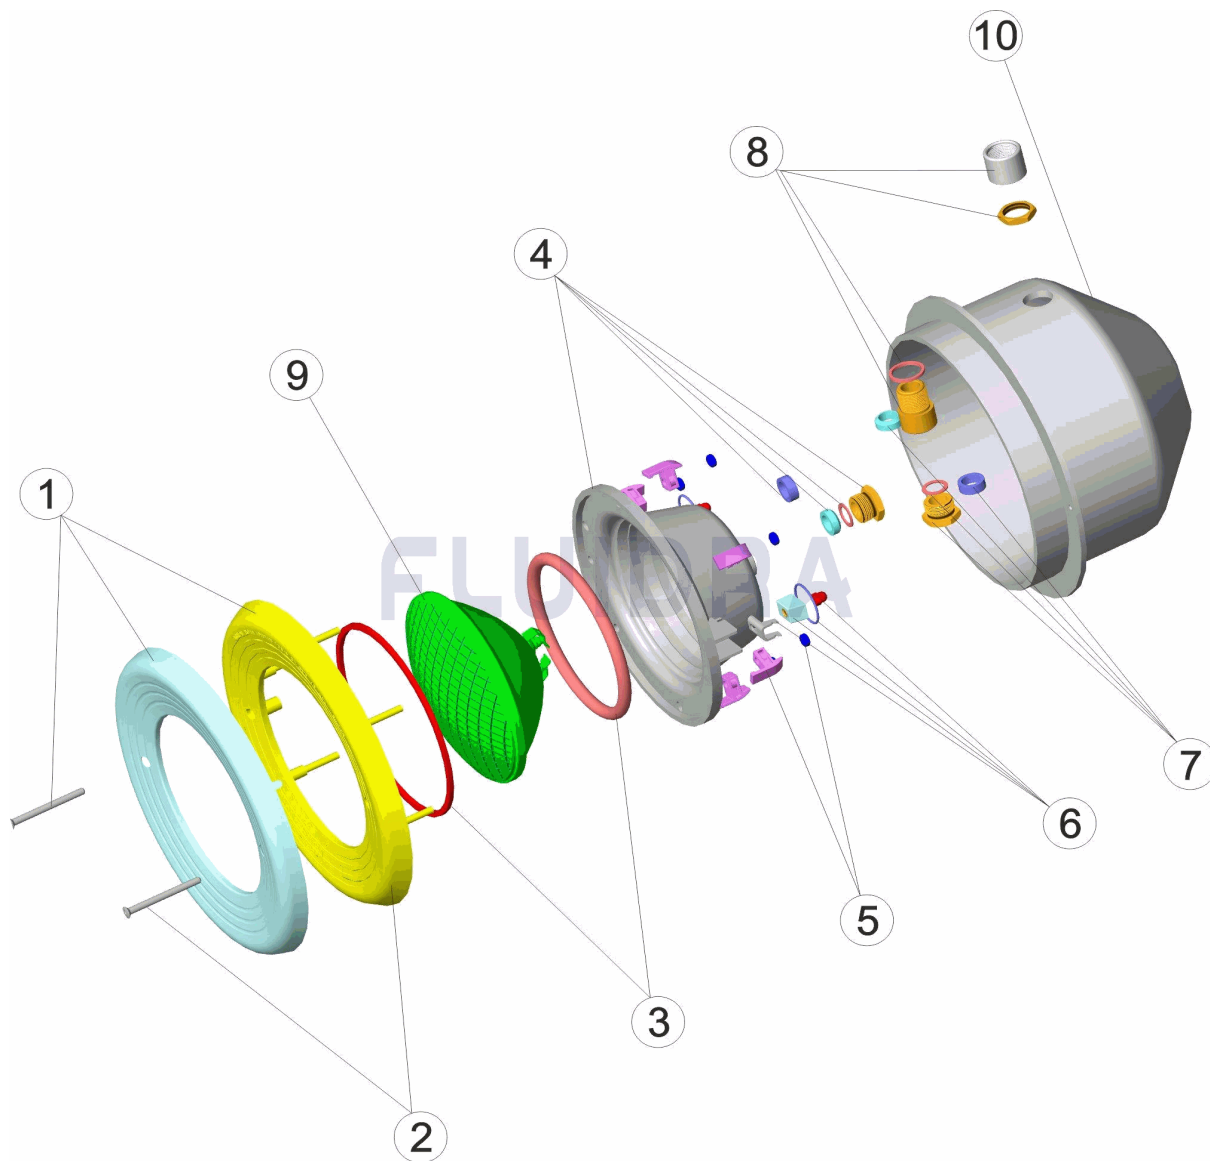

CODE **07831, 07833, 07834**

DESCRIPTION: **STAINLESS STEEL AND WHITE LIGHT COVER PREFAB POOL**

ENGLISH

POS	CODE	DESCRIPTION	QUANTITY	POS	CODE	DESCRIPTION	QUANTITY
1	* 4403010601	S.S. FACEPLATE		6	4403010307	LIGHT FIXING FIXTURES	
2	* 4403010603	WHITE FACEPLATE		7	4403010609	PACKING GLAND M-25	
3	4403010602	GASKET AND 'O' RING		8	4403010610	PACKING GLAND M-25	
4	4403010604	BACK COVER		9	* 4403010058	LIGHTBULB	
5	4403010306	LIGHT FIXING CLIP		10	07846R0001	FLOODLAMP HOUSING M-25	