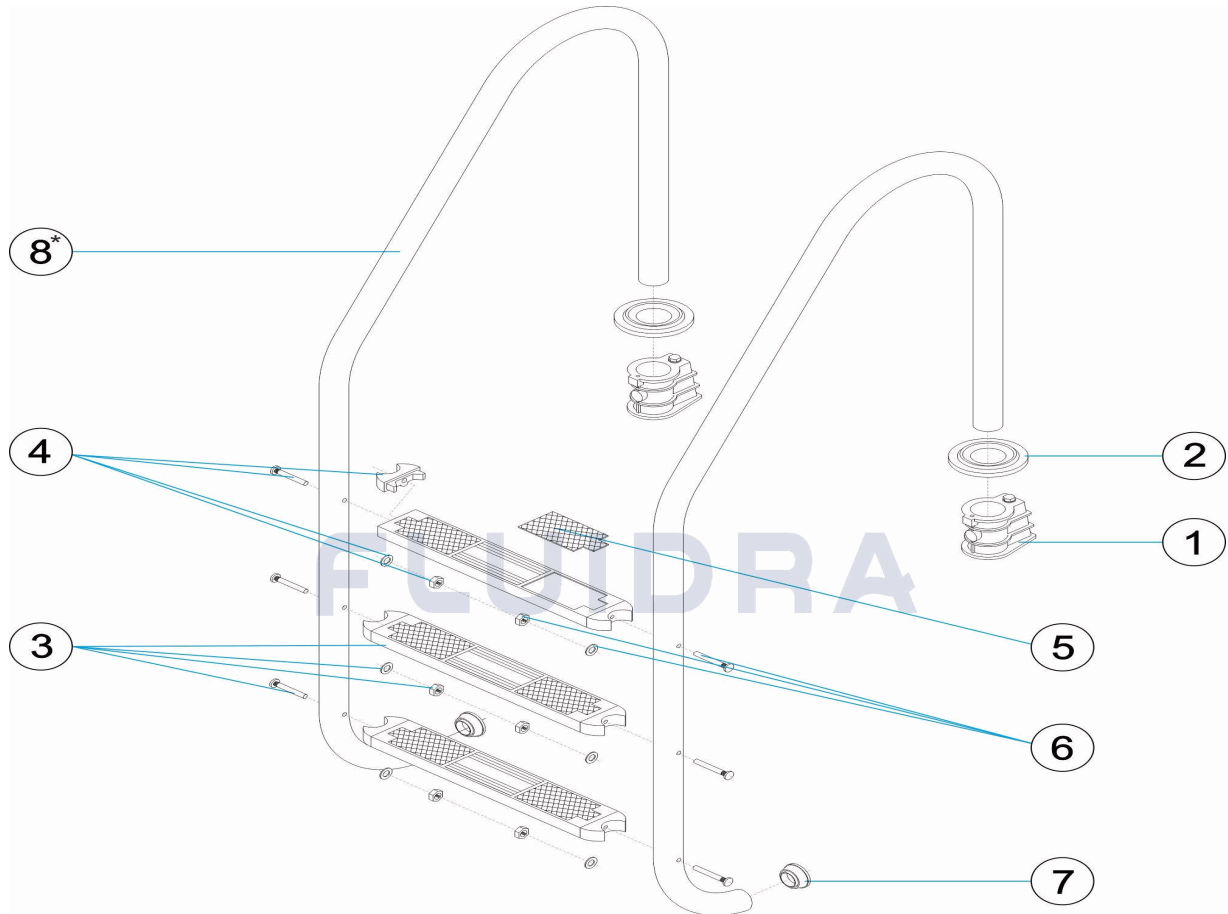

CODICE 05476, 05477, 05478, 05479

DESCRIZIONE: SCALA STANDARD 2-3-4-5 SCALINI AISI-316

*
Si D=25cm: Pasamanos modelo antiguo (no se fabrica). Hay que comprar 2 uds. de pasamano del modelo actual (D=26cm).
If D=25cm: Old handrail (obsolete). You have to buy 2 uts. of current handrail (D=26cm).
Si D=26cm: Pasamanos modelo actual.
If D=26cm: Current handrail.

ITALIANO

POS	CODICE	DESCRIZIONE	QUANTITA'	POS	CODICE	DESCRIZIONE	QUANTITA'
1	44010101	ANCORAGGIO SCALA		7	4401010112	TAPPO SCALA	
2	44010103	COPRIFLANGIA ANCORAGGIO AISI 316		8	* 05476R0001	CORRIMANO STANDARD 2 GRADINI	
3	44010104	GRADINO LUXE AISI 316		8	* 05477R0001	CORRIMANO 3 GRADINI AISI-316	
4	44010107	SOSTEGNO LATERALE GRADINO 316		8	* 05478R0001	CORRIMANO 4 GRADINI AISI-316	
5	44010108	TAPPETINO FINITURA GRADINO LUXE		8	* 05479R0001	CORRIMANO SCALA 5 GRADINI AISI 316	
6	44010111	BULLONERIA GRADINO AISI 316