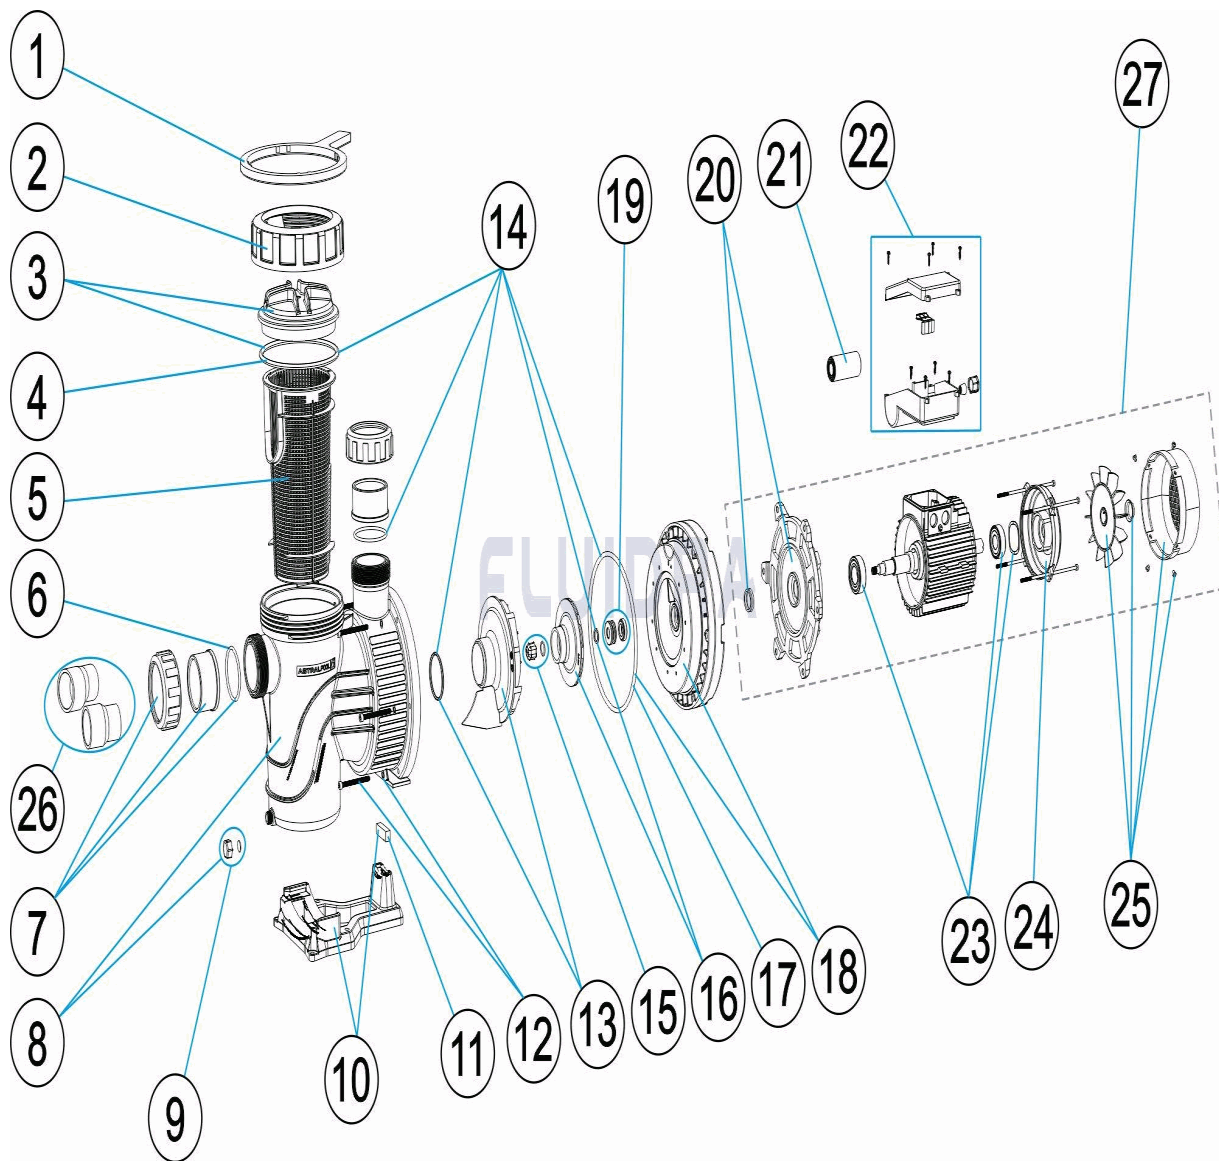

CODICE 73676, 73678, 73680, 73681, 73682, 73683, 73684, 73685, 73686, 73687

DESCRIZIONE: POMPA VERDON

ITALIANO

POS	CODICE	DESCRIZIONE	QUANTITA'	POS	CODICE	DESCRIZIONE	QUANTITA'
1	4404130103	CHIAVE GHIERA PER FILTRO		11	* 4405010442	SILENTBLOC 3/4 - 1 - 1,25 HP	
2	4404130101	VITE COPERCHIO PREFILTRO		12	4405010590	VITE FISSAGGIO CORPO	
3	4405010702	COPERCHIO PREFILTRO		13	* 4405010115	DIFFUSORE <=0,75 HP	
4	4405010178	O-RING D 151,7X6,99		13	* 4405010116	DIFFUSORE 1 HP - 2 HP	
5	4405010105	CESTO PREFILTRO		13	* 4405010117	DIFFUSORE 2,5 - 3 HP	
6	4405010907	O-RING D 63X4		14	* 4405010899	GUARNIZIONI	
7	* 4405011104	MANICOTTI DI UNIONE D-50 (0,5 - 1 HP)		14	* 4405010900	GUARNIZIONI	
7	* 4405011105	MANICOTTI DI UNIONE D-63 (1,5 - 3 HP)		15	* 4405010134	TAPPO RUOTA M8 SIN.	
8	4405010894	CORPO POMPA		16	* 4405010901	RUOTA 1/2 (II) HP	
9	4405010587	TAPPO SCARICO		16	* 4405010593	RUOTA 3/4 (II) HP	
10	* 4405010895	BASAMENTO POMPA		16	* 4405010595	RUOTA 1 (II) HP	
10	* 4405010896	BASAMENTO POMPA		16	* 4405010596	RUOTA 1 (III) HP	
10	* 4405010897	BASAMENTO POMPA		16	* 4405010597	RUOTA 1,5 (II) HP	

* SI FACCIA RIFERIMENTO AL FOGLIO DELLE OSSERVAZIONI