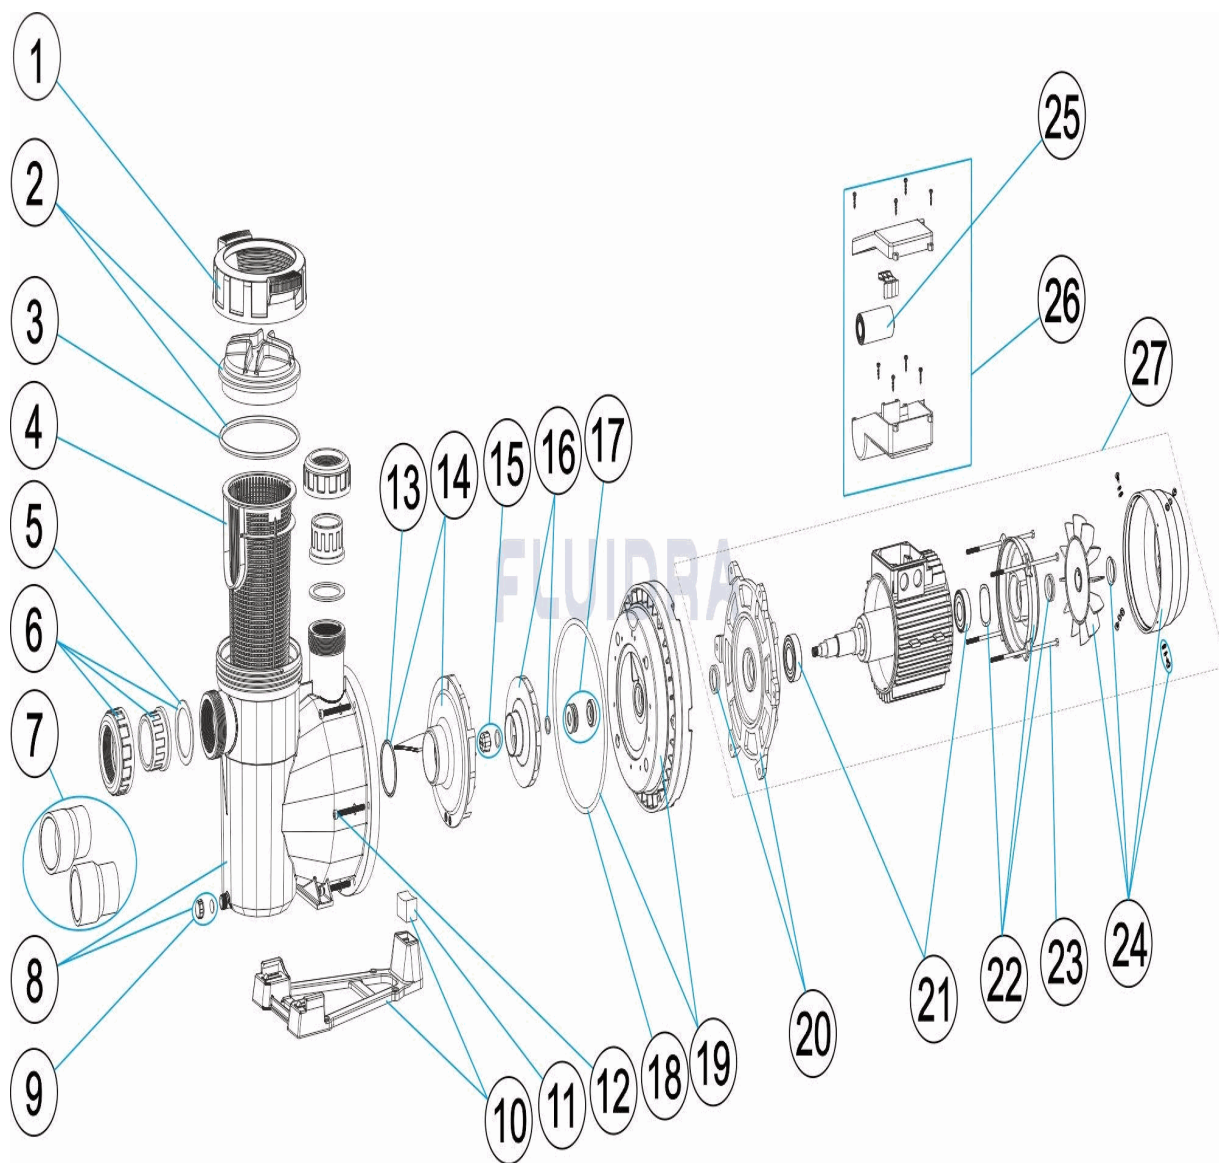

CODICE 72549, 72550, 72551, 72552, 72553, 72554, 72555, 72556, 72557, 72558, 72559, 72560

DESCRIZIONE: POMPA NAUTILUS SILENT

ITALIANO

POS	CODICE	DESCRIZIONE	QUANTITA'	POS	CODICE	DESCRIZIONE	QUANTITA'
1	4405010585	VITE COPERCHIO PREFILTRO		11	* 4405010180	UNIONS PARTE IDRAULICA-BASE POMPA	
2	4405010702	COPERCHIO PREFILTRO		12	4405010590	VITE FISSAGGIO CORPO	
3	4405010178	O-RING D 151,7X6,99		13	4405010161	O-RING D 56,7X3,5	
4	4405010105	CESTO PREFILTRO		14	* 4405010115	DIFFUSORE <=0,75 HP	
5	4405010179	GUERNICIONE PIANA 72X55X2,5		14	* 4405010116	DIFFUSORE 1 HP - 2 HP	
6	* 4405010106	MANICOTTI DI UNIONE <= 1 HP		14	* 4405010117	DIFFUSORE 2,5 - 3 HP	
6	* 4405010107	MANICOTTI DI UNIONE 1,5 HP - 2,5 HP		15	* 4405010134	TAPPO RUOTA M8 SIN.	
7	* 4405010717	MANICOTTI DI UNIONE 3 HP		16	* 4405010591	RUOTA ½ (II) HP	
8	4405010586	CORPO POMBA		16	* 4405010592	RUOTA ½ (III) HP	
9	4405010587	TAPPO SCARICO		16	* 4405010593	RUOTA ¾ (II) HP	
10	* 4405010588	BASAMENTO POMPA		16	* 4405010594	RUOTA ¾ (III) HP	
10	* 4405010492	BASAMENTO POMPA		16	* 4405010595	RUOTA 1 (II) HP