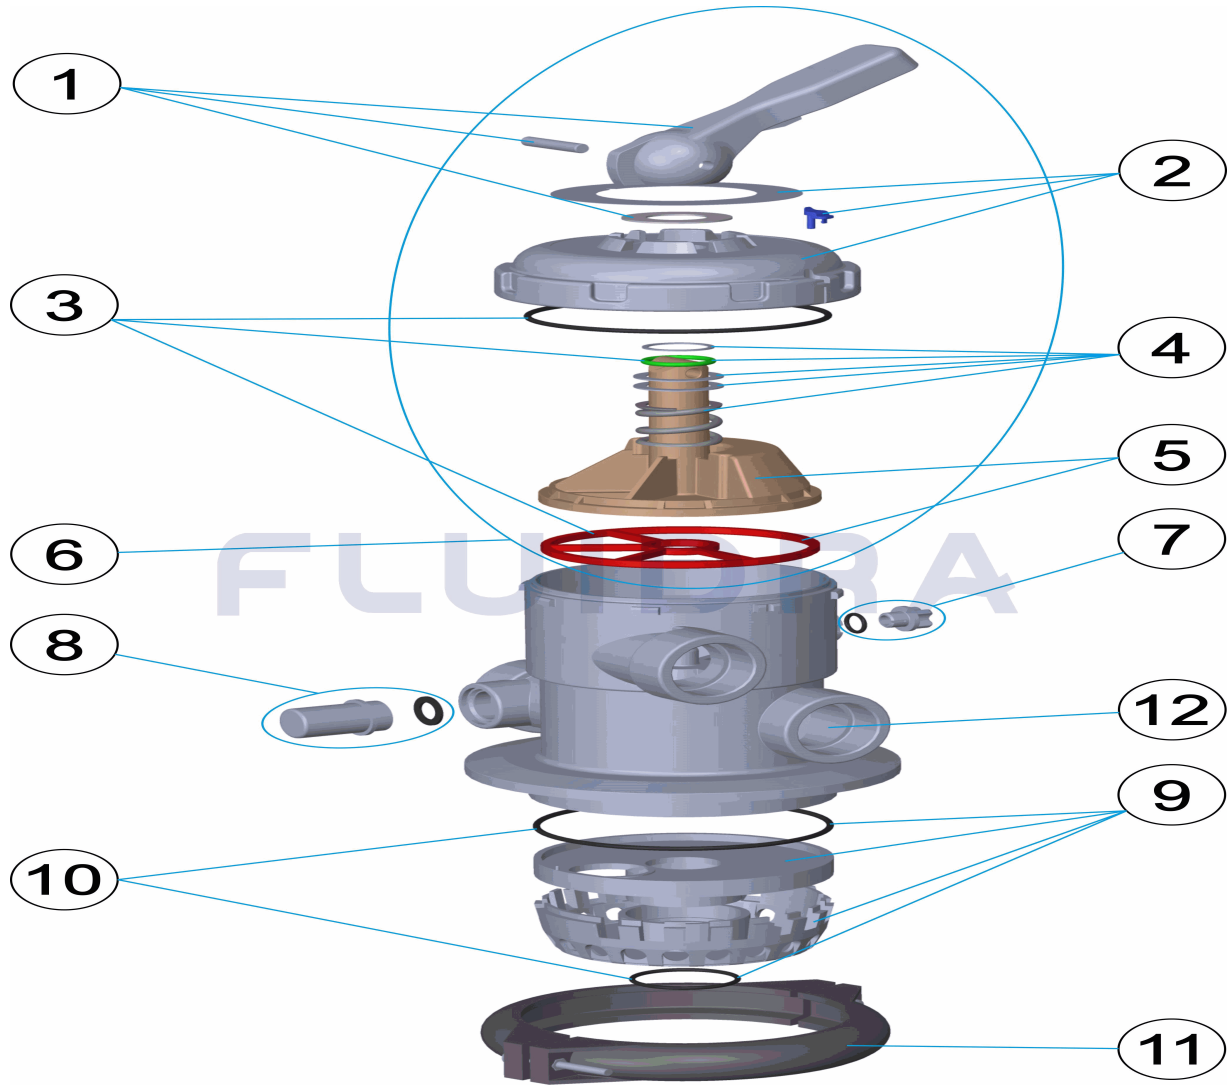

CODE **60586**

DESCRIPTION: **MULTIPOINT VALVE 1/2" TOP**

ENGLISH

POS	CODE	DESCRIPTION	QUANTITY	POS	CODE	DESCRIPTION	QUANTITY
1	4404120102	BLACK HANDLE 11/2'-2'		7	4404121107	PLUG 1/4'	
2	4404121102	TOP ABS 6 WAY		8	4404120108	VISOR WITH SEAL	
3	4404121105	GASKETS 1 1/2'		9	4404120072	DIFFUSER ASSEMBLY	
4	4404121103	SPRING		10	4404120073	GEARBOXO-RING WHOLE SET	
5	4404121104	DISTRIBUTOR WITH GASKETS		11	4404120070	SET BAND D.208	
6	4404121110	UPPER PART 1 1/2" BAYONET CLOSING BI		12	317L-101	VALVE VODY 1 1/2"