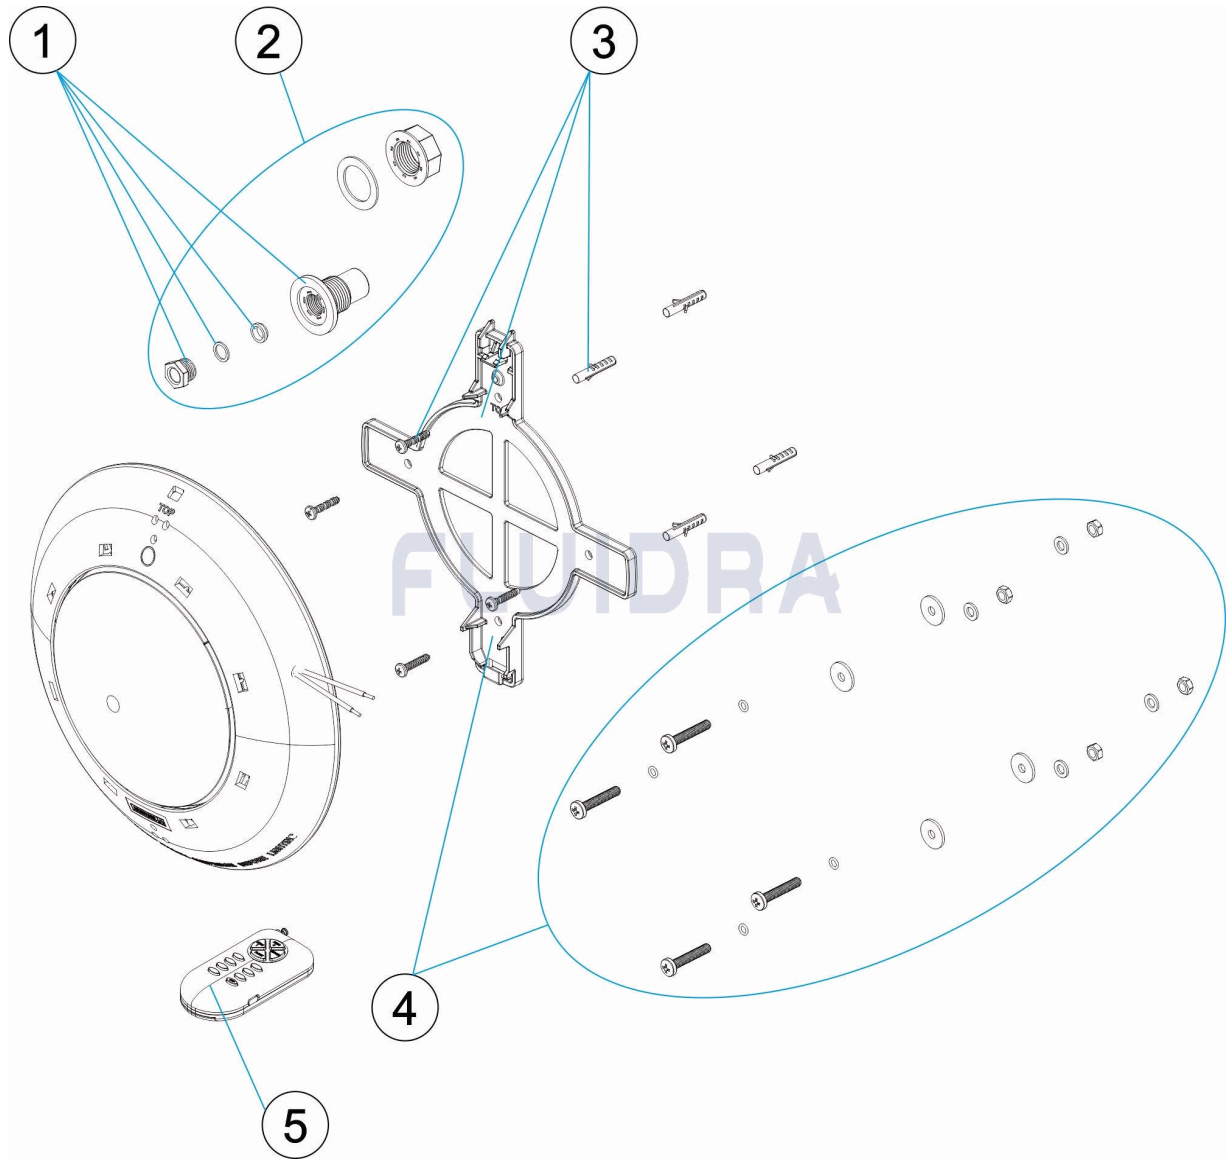

SHEET: 1/2

CODE 71743, 71744

DESCRIPTION: FLAT LED LIGHT

ENGLISH

POS	CODE	DESCRIPTION	QUANTITY	POS	CODE	DESCRIPTION	QUANTITY
1	4403011907	CONDUIT CONNECTOR		4	* 4403012305	LIGHT SUPPORT	
2	* 4403012307	CONDUIT CONNECTOR		5	* 75828	REMOTE CONTROL	
3	4403011906	LIGHT SUPPORT					