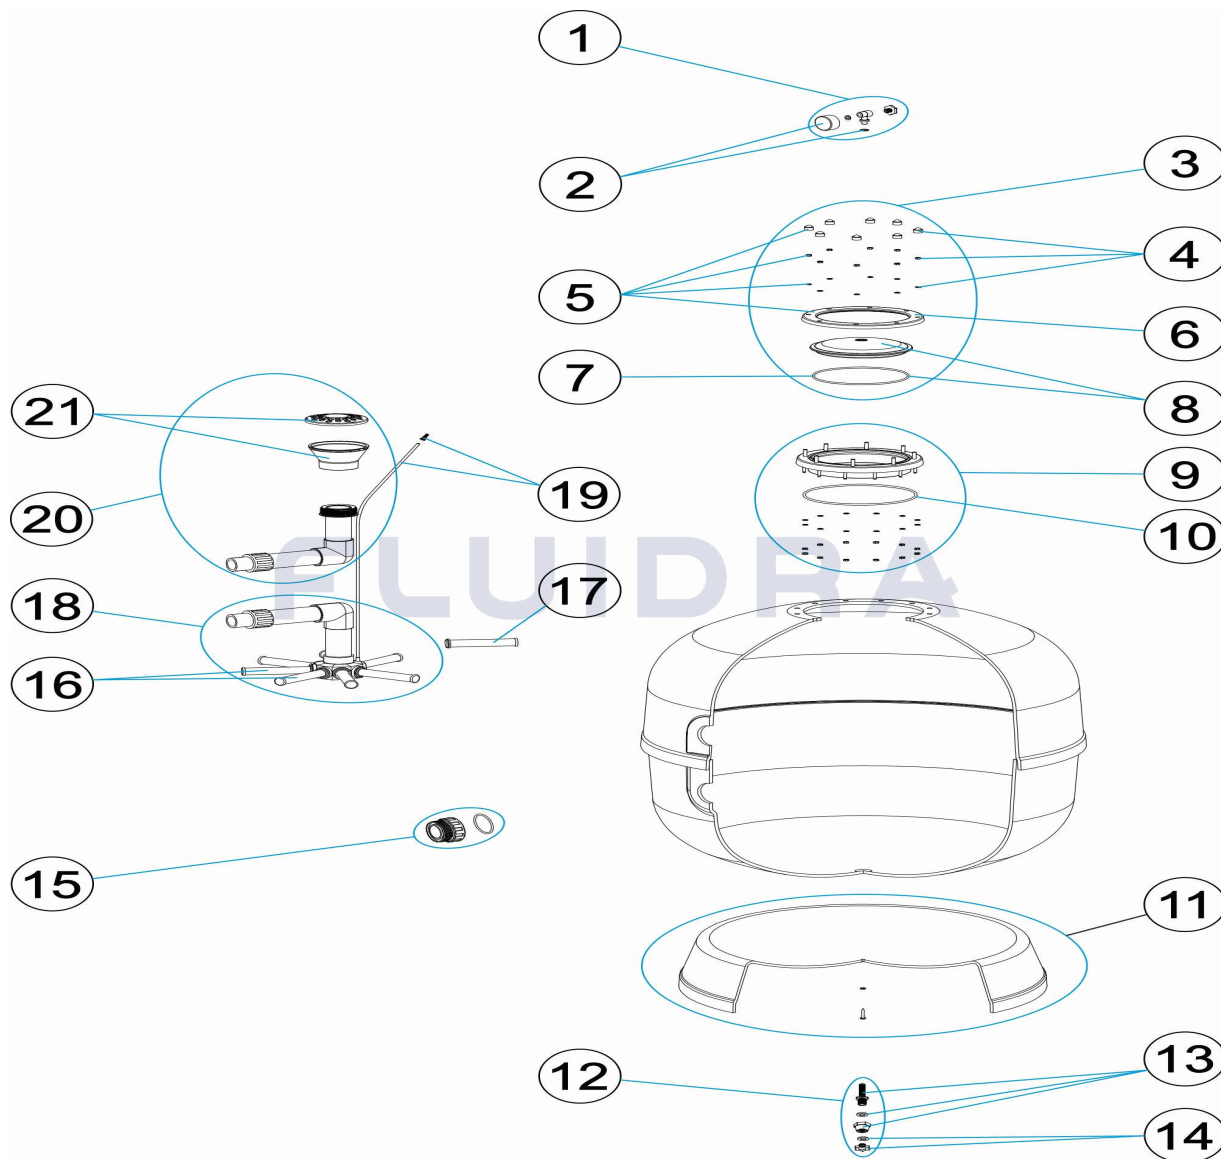

CODICE 20611 FP 196, 20612 FP 196

DESCRIZIONE: FILTRO ASTRALPOOL PROLINE

ITALIANO

POS	CODICE	DESCRIZIONE	QUANTITA'	POS	CODICE	DESCRIZIONE	QUANTITA'
1	4404080104	MANOMETRO COMPLETO		13	4404302104	KIT SCARICO	
2	4404010103	MANOMETRO 1/8" 3 KG./C "		14	4404040113	TAPPO SPURGO E GUARNIZIONE	
3	4404190325	GRUPPO COPERCHIO TRASPARENTE		15	4404040103	RACCORDO 1 1/2" + O-RIN "	
4	4404190319	BULLONERIA PER CHISURA COPERCHIO		16	* 4404040036	GRUPPO CANDELOTTO COLLECTORE D. 5	
5	4404303001	FLANGIA FISSAGGIO COPERCHIO		16	* 4404040037	GRUPPO CANDELOTTO COLLECTORE D. 6	
6	4404160849	FLANGIA FISSAGGIO COPERCHIO		17	* 4404010020	CANDELOTTO COLLECTORE 1" 110 MM + f	
7	4404260106	GUARNIZIONE FLANGIA FISSAGGIO VALVOL		17	* 4404010019	CANDELOTTO COLLECTORE 1" 175 MM + f	
8	4404190303	COPERCHIO TRASPARENTE D.220 + O-R		18	* 4404040038	KIT COLLETTORE D. 500 FIBER	
9	4404160809	ANELLO COLLO 20 VITI		18	* 4404040039	KIT COLLETTORE D. 600 FIBER	
10	4404020116	O-RING 255X4		19	4404301003	SPURGO ARIA + TUBO L=670	
11	* 4404010134	BASE FILTRO		20	4404270012	RACCORDO DIFFUSORE ASTER D. 500	
11	* 4404010113	BASE FILTRO D.600		21	4404290110	DIFFUSORE 1 1/2"	
12	4404010108	SCARICO ACQUA 3/8"