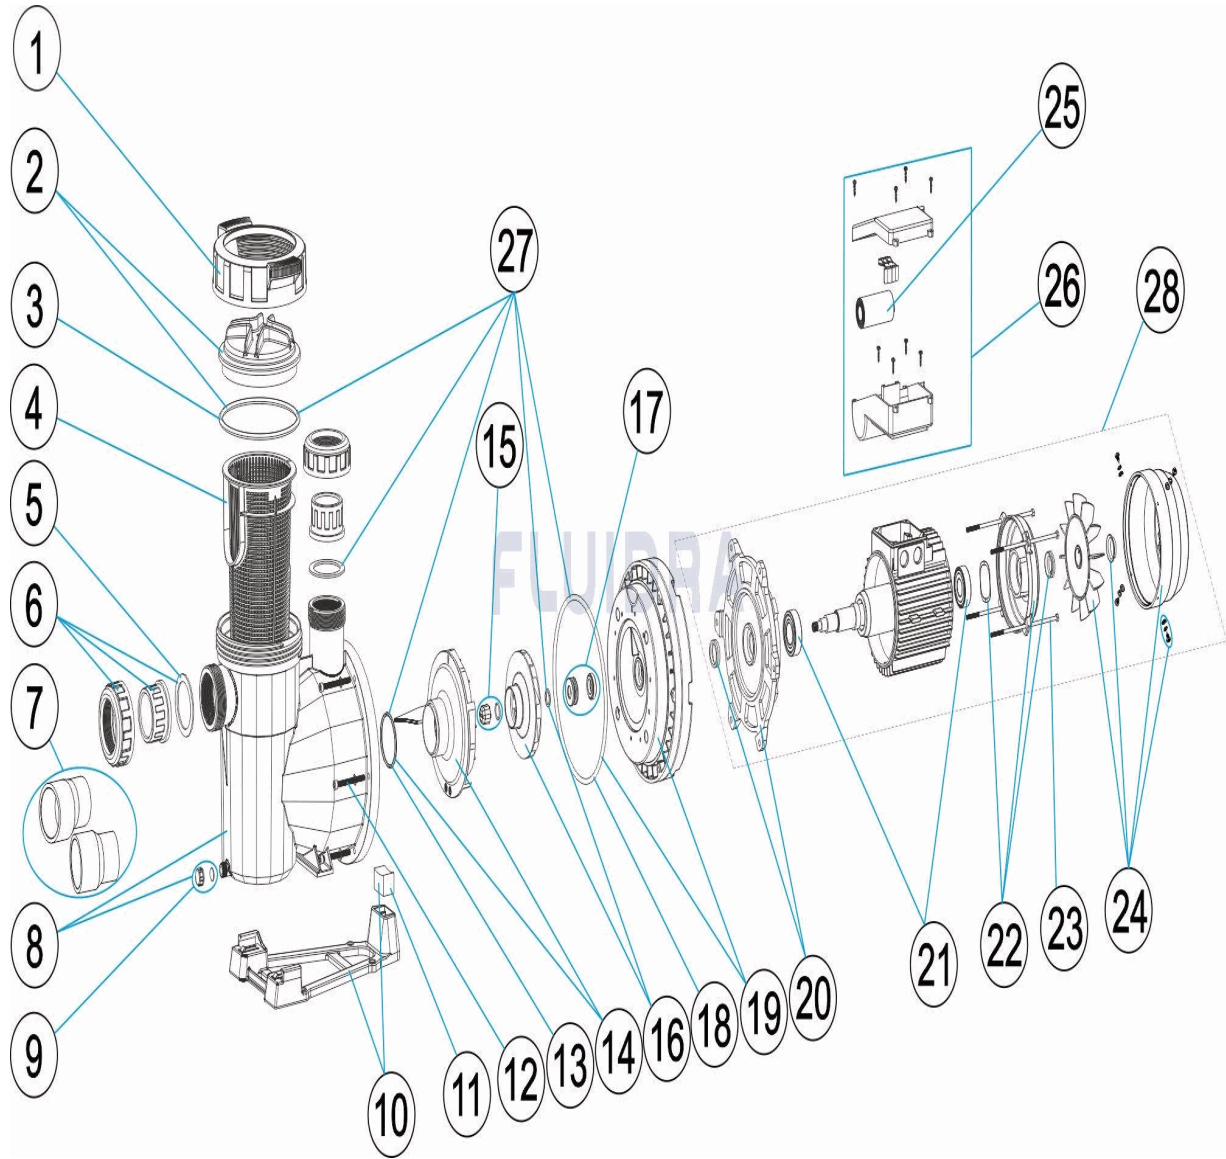

CODE **65557, 65558, 65560, 65561, 65562, 65563, 65564, 65565, 65566, 65567, 65569, 65570**

DESCRIPTION: **VICTORIA PLUS SILENT PUMP**

**ENGLISH**

| POS | CODE         | DESCRIPTION                    | QUANTITY | POS | CODE         | DESCRIPTION                | QUANTITY |
|-----|--------------|--------------------------------|----------|-----|--------------|----------------------------|----------|
| 1   | 4405010585   | PRE-FILTER COVER NUT           |          | 11  | * 4405010180 | PUMP BASE FITTINGS 3 HP II |          |
| 2   | 4405010702   | PRE-FILTER COVER               |          | 12  | 4405010590   | BODY FIXING SCREW          |          |
| 3   | 4405010178   | O' RING D 151,7X6,99           |          | 13  | 4405010161   | O' RING D. 56,7X3,5        |          |
| 4   | 4405010105   | PRE-FILTER BASKET              |          | 14  | * 4405010115 | DIFFUSEUR <=0,75 HP        |          |
| 5   | 4405010179   | INLET GASKET 72X55X2,5         |          | 14  | * 4405010116 | DIFFUSOR 1 HP - 2 HP       |          |
| 6   | * 4405010106 | UNION FITTINGS <= 1 HP         |          | 14  | * 4405010117 | DIFFUSOR 2,5 - 3 HP        |          |
| 6   | * 4405010107 | UNION FITTINGS 1,5 HP - 2,5 HP |          | 15  | * 4405010134 | IMPELLER COVER M8 LEFT     |          |
| 7   | * 4405010717 | UNION FITTINGS 3 HP            |          | 16  | * 4405010591 | IMPELLER ½ (II) HP         |          |
| 8   | 4405010586   | PUMP HOUSING                   |          | 16  | * 4405010667 | IMPELLER ½ (II) HP 60 HZ   |          |
| 9   | 4405010587   | DRAIN PLUG                     |          | 16  | * 4405010592 | IMPELLER ½ (III) HP        |          |
| 10  | * 4405010588 | PUMP BASE                      |          | 16  | * 4405010668 | IMPELLER ½ (III) HP 60 HZ  |          |
| 10  | * 4405010492 | PUMP BASE                      |          | 16  | * 4405010593 | IMPELLER ¾ (II) HP         |          |