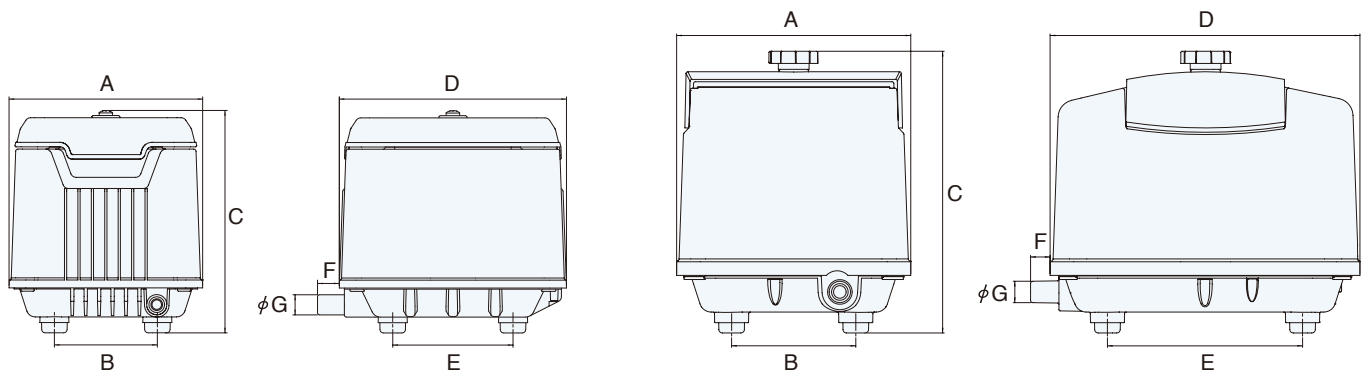

Diaphragm Aerators

TLD

The TLD-series is a diaphragm aerator designed for aerating wastewater or aquarium water. It operates on AC single-phase. The compact but well-built unit offers a high and stable performance, quiet operation, low energy consumption, and excellent durability. Since no oil is used even in the mechanical parts, the aerator requires no lubrication and discharges air without any contamination. A thermal protection device (except for TLD-20R) is built in the electromagnets, which ensures a safety operation.

Dimensions

Unit: mm

Model	A	B	C	D	E	F	G
TLD-20R	175	92	172	245	109	18	18
TLD-30R	175	92	172	245	109	18	18
TLD-40AC	173	92	201	203	108	20	18
TLD-60AC	173	92	201	203	108	20	18
TLD-80AC	173	92	201	203	108	20	18
TLD-100AC	198	105	238	262	165	17	18
TLD-120AC	198	105	238	262	165	17	26
TLD-150AC	222	154	210	341	272	24	26
TLD-200AC	222	154	210	341	272	24	26
TLD-250AC	222	154	210	341	272	24	26