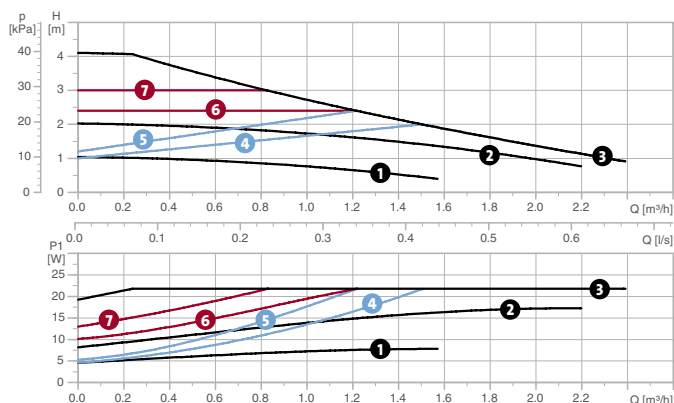

The EEI of ALPHA1 meets and exceeds the requirements of the EuP 2015 legislation.

ALPHA1 AFFORDABLE ENERGY EFFICIENCY

The ALPHA1 is a cost-efficient yet high-performing circulator. The reliable pump complies with the strict EuP requirements and is the ideal choice in applications where the well-known UPS has been used to fulfil basic circulator needs.

The ALPHA1:

- is based on the field proven ALPHA2 with more than 3 million units sold
- cuts energy consumption by up to 80% compared to traditional pumps
- uses as little as 81 kWh per year (based on 150 m² standard house with 6840 heating hours per year)
- is adaptable to any type of heating system – one- or two-string – with radiators or under floor heating.

TECHNICAL DATA

Supply voltage:	1 x 230 V – 50/60 Hz
Flow rate, Q_{max}:	2.4 m³/h
Liquid temperature:	+2° C to +110° C (TF 110)
System pressure, P_{max}:	1.0 MPa/10 bar
Power Range:	5-45 W
Ambient temperature:	0° C to +40° C
EEI:	≤ 0.23
Enclosure class:	IP 42
Insulation class:	F

PERFORMANCE CURVES

ALPHA1 XX-40