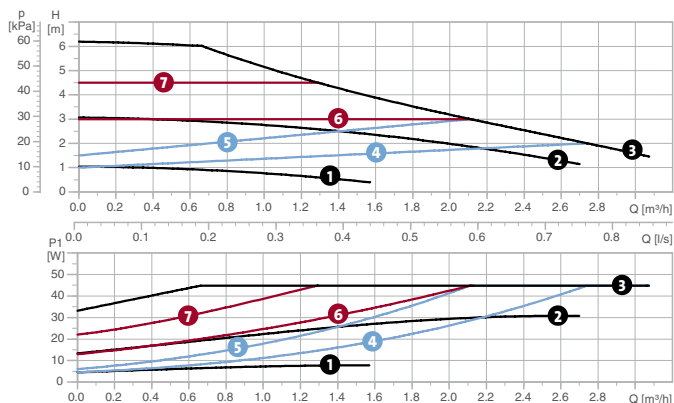

## TECHNICAL DATA

<b>Supply voltage:</b>	1 x 230 V – 50/60 Hz
<b>Flow rate, Q<sub>max</sub>:</b>	2.4 m <sup>3</sup> /h
<b>Liquid temperature:</b>	+2° C to +110° C (TF 110)
<b>System pressure, P<sub>max</sub>:</b>	1.0 MPa/10 bar
<b>Power Range:</b>	5-45 W
<b>Ambient temperature:</b>	0° C to +40° C
<b>EEI:</b>	≤ 0.23
<b>Enclosure class:</b>	IP 42
<b>Insulation class:</b>	F

## PERFORMANCE CURVES

### ALPHA1 XX-60

1. Constant speed curve 1 2. Constant speed curve 2 3. Constant speed curve 3 4. Proportional pressure curve low 5. Proportional pressure curve high 6. Constant differential pressure curve low 7. Constant differential pressure curve high