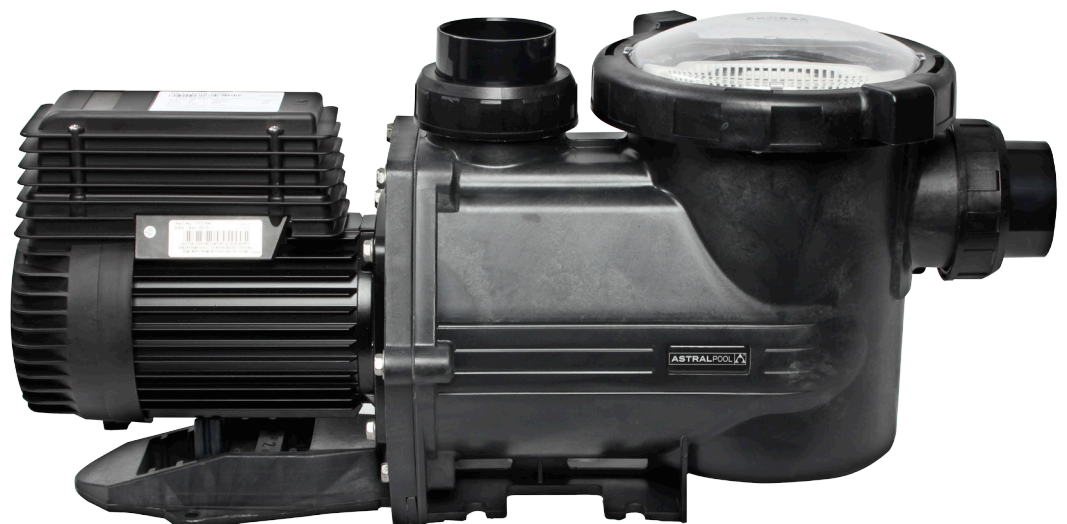

BX Pool & Spa Pump

- ✓ High flow, high pressure performance
- ✓ Huge basket reduces maintenance
- ✓ Robust and reliable construction
- ✓ 3 year warranty

BX Pool & Spa Pump

The demands on pool equipment in modern pools like large in-ground pools, swim spas, swim jets, larger pool filters, salt-chlorinators and in floor cleaning system place an enormous load on the pump.

The BX Series pump has been designed with great power and control to comfortably meet these demands by delivering a much higher head pressure and a superior overall performance. With reliable external body and high quality components this pump has the highest standards of reliability and durability.

While meeting the demands of your equipment the BX also moves more water, using less power in fewer hours per day. This means lower electricity costs. With a huge hair and lint pot the BX requires less frequent cleaning, making it ideal for holiday home and high leaf areas.