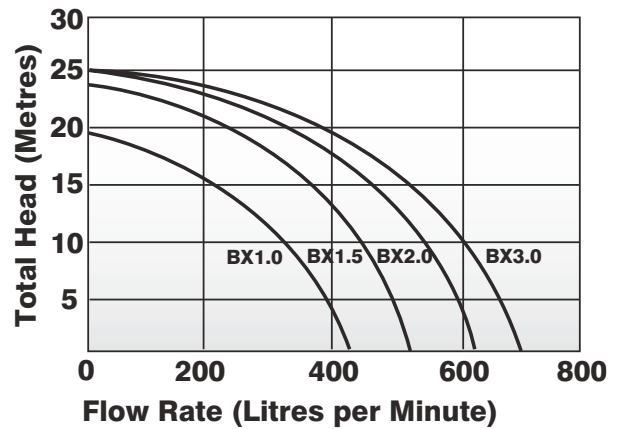

The demands on pool equipment in modern pools like large in-ground pools, swim spas, swim jets, larger pool filters, salt-chlorinators and in floor cleaning system place an enormous load on the pump.

The BX Series pump has been designed with great power and control to comfortably meet these demands by delivering a much higher head pressure and a superior overall performance. With reliable external body and high quality components this pump has the highest standards of reliability and durability.

While meeting the demands of your equipment the BX also moves more water, using less power in fewer hours per day. This means lower electricity costs. With a huge hair and lint pot the BX requires less frequent cleaning, making it ideal for holiday home and high leaf areas.

In high density residential area, noise is an issue so the BX pump has been designed to run cooler with less fan noise which means reduced noise level.

To find out more about the BX-Series pump visit astralpool.com.au

WARRANTY

Available in 4 different sizes and covered by a limited 3 year warranty against defects in materials and workmanship the BX-Series pool and spa pump is the perfect choice for your pool.

SPECIFICATIONS

Model	Volts	Phase	Input Watts	Horse Power	Flow Rate Max @ 8 m/h	Full Load Amps
BX 1.0	240	Single	1160	1.005	325 lpm	5.0
BX 1.5	240	Single	1645	1.50	440 lpm	7.2
BX 2.0	240	Single	2030	2.00	540 lpm	8.8
BX 3.0	240	Single	2300	3.00	635 lpm	12.5

Available from:

Chainaris Phuket Engineering Co., Ltd.

63/13 Moo.2, T.Vichit, A.Muang Phuket 83000

Tel. 076-513100-3 Fax. 076-513105

www.chainaris.co.th

Melbourne: 03 8796 8600 Gold Coast: 07 5552 2600
Sydney Seven Hills: 02 9853 2100 Townsville: 07 4796 0100
Sydney Moorebank: 02 8778 9500 Adelaide: 08 8152 7600
Brisbane: 07 3308 5400 Perth: 08 9350 2600

sales@astralpool.com.au
www.astralpool.com.au

facebook.com/astralpoolAU