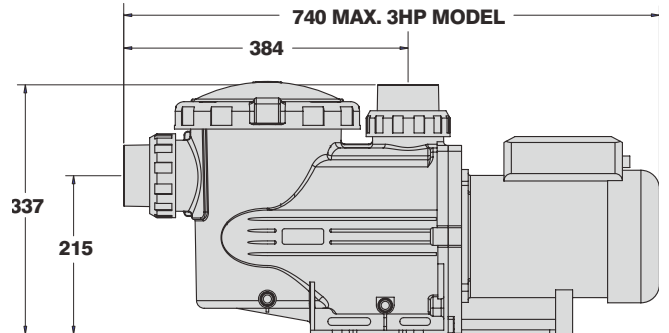

| Model | Volts | Phase | Input Watts | Horse Power | Flow Rate Max @ 8 m/h | Full Load Amps |
|--------|-------|--------|-------------|-------------|-----------------------|----------------|
| BX 1.0 | 240 | Single | 1160 | 1.005 | 325 lpm | 5.0 |
| BX 1.5 | 240 | Single | 1645 | 1.50 | 440 lpm | 7.2 |
| BX 2.0 | 240 | Single | 2030 | 2.00 | 540 lpm | 8.8 |
| BX 3.0 | 240 | Single | 2300 | 3.00 | 635 lpm | 12.5 |