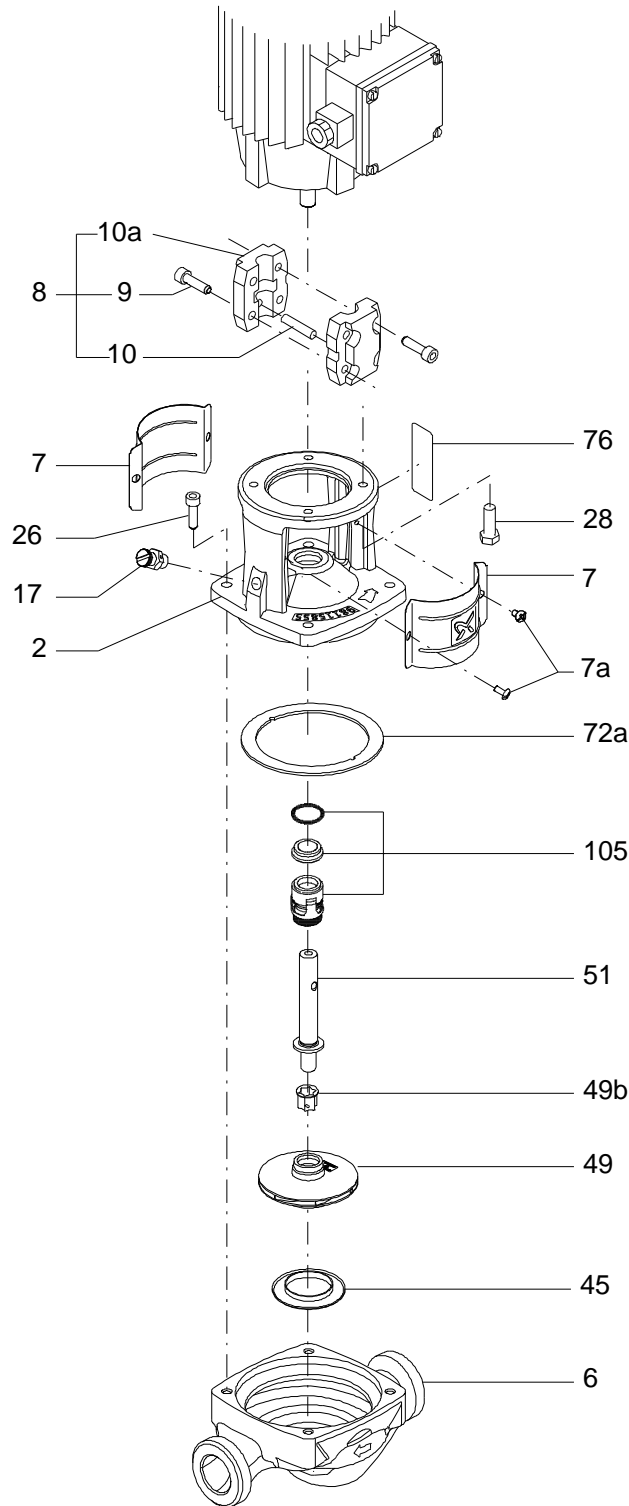

Company name: Chainaris Phuket Engineering Co., Ltd.

Created by:

Phone:

Date:

5/4/2020

(TM002276 3204)

ตัวอย่าง ชิ้นส่วนอะไหล่

ซีมารุ่น TPE 25-90/2 A-O-A-BQQE-DA1

TM002276

Company name: Chainaris Phuket Engineering Co., Ltd.

Created by:

Phone:

Date:

5/4/2020

(TM005364 3204)

TPE 25-90/2A-O-A-BOOE-DA1

TM005364

Company name: Chainaris Phuket Engineering Co., Ltd.

Created by:

Phone:

Date:

5/4/2020

(TM057026 for MGE model H/I)

TPE 25-90/2A-0-A-BOOE-DA1