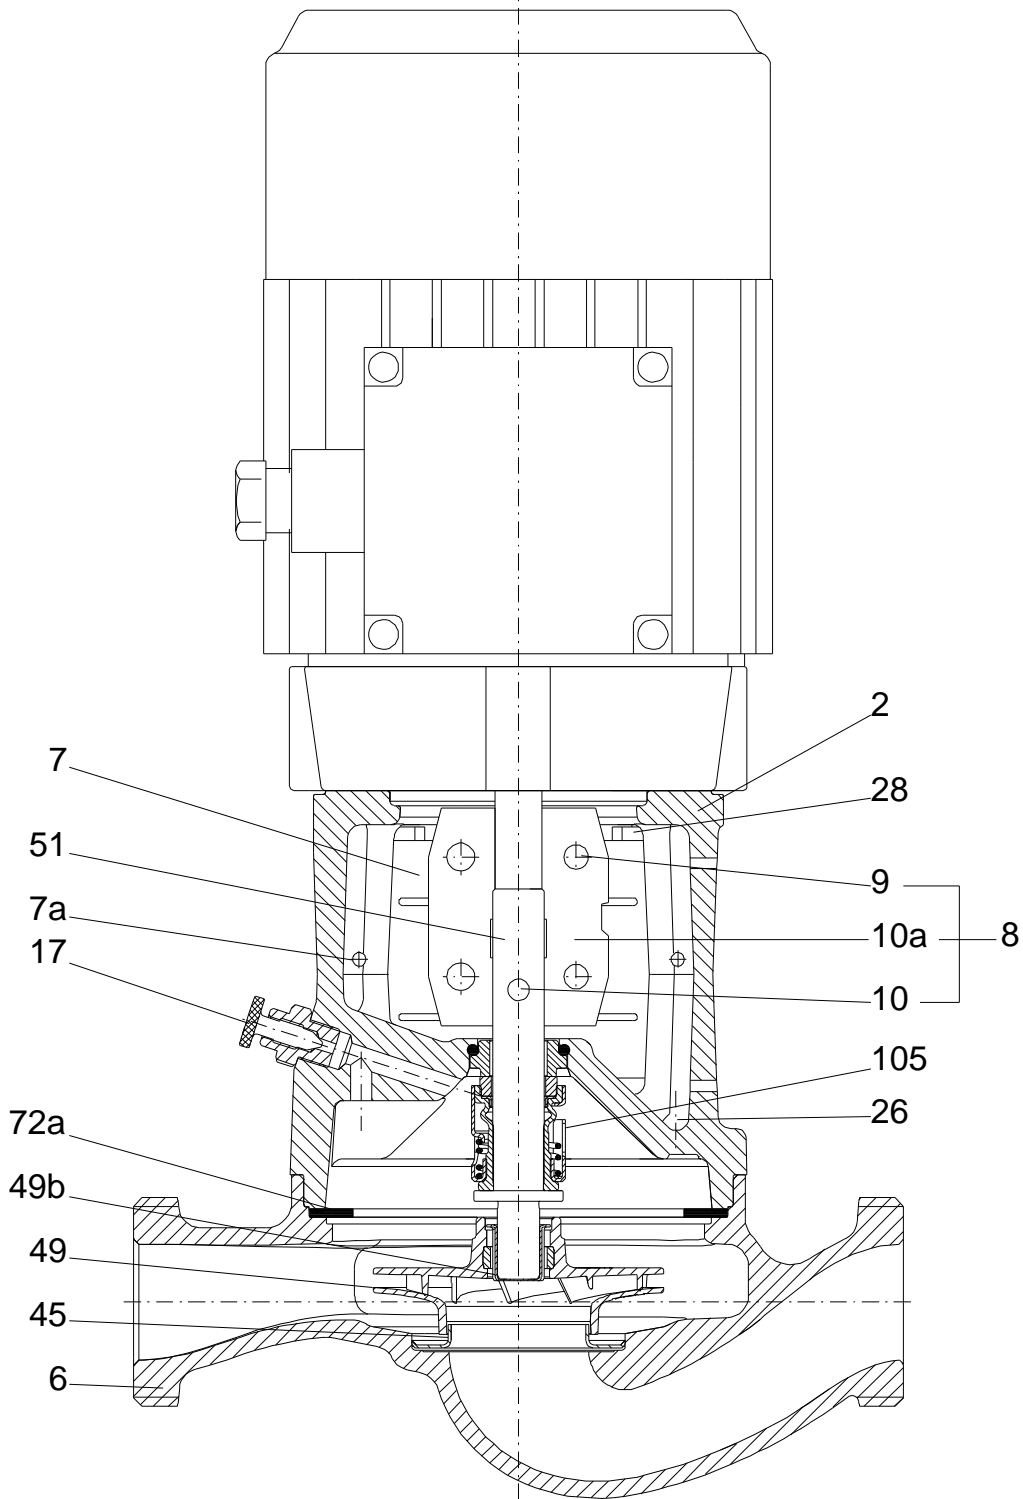

TM005364

Company name: Chainaris Phuket Engineering Co., Ltd.

Created by:

Phone:

Date:

5/4/2020

(TM057026 for MGE model H/I)

TPE 25-90/2A-0-A-BOOE-DA1